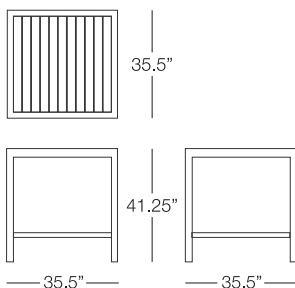

### Square Bar Table

STB310

#### SPECS & DIMENSIONS

Overall: w:35.5" d:35.5" h:41.25"  
Seat Height: N/A Arm Height: N/A  
Weight: N/A

Notes: