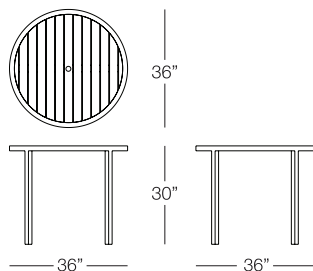

KANNOA

SAINT BARTS

Shown in Graphite Aluminum

(Pieces may be available in different finishes. Please refer to the Materials section)

36" Round Dining Table

STB305

SPECS & DIMENSIONS

Overall: dia:36" h:30"
Seat Height: N/A Arm Height: N/A
Weight: N/A