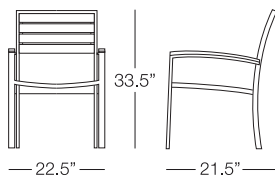

#### SPECS & DIMENSIONS

Overall: w:22.5" d:21.5" h:33.5"  
Seat Height: 17.75" Arm Height: 24"  
Weight: N/A

Notes: