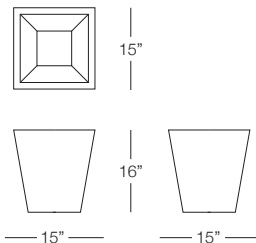

SPECS & DIMENSIONS

Overall: w:15" d:15" h:16"
Seat Height: N/A Arm Height: N/A
Weight: 8 Lbs.

Notes:

MATERIALS & CERTIFICATIONS

Aluminum: ✕ Powder Coated / Welded Joint
Wicker: ✕ High Density Polymers
Fabric: ✕ 100% Acrylic **sunbrella**
Sling: ✕ PVC Sling **Serge Ferrari**
Faux Wood: ✕ Polypropylene Slats
Cement: ✕ Fiber Reinforced Cement
Glass: ✕ Tempered Glass
Plastic: ✓ Polypropylene & Polyethylene

Outdoor Safe

100% Recyclable

Fire CA-117

Water Resistant