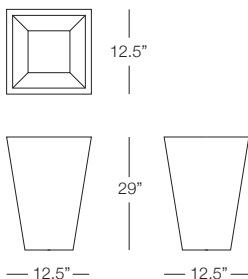

#### SPECS & DIMENSIONS

Overall: w:12.5" d:12.5" h:29"  
Seat Height: N/A Arm Height: N/A  
Weight: 10 Lbs.

Notes: