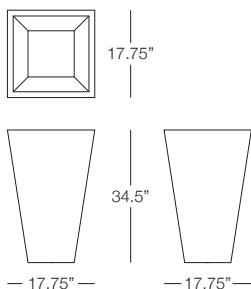

#### SPECS & DIMENSIONS

Overall: w:17.75" d:17.75" h:34.5"  
Seat Height: N/A Arm Height: N/A  
Weight: 12 Lbs.

Notes: