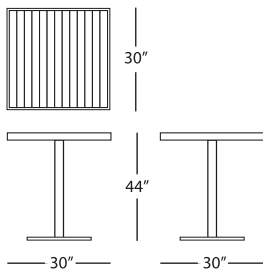

KANNOA

SICILIA

Shown in Anodized Aluminum and Alumateak Gray Top
(Pieces may be available in different finishes. Please refer to the Materials section)

Square Pedestal Bar Table

SIC861

SPECS & DIMENSIONS

Overall: w:30" d:30" h:44"
Seat Height: N/A Arm Height: N/A
Weight: 32 Lbs.