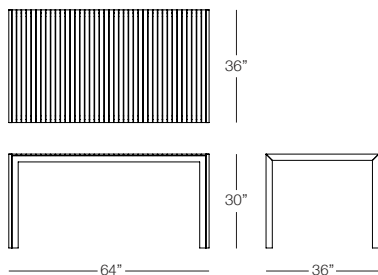

KANNOA

SICILIA

Shown in Anodized Aluminum and Gray Faux Teak
(This collection is only available in Anodized Aluminum and Gray Faux Teak)

Dining Table 64"x 36"

SIC306

SPECS & DIMENSIONS

Overall: w:64" d:36" h:30"
Seat Height: N/A Arm Height: N/A
Weight: 57 Lbs.