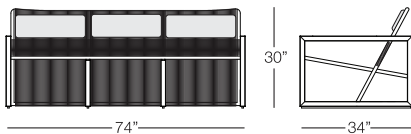

KANNOA

SAWAI

Shown in Graphite Aluminum, Field Stone and Granite Rope, and Canvas Charcoal Fabric
(Pieces may be available in different finishes. Please refer to the Materials section)

Sofa

SAW103

SPECS & DIMENSIONS

Overall: w: 74" d: 34" h: 30"
Seat Height: 14.5" Arm Height: 24"
Weight: 55 Lbs.

Notes:

MATERIALS & CERTIFICATIONS

- Aluminum: ✓ Powder Coated / Welded Joint
- Wicker: ✗ High Density Polymers
- Fabric: ✓ 100% Acrylic **sunbrella**
- Sling: ✗ PVC Sling **Serge Ferrari**
- Faux Wood: ✗ Polypropylene Slats
- Cement: ✗ Fiber Reinforced Cement
- Glass: ✗ Tempered Glass
- Rope: ✓ Solution Dyed Acrylic