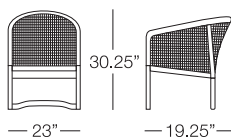

#### SPECS & DIMENSIONS

Overall: w:23" d:19.25" h:30.25"  
Seat Height: 18" Arm Height: 24"  
Weight: 18 Lbs.

Notes: