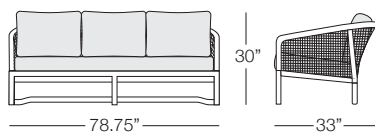

KANNOA

SARDINIA

Shown in Graphite Powder Coated Aluminum, Field Stone Rope, and Heritage Wheat Fabric
(Pieces may be available in different finishes. Please refer to the Materials section)

Sofa

SAR103

SPECS & DIMENSIONS

Overall: w:78.75" d:33" h:30"
Seat Height: 18" Arm Height: 24"
Weight: 55 Lbs.

Notes:

MATERIALS & CERTIFICATIONS

- Aluminum: ✓ Powder Coated / Welded Joint
- Wicker: ✗ High Density Polymers
- Fabric: ✓ 100% Acrylic **sunbrella**
- Sling: ✗ PVC Sling **Serge Ferrari**
- Faux Wood: ✗ Polypropylene Slats
- Cement: ✗ Fiber Reinforced Cement
- Glass: ✗ Tempered Glass
- Rope: ✓ Solution Dyed Acrylic