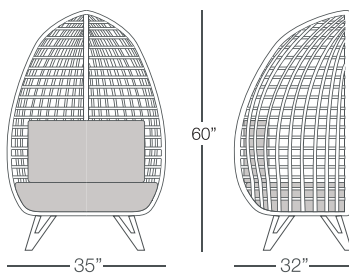

KANNOA

NEST

Shown in Graphite Round Wicker and Canvas Granite Fabric
(This collection is only available in Graphite Round Wicker)

High Chair

NES116

SPECS & DIMENSIONS

Overall : w:35" d:32" h:60"
Seat Height : N/A Arm Height : N/A
Weight : N/A