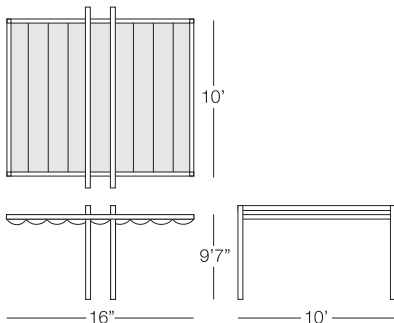

KANNOA

MOTION

Shown in White Aluminum with White Sling
(Pieces may be available in different finishes. Please refer to the Materials section)

Motion

MOT960

SPECS & DIMENSIONS

Overall: w:16' d:10' h:9'7"
Seat Height: N/A Arm Height: N/A
Weight: N/A Lbs.

MOT962

SPECS & DIMENSIONS

Overall: w:16' d:16' h:9'7"
Seat Height: N/A Arm Height: N/A
Weight: N/A Lbs.

Notes:

MATERIALS & CERTIFICATIONS

- Aluminum: Powder Coated / Welded Joint
- Wicker: High Density Polymers
- Fabric: 100% Acrylic **sunbrella**
- Sling: PVC Sling **Serge Ferrari**
- Faux Wood: Polypropylene Slats
- Cement: Fiber Reinforced Cement
- Glass: Tempered Glass
- Strap: PVC Strap

MOT961

SPECS & DIMENSIONS

Overall: w:16' d:13' h:9'7"
Seat Height: N/A Arm Height: N/A
Weight: N/A Lbs.

Notes:

MATERIALS & CERTIFICATIONS

- Aluminum: Powder Coated / Welded Joint
- Wicker: High Density Polymers
- Fabric: 100% Acrylic **sunbrella**
- Sling: PVC Sling **Serge Ferrari**
- Faux Wood: Polypropylene Slats
- Cement: Fiber Reinforced Cement
- Glass: Tempered Glass
- Strap: PVC Strap