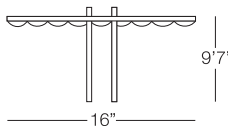

KANNOA

MOTION

Shown in White Aluminum with White Sling
(Pieces may be available in different finishes. Please refer to the Materials section)

Motion

MOT960

SPECS & DIMENSIONS

Overall: w:16' d:10' h:9'7"
Seat Height: N/A Arm Height: N/A
Weight: N/A Lbs.

MOT962

SPECS & DIMENSIONS

Overall: w:16' d:16' h:9'7"
Seat Height: N/A Arm Height: N/A
Weight: N/A Lbs.

Notes:

MATERIALS & CERTIFICATIONS

- Aluminum: Powder Coated / Welded Joint
- Wicker: High Density Polymers
- Fabric: 100% Acrylic **sunbrella**
- Sling: PVC Sling **Serge Ferrari**
- Faux Wood: Polypropylene Slats
- Cement: Fiber Reinforced Cement
- Glass: Tempered Glass
- Strap: PVC Strap

MOT961

SPECS & DIMENSIONS

Overall: w:16' d:13' h:9'7"
Seat Height: N/A Arm Height: N/A
Weight: N/A Lbs.

Notes:

MATERIALS & CERTIFICATIONS

- Aluminum: Powder Coated / Welded Joint
- Wicker: High Density Polymers
- Fabric: 100% Acrylic **sunbrella**
- Sling: PVC Sling **Serge Ferrari**
- Faux Wood: Polypropylene Slats
- Cement: Fiber Reinforced Cement
- Glass: Tempered Glass
- Strap: PVC Strap