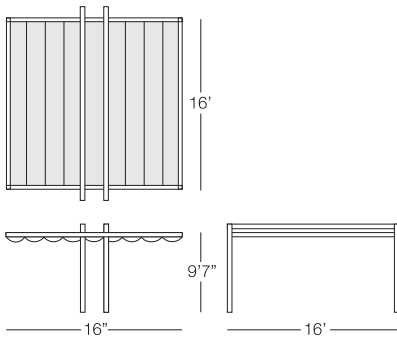

KANNOA

MOTION

Shown in White Aluminum with White Sling
(Pieces may be available in different finishes. Please refer to the Materials section)

Motion

MOT960

SPECS & DIMENSIONS

Overall: w:16' d:10' h:9'7"
Seat Height: N/A Arm Height: N/A
Weight: N/A Lbs.

MOT962

SPECS & DIMENSIONS

Overall: w:16' d:16' h:9'7"
Seat Height: N/A Arm Height: N/A
Weight: N/A Lbs.

Notes:

MATERIALS & CERTIFICATIONS

- Aluminum: Powder Coated / Welded Joint
- Wicker: High Density Polymers
- Fabric: 100% Acrylic **sunbrella**
- Sling: PVC Sling **Serge Ferrari**
- Faux Wood: Polypropylene Slats
- Cement: Fiber Reinforced Cement
- Glass: Tempered Glass
- Strap: PVC Strap

MOT961

SPECS & DIMENSIONS

Overall: w:16' d:13' h:9'7"
Seat Height: N/A Arm Height: N/A
Weight: N/A Lbs.

Notes:

MATERIALS & CERTIFICATIONS

- Aluminum: Powder Coated / Welded Joint
- Wicker: High Density Polymers
- Fabric: 100% Acrylic **sunbrella**
- Sling: PVC Sling **Serge Ferrari**
- Faux Wood: Polypropylene Slats
- Cement: Fiber Reinforced Cement
- Glass: Tempered Glass
- Strap: PVC Strap