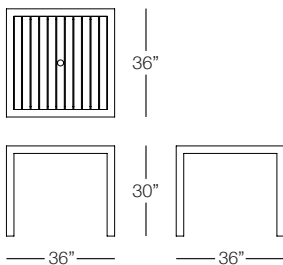

KANNOA

MARBELLA

Shown in Espresso Wicker and Walnut Alumiwood
(Pieces may be available in different finishes. Please refer to the Materials section)

Dining Table 36"x 36" w/ Alumiwood

MAR344

SPECS & DIMENSIONS

Overall: w:36" d:36" h:30"
Seat Height: N/A Arm Height: N/A
Weight: 55 Lbs.

Notes:

MATERIALS & CERTIFICATIONS

- Aluminum: Powder Coated / Welded Joint
- Wicker: High Density Polymers
- Fabric: 100% Acrylic **sunbrella**
- Sling: PVC Sling **Serge Ferrari**
- Faux Wood: Polypropylene Slats
- Cement: Fiber Reinforced Cement
- Glass: Tempered Glass
- Plastic: Polypropylene & Polyethylene