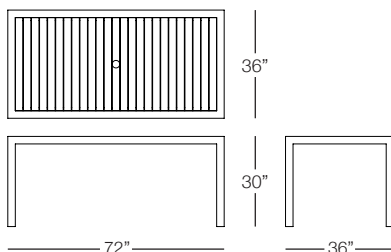

### Dining Table 72"x 36" w/ Alumiwood

MAR343

#### SPECS & DIMENSIONS

Overall: w:72" d:36" h:30"  
Seat Height: N/A Arm Height: N/A  
Weight: 92 Lbs.

Notes: