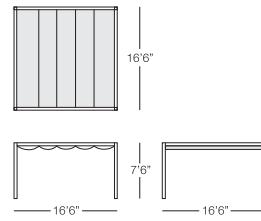

TAUPE

WAVE

 CABANA
WAV960
w:10' d:10' h:7'6"
Seat Height: N/A
Arm Height: N/A
Weight: N/A

 CABANA
WAV961
w:13'3" d:13'3" h:7'6"
Seat Height: N/A
Arm Height: N/A
Weight: N/A

 CABANA
WAV962
w:16'6" d:16'6" h:7'6"
Seat Height: N/A
Arm Height: N/A
Weight: N/A