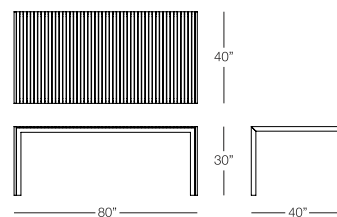

RECTANGULAR DINING TABLE
SIC303
w:80" d:40" h:30"
Seat Height: N/A
Arm Height: N/A
Weight: 71 lbs.

BENCH
SIC402
w:51" d:14" h:18"
Seat Height: 18"
Arm Height: N/A
Weight: 23 lbs.