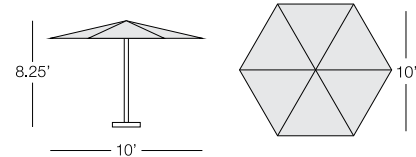

Available roof fabrics in Fast Track Program:

MOTION

UMBRELLAS (ALUMINUM) AND BASES

 7.5' SQUARE UMBRELLA
OM7.5SQ
w:7.5' d:7.5' h:8.25'
Weight: 17 lbs.

 10' HEXAGON UMBRELLA
OM10.0HEX
w:10' d:10' h:8.25'
Weight: 19 lbs.