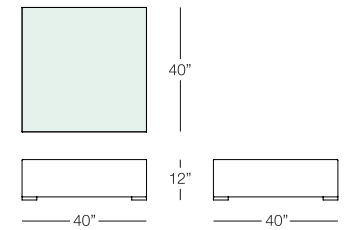

END PIECE
SUN108
w:30" d:30" h:31.5"
Seat Height: 17"
Arm Height: 31.5"
Weight: 50 lbs.

OTTOMAN
SUN104
w:30" d:30" h:17"
Seat Height: 17"
Arm Height: N/A
Weight: 40 lbs.

COFFEE TABLE
SUN502
w:30" d:30" h:8"
Seat Height: N/A
Arm Height: N/A
Weight: 35 lbs.

Available finish in stock:

TEAK

SUNSET

TANGIER

TANGIER

ARMCHAIR
TAN101
w:40" d:40" h:28"
Seat Height: 18"
Arm Height: 28"
Weight:49 lbs.

RECTANGULAR COFFEE TABLE
with tempered glass top
TAN501
w:40" d:26" h:12"
Seat Height: N/A
Arm Height: N/A
Weight: 18 lbs.

CORNER PIECE
TAN105
w:40" d:40" h:28"
Seat Height: 18"
Arm Height: 28"
Weight: 40 lbs.

SQUARE COFFEE TABLE
with tempered glass top
TAN502
w:40" d:40" h:12"
Seat Height: N/A
Arm Height: N/A
Weight: 30 lbs.