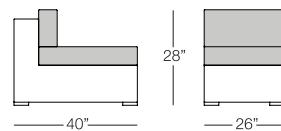

END PIECE
TAN108
w:40" d:40" h:28"
Seat Height: 18"
Arm Height: 28"
Weight: 38 lbs.