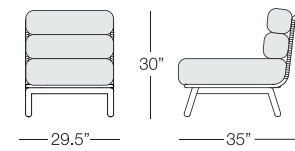

We also thrive from interaction with young designers and are always working to harmoniously integrate our furniture with the environment.

ADIRONDACK

ARMCHAIR
ADI101
w:25" d:37" h:34"
Seat Height: 11"
Arm Height: 22"
Weight: 20 lbs.

Available finish in stock:

NEST

ADIRONDACK

AMAZONÍA

ARMCHAIR
AMZ101
w:29.5" d:35" h:30"
Seat Height: 18"
Arm Height: 21.5"
Weight: 22 lbs.

CHAIR
AMZ106
w:29.5" d:35" h:30"
Seat Height: 18"
Arm Height: 21.5"
Weight: 22 lbs.

SOFA
AMZ103
w:74" d:36" h:30"
Seat Height: 18"
Arm Height: 21.5"
Weight: 55 lbs.

SIDE TABLE
AMZ501
w:21" d:21" h:20"
Seat Height: N/A
Arm Height: N/A
Weight: 13 lbs.

COFFEE TABLE
AMZ502
w:39" d:22" h:18"
Seat Height: N/A
Arm Height: N/A
Weight: 20 lbs.

AMAZONÍA

CALI

CONGO

CALI

ARMCHAIR
CAL101
w:25.25" d:27" h:33"
Seat Height: 16"
Arm Height: 26"
Weight: 45 lbs.

SIDE TABLE
CAL501
w:15.75" d:15.75" h:18"
Seat Height: 18"
Arm Height: N/A
Weight: 19 lbs.

Available finish in stock: