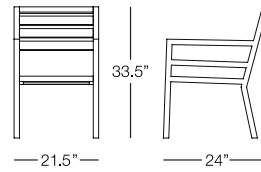

BAR TABLE
with alumiwood top
ARI340
w:36" d:36" h:42"
Seat Height: N/A
Arm Height: N/A
Weight: 65 lbs.

COUNTER TABLE
with alumiwood top
ARI341
w:36" d:36" h:36"
Seat Height: N/A
Arm Height: N/A
Weight: 60 lbs.

Available finish in stock:

GRAPHITE

TEAK ALUMIWOOD

ARI401 and ARI402 available in Graphite wicker.
ARI340 and ARI341 available in Graphite wicker with Teak Alumiwood.

ARIA

CALI

DINING CHAIR
CAL302
w:21.5" d:24" h:33.5"
Seat Height: 16"
Arm Height: 25"
Weight: 27 lbs.

SQUARE DINING TABLE
CAL304
w:36" d:36" h:30"
Seat Height: N/A
Arm Height: N/A
Weight: 67 lbs.

BARSTOOL
CAL401
w: 14" d:14" h:30"
Seat Height: N/A
Arm Height: N/A
Weight: 20 lbs.

Available finish in stock: