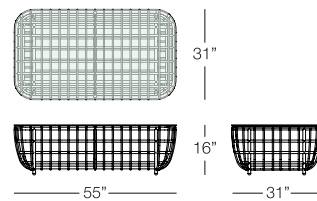

SOFA
MON103
w:87" d:31.5" h:29"
Seat Height: 18"
Arm Height: 29"
Weight: 74 lbs.

OTTOMAN
MON104
w:24" d:24" h:18"
Seat Height: 18"
Arm Height: N/A
Weight: 11 lbs.

COFFEE TABLE
with tempered glass top
MON501
w:24" d:24" h:14"
Seat Height: N/A
Arm Height: N/A
Weight: 17 lbs.

Available finish in stock:

GRAPHITE

MONACO

NEST

ARMCHAIR
NES101
w:40" d:36" h:29"
Seat Height: 17"
Arm Height: 29"
Weight: 50 lbs.

LOVESEAT
NES102
w:74" d:36" h:29"
Seat Height: 17"
Arm Height: 29"
Weight: 66 lbs.

SOFA
NES103
w:100" d:36" h:29"
Seat Height: 17"
Arm Height: 29"
Weight: 84 lbs.

COFFEE TABLE
with tempered glass top
NES307
w:55" d:31" h:16"
Seat Height: N/A
Arm Height: N/A
Weight: 55 lbs.

SIDE TABLE
with tempered glass top
NES502
w:24" d:24" h:24"
Seat Height: N/A
Arm Height: N/A
Weight: 32 lbs.

Available finish in stock:

NEST

NEST

OSLO

OSLO

ARMCHAIR
 OSL101
 w:33" d:31.5" h:26.5"
 Seat Height: 15.25"
 Arm Height: 26.5"
 Weight: 40 lbs.

COFFEE TABLE
 OSL502
 w:32" d:32" h:16"
 Seat Height: N/A
 Arm Height: N/A
 Weight: 31 lbs.