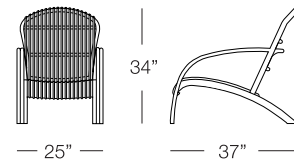

We also thrive from interaction with young designers and are always working to harmoniously integrate our furniture with the environment.

ADIRONDACK

ARMCHAIR
ADI101
w:25" d:37" h:34"
Seat Height: 11"
Arm Height: 22"
Weight: 20 lbs.

Available finish in stock:

NEST

ADIRONDACK

AMAZONÍA

ARMCHAIR
AMZ101
w:29.5" d:35" h:30"
Seat Height: 18"
Arm Height: 21.5"
Weight: 22 lbs.

CHAIR
AMZ106
w:29.5" d:35" h:30"
Seat Height: 18"
Arm Height: 21.5"
Weight: 22 lbs.

SOFA
AMZ103
w:74" d:36" h:30"
Seat Height: 18"
Arm Height: 21.5"
Weight: 55 lbs.

SIDE TABLE
AMZ501
w:21" d:21" h:20"
Seat Height: N/A
Arm Height: N/A
Weight: 13 lbs.

COFFEE TABLE
AMZ502
w:39" d:22" h:18"
Seat Height: N/A
Arm Height: N/A
Weight: 20 lbs.