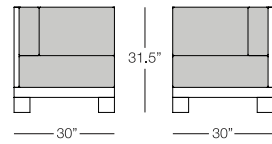

LOVESEAT
SIC102
w:50.25" d:25.5" h:29"
Seat Height: 17"
Arm Height: 27"
Weight: 49 lbs.

SIDE TABLE
SIC501
w:15.75" d:15.75" h:18"
Seat Height: N/A
Arm Height: N/A
Weight: 5 lbs.

COFFEE TABLE
SIC502
w:48" d:22" h:15.75"
Seat Height: N/A
Arm Height: N/A
Weight: 25 lbs.

Available finish in stock:

ANODIZED ALUMINUM

GRAY FAUX TEAK

SICILIA

SUNSET

CORNER PIECE
SUN105
w:30" d:30" h:31.5"
Seat Height: 17"
Arm Height: 31.5"
Weight: 60 lbs.

MIDDLE PIECE
SUN106
w:30" d:30" h:31.5"
Seat Height: 17"
Arm Height: N/A
Weight: 50 lbs.

END PIECE
SUN108
w:30" d:30" h:31.5"
Seat Height: 17"
Arm Height: 31.5"
Weight: 50 lbs.

OTTOMAN
SUN104
w:30" d:30" h:17"
Seat Height: 17"
Arm Height: N/A
Weight: 40 lbs.

COFFEE TABLE
SUN502
w:30" d:30" h:8"
Seat Height: N/A
Arm Height: N/A
Weight: 35 lbs.