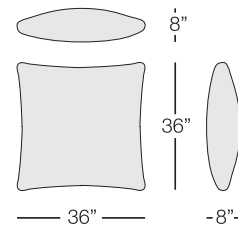

PILLOW
SAC363
w:36" d:36" h:8"
Seat Height: 8"
Arm Height: N/A
Weight: 6 lbs.