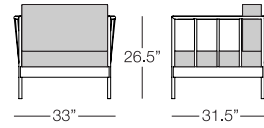

SOFA
NES103
w:100" d:36" h:29"
Seat Height: 17"
Arm Height: 29"
Weight: 84 lbs.

COFFEE TABLE
with tempered glass top
NES307
w:55" d:31" h:16"
Seat Height: N/A
Arm Height: N/A
Weight: 55 lbs.

SIDE TABLE
with tempered glass top
NES502
w:24" d:24" h:24"
Seat Height: N/A
Arm Height: N/A
Weight: 32 lbs.

Available finish in stock:

NEST

NEST

OSLO

OSLO

ARMCHAIR
 OSL101
 w:33" d:31.5" h:26.5"
 Seat Height: 15.25"
 Arm Height: 26.5"
 Weight: 40 lbs.

COFFEE TABLE
 OSL502
 w:32" d:32" h:16"
 Seat Height: N/A
 Arm Height: N/A
 Weight: 31 lbs.

LOVESEAT
 OSL102
 w:62" d:31.5" h:26.5"
 Seat Height: 15.25"
 Arm Height: 26.5"
 Weight: 60 lbs.

SOFA
 OSL103
 w:92" d:31.5" h:26.5"
 Seat Height: 15.25"
 Arm Height: 26.5"
 Weight: 78 lbs.

SIDE TABLE
 OSL501
 w:21.75" d:21.75" h:16"
 Seat Height: N/A
 Arm Height: N/A
 Weight: 16 lbs.