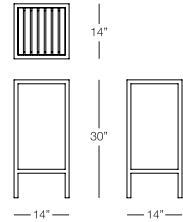

RECTANGULAR DINING TABLE
SIC303
w:80" d:40" h:30"
Seat Height: N/A
Arm Height: N/A
Weight: 71 lbs.

BENCH
SIC402
w:51" d:14" h:18"
Seat Height: 18"
Arm Height: N/A
Weight: 23 lbs.

SICILIA

BARSTOOL
SIC401
w:14" d:14" h:30"
Seat Height: 30"
Arm Height: N/A
Weight: 10 lbs.