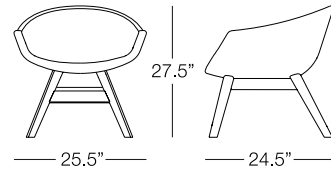

Available finish in stock:

NEST

NEST

OSLO

OSLO

ARMCHAIR
 OSL101
 w:33" d:31.5" h:26.5"
 Seat Height: 15.25"
 Arm Height: 26.5"
 Weight: 40 lbs.

COFFEE TABLE
 OSL502
 w:32" d:32" h:16"
 Seat Height: N/A
 Arm Height: N/A
 Weight: 31 lbs.

LOVESEAT
 OSL102
 w:62" d:31.5" h:26.5"
 Seat Height: 15.25"
 Arm Height: 26.5"
 Weight: 60 lbs.

SOFA
 OSL103
 w:92" d:31.5" h:26.5"
 Seat Height: 15.25"
 Arm Height: 26.5"
 Weight: 78 lbs.

SIDE TABLE
 OSL501
 w:21.75" d:21.75" h:16"
 Seat Height: N/A
 Arm Height: N/A
 Weight: 16 lbs.

AQUAMARINE

SANTORINI

ARMCHAIR
 SAN101
 w:25.5" d:24.5" h:27.5"
 Seat Height: 16.5"
 Arm Height: 21"
 Weight: 25 lbs.

SIDE TABLE
 SAN501
 dia:19.75" h:14.5"
 Seat Height: N/A
 Arm Height: N/A
 Weight: 11 lbs.

COFFEE TABLE
 SAN502
 dia: 28.75" h:15.5"
 Seat Height: N/A
 Arm Height: N/A
 Weight: 21 lbs.

 Icon denotes Fast Track Program item

Available finishes in Fast Track Program:

WHITE

SILVER

GRAPHITE

SAPPHIRE BLUE