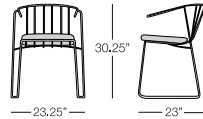

TEAK

ELLIE

DINING CHAIR
ELL301
w:23.5" d:22" h:32.25"
Seat Height: 18.5"
Arm Height: N/A
Weight: 18 lbs.

ELLIE

Icon denotes Fast Track Program item

Available finishes in Fast Track Program:

FLORENCE

DINING CHAIR
with mesh
FLO302
w:21.5" d:22" h:32"
Seat Height: 18"
Arm Height: 25"
Weight: 10 lbs.

SQUARE DINING TABLE
with alumiwood top
FLO304
w:36" d:36" h:30"
Seat Height: N/A
Arm Height: N/A
Weight: 29 lbs.

RECTANGULAR DINING TABLE
with alumiwood top
FLO306
w:64" d:36" h:30"
Seat Height: N/A
Arm Height: N/A
Weight: 57 lbs.

Available finish in stock:

AGATE GRAY

GRAY ALUMIWOOD

Available mesh options:

Batyline
Sunbrella
Phifertex
COM

INTERCOASTAL

 DINING ARMCHAIR
INT302
w:23.25" d:23" h:30.25"
Seat Height: 17.5"
Arm Height: N/A
Weight: 18 lbs.

 DINING CHAIR
INT301
w:23.25" d:23" h:30.25"
Seat Height: 17.5"
Arm Height: N/A
Weight: 14 lbs.

 DINING TABLE
INT305
dia:29.5" h:29.75"
Seat Height: N/A
Arm Height: N/A
Weight: 30 lbs.

 BAR STOOL
INT401
w:21.25" d:19" h:34"
Seat Height: 29"
Arm Height: N/A
Weight: 17 lbs.