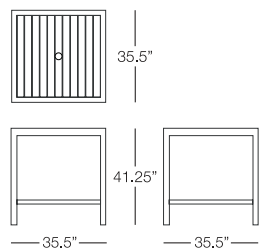

MARTINIQUE

DINING CHAIR
MRT301
w:19" d:21.5" h:33.5"
Seat Height: 17.75"
Arm Height: N/A
Weight: 6 lbs.

DINING CHAIR
with arms
MRT302
w:22.5" d:21.5" h:33.5"
Seat Height: 17.75"
Arm Height: 24"
Weight: 8 lbs.

SQUARE DINING TABLE
MRT304
w:35.5" d:35.5" h:30"
Seat Height: N/A
Arm Height: N/A
Weight: 20 lbs.

BARSTOOL
with arms
MRT402
w:22.5" d:22.5" h:46"
Seat Height: 30"
Arm Height: 37"
Weight: 15 lbs.

Available finish in stock:

TEXTURED GRAPHITE

TEAK ALUMIWOOD

AGED FAUX TEAK

Dining Tables available in Textured Graphite frame with Teak Alumiwood. Dining Chairs and Barstool available in Textured Graphite frame with Aged Faux Teak.

MARTINIQUE