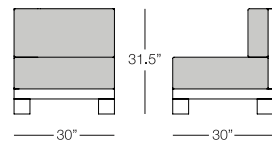

LOVESEAT
SIC102
w:50.25" d:25.5" h:29"
Seat Height: 17"
Arm Height: 27"
Weight: 49 lbs.

SIDE TABLE
SIC501
w:15.75" d:15.75" h:18"
Seat Height: N/A
Arm Height: N/A
Weight: 5 lbs.

COFFEE TABLE
SIC502
w:48" d:22" h:15.75"
Seat Height: N/A
Arm Height: N/A
Weight: 25 lbs.

Available finish in stock:

ANODIZED ALUMINUM

GRAY FAUX TEAK

SICILIA

SUNSET

CORNER PIECE
SUN105
w:30" d:30" h:31.5"
Seat Height: 17"
Arm Height: 31.5"
Weight: 60 lbs.

MIDDLE PIECE
SUN106
w:30" d:30" h:31.5"
Seat Height: 17"
Arm Height: N/A
Weight: 50 lbs.

END PIECE
SUN108
w:30" d:30" h:31.5"
Seat Height: 17"
Arm Height: 31.5"
Weight: 50 lbs.

OTTOMAN
SUN104
w:30" d:30" h:17"
Seat Height: 17"
Arm Height: N/A
Weight: 40 lbs.

COFFEE TABLE
SUN502
w:30" d:30" h:8"
Seat Height: N/A
Arm Height: N/A
Weight: 35 lbs.