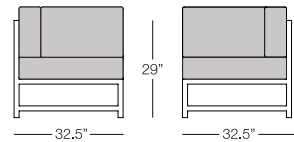

LOVESEAT
TAO102
w:57" d:32" h:33"
Seat Height: 18"
Arm Height: 26"
Weight: 35 lbs.

SOFA
TAO103
w:84" d:32" h:33"
Seat Height: 18"
Arm Height: 26"
Weight: 46 lbs.

SIDE TABLE
with tempered glass top
TAO501
w:23" d:23" h:22"
Seat Height: N/A
Arm Height: N/A
Weight: 16 lbs.

COFFEE TABLE
with tempered glass top
TAO502
w:49" d:25" h:16"
Seat Height: N/A
Arm Height: N/A
Weight: 32 lbs.

Available finish in stock:

WICKER

FRAME

TAUPE

TAUPE ALUMINUM

TAOS

TOLEDO

TOLEDO

 **ARMCHAIR**
TOL101
w:29" d:32.5" h:29"
Seat Height: 18"
Arm Height: 29"
Weight: 33 lbs.

 **CORNER PIECE**
TOL105
w:32.5" d:32.5" h:29"
Seat Height: 18"
Arm Height: 29"
Weight: 40 lbs.

 **MIDDLE PIECE**
TOL106
w:31" d:32.5" h:29"
Seat Height: 18"
Arm Height: N/A
Weight: 30 lbs.