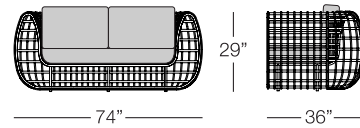

SOFA
MON103
w:87" d:31.5" h:29"
Seat Height: 18"
Arm Height: 29"
Weight: 74 lbs.

OTTOMAN
MON104
w:24" d:24" h:18"
Seat Height: 18"
Arm Height: N/A
Weight: 11 lbs.

COFFEE TABLE
with tempered glass top
MON501
w:24" d:24" h:14"
Seat Height: N/A
Arm Height: N/A
Weight: 17 lbs.

Available finish in stock:

GRAPHITE

MONACO

NEST

ARMCHAIR
NES101
w:40" d:36" h:29"
Seat Height: 17"
Arm Height: 29"
Weight: 50 lbs.

LOVESEAT
NES102
w:74" d:36" h:29"
Seat Height: 17"
Arm Height: 29"
Weight: 66 lbs.

SOFA
NES103
w:100" d:36" h:29"
Seat Height: 17"
Arm Height: 29"
Weight: 84 lbs.

COFFEE TABLE
with tempered glass top
NES307
w:55" d:31" h:16"
Seat Height: N/A
Arm Height: N/A
Weight: 55 lbs.

SIDE TABLE
with tempered glass top
NES502
w:24" d:24" h:24"
Seat Height: N/A
Arm Height: N/A
Weight: 32 lbs.

Available finish in stock:

NEST

NEST

OSLO

OSLO

ARMCHAIR
 OSL101
 w:33" d:31.5" h:26.5"
 Seat Height: 15.25"
 Arm Height: 26.5"
 Weight: 40 lbs.

COFFEE TABLE
 OSL502
 w:32" d:32" h:16"
 Seat Height: N/A
 Arm Height: N/A
 Weight: 31 lbs.