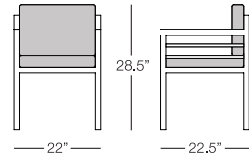

 DINING CHAIR
TOL302
w:22" d:22.5" h:28.5"
Seat Height: 19"
Arm Height: 25"
Weight: 17 lbs.

 SQUARE DINING TABLE
with tempered glass top
TOL304
w:36" d:36" h:30"
Seat Height: N/A
Arm Height: N/A
Weight: 62 lbs.