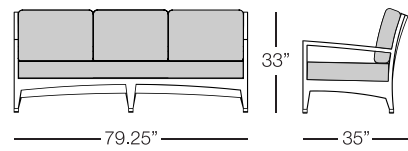

COFFEE TABLE
SAR502
w: 47" d: 31" h:16"
Seat Height: N/A
Arm Height: N/A
Weight: 20 lbs.

Available finish in stock:

GRAPHITE

FIELD STONE

Armchair available in Graphite frame and Field Stone rope.
Tables available in Graphite frame.

SARDINIA

SAVANNAH

ARMCHAIR
SAV101
w:26.5" d:35" h:33"
Seat Height: 17.75"
Arm Height: 24.75"
Weight: 27 lbs.

SOFA
SAV103
w:79.25" d:35" h:33"
Seat Height: 17.75"
Arm Height: 24.75"
Weight: 79 lbs.

OTTOMAN
SAV104
w:26.5" d:20" h:18"
Seat Height: 18"
Arm Height: N/A
Weight: 10 lbs.

SIDE TABLE
with tempered glass top
SAV501
w:19.5" d:19.5" h:20"
Seat Height: N/A
Arm Height: N/A
Weight: 9 lbs.

COFFEE TABLE
with tempered glass top
SAV502
w:47" d:25.5" h:16"
Seat Height: N/A
Arm Height: N/A
Weight: 25 lbs.

Available finish in stock:

GRAPHITE

SAVANNAH

SAWAI

ARMCHAIR
SW101
w:29.5" d:34" h:30"
Seat Height: 14.5"
Arm Height: 24"
Weight: 21.5 lbs.

SOFA
SW103
w:74" d:34" h:30"
Seat Height: 14.5"
Arm Height: 24"
Weight: 55 lbs.