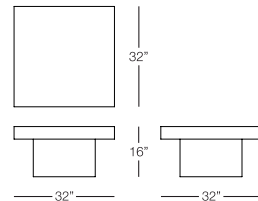

 **ARM PIECE**
TOL108
w:32.5" d:32.5" h:29"
Seat Height: 18"
Arm Height: 29"
Weight: 34 lbs.

 **OTTOMAN**
TOL104
w:32.5" d:31" h:18"
Seat Height: 18"
Arm Height: N/A
Weight: 20 lbs.

 **SIDE TABLE**
with tempered glass top
TOL501
w:18" d:18" h:20"
Seat Height: N/A
Arm Height: N/A
Weight: 10 lbs.

CITRINE YELLOW

TOPAZ ORANGE

RUBY RED

FUCHSIA

AQUAMARINE

URBAN

COFFEE TABLE
URB501
w:43" d:43" h:16"
Seat Height: N/A
Arm Height: N/A
Weight: 183 lbs.

SMALL COFFEE TABLE
URB502
w:32" d:32" h:16"
Seat Height: N/A
Arm Height: N/A
Weight: 143 lbs.

BENCH / COFFEE TABLE
URB404
w:47" d:14" h:18"
Seat Height: 18"
Arm Height: N/A
Weight: 88 lbs.

ROUND STOOL / SIDE TABLE
URB306
dia:14" h:18"
Seat Height: 18"
Arm Height: N/A
Weight: 35 lbs.

SQUARE STOOL / SIDE TABLE
URB401
w:14" d:14" h:18"
Seat Height: 30"
Arm Height: N/A
Weight: 40 lbs.