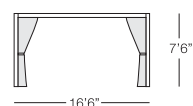

SIDE PANEL CURTAIN
CUR962
w:16'6" d:N/A h:7'6"
Seat Height: N/A
Arm Height: N/A
Weight: N/A