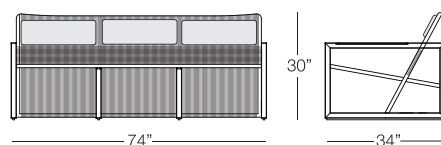

SIDE TABLE
with tempered glass top
SAV501
w:19.5" d:19.5" h:20"
Seat Height: N/A
Arm Height: N/A
Weight: 9 lbs.

COFFEE TABLE
with tempered glass top
SAV502
w:47" d:25.5" h:16"
Seat Height: N/A
Arm Height: N/A
Weight: 25 lbs.

Available finish in stock:

GRAPHITE

SAVANNAH

SAWAI

ARMCHAIR
SW101
w:29.5" d:34" h:30"
Seat Height: 14.5"
Arm Height: 24"
Weight: 21.5 lbs.

SOFA
SW103
w:74" d:34" h:30"
Seat Height: 14.5"
Arm Height: 24"
Weight: 55 lbs.

SIDE TABLE
SWI501
w:19" d:19" h:20"
Seat Height: N/A
Arm Height: N/A
Weight: 13 lbs.

COFFEE TABLE
SWI502
w: 40" d: 40" h:18"
Seat Height: N/A
Arm Height: N/A
Weight: 20 lbs.

Available finish in stock:

GRAPHITE