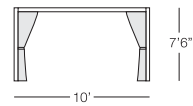

SIDE PANEL CURTAIN
CUR960
w:10' d:N/A h:7'6"
Seat Height: N/A
Arm Height: N/A
Weight: N/A