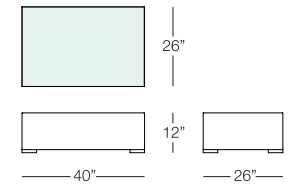

END PIECE
SUN108
w:30" d:30" h:31.5"
Seat Height: 17"
Arm Height: 31.5"
Weight: 50 lbs.

OTTOMAN
SUN104
w:30" d:30" h:17"
Seat Height: 17"
Arm Height: N/A
Weight: 40 lbs.

COFFEE TABLE
SUN502
w:30" d:30" h:8"
Seat Height: N/A
Arm Height: N/A
Weight: 35 lbs.

Available finish in stock:

TEAK

SUNSET

TANGIER

TANGIER

ARMCHAIR
TAN101
w:40" d:40" h:28"
Seat Height: 18"
Arm Height: 28"
Weight:49 lbs.

RECTANGULAR COFFEE TABLE
with tempered glass top
TAN501
w:40" d:26" h:12"
Seat Height: N/A
Arm Height: N/A
Weight: 18 lbs.

CORNER PIECE
TAN105
w:40" d:40" h:28"
Seat Height: 18"
Arm Height: 28"
Weight: 40 lbs.

SQUARE COFFEE TABLE
with tempered glass top
TAN502
w:40" d:40" h:12"
Seat Height: N/A
Arm Height: N/A
Weight: 30 lbs.