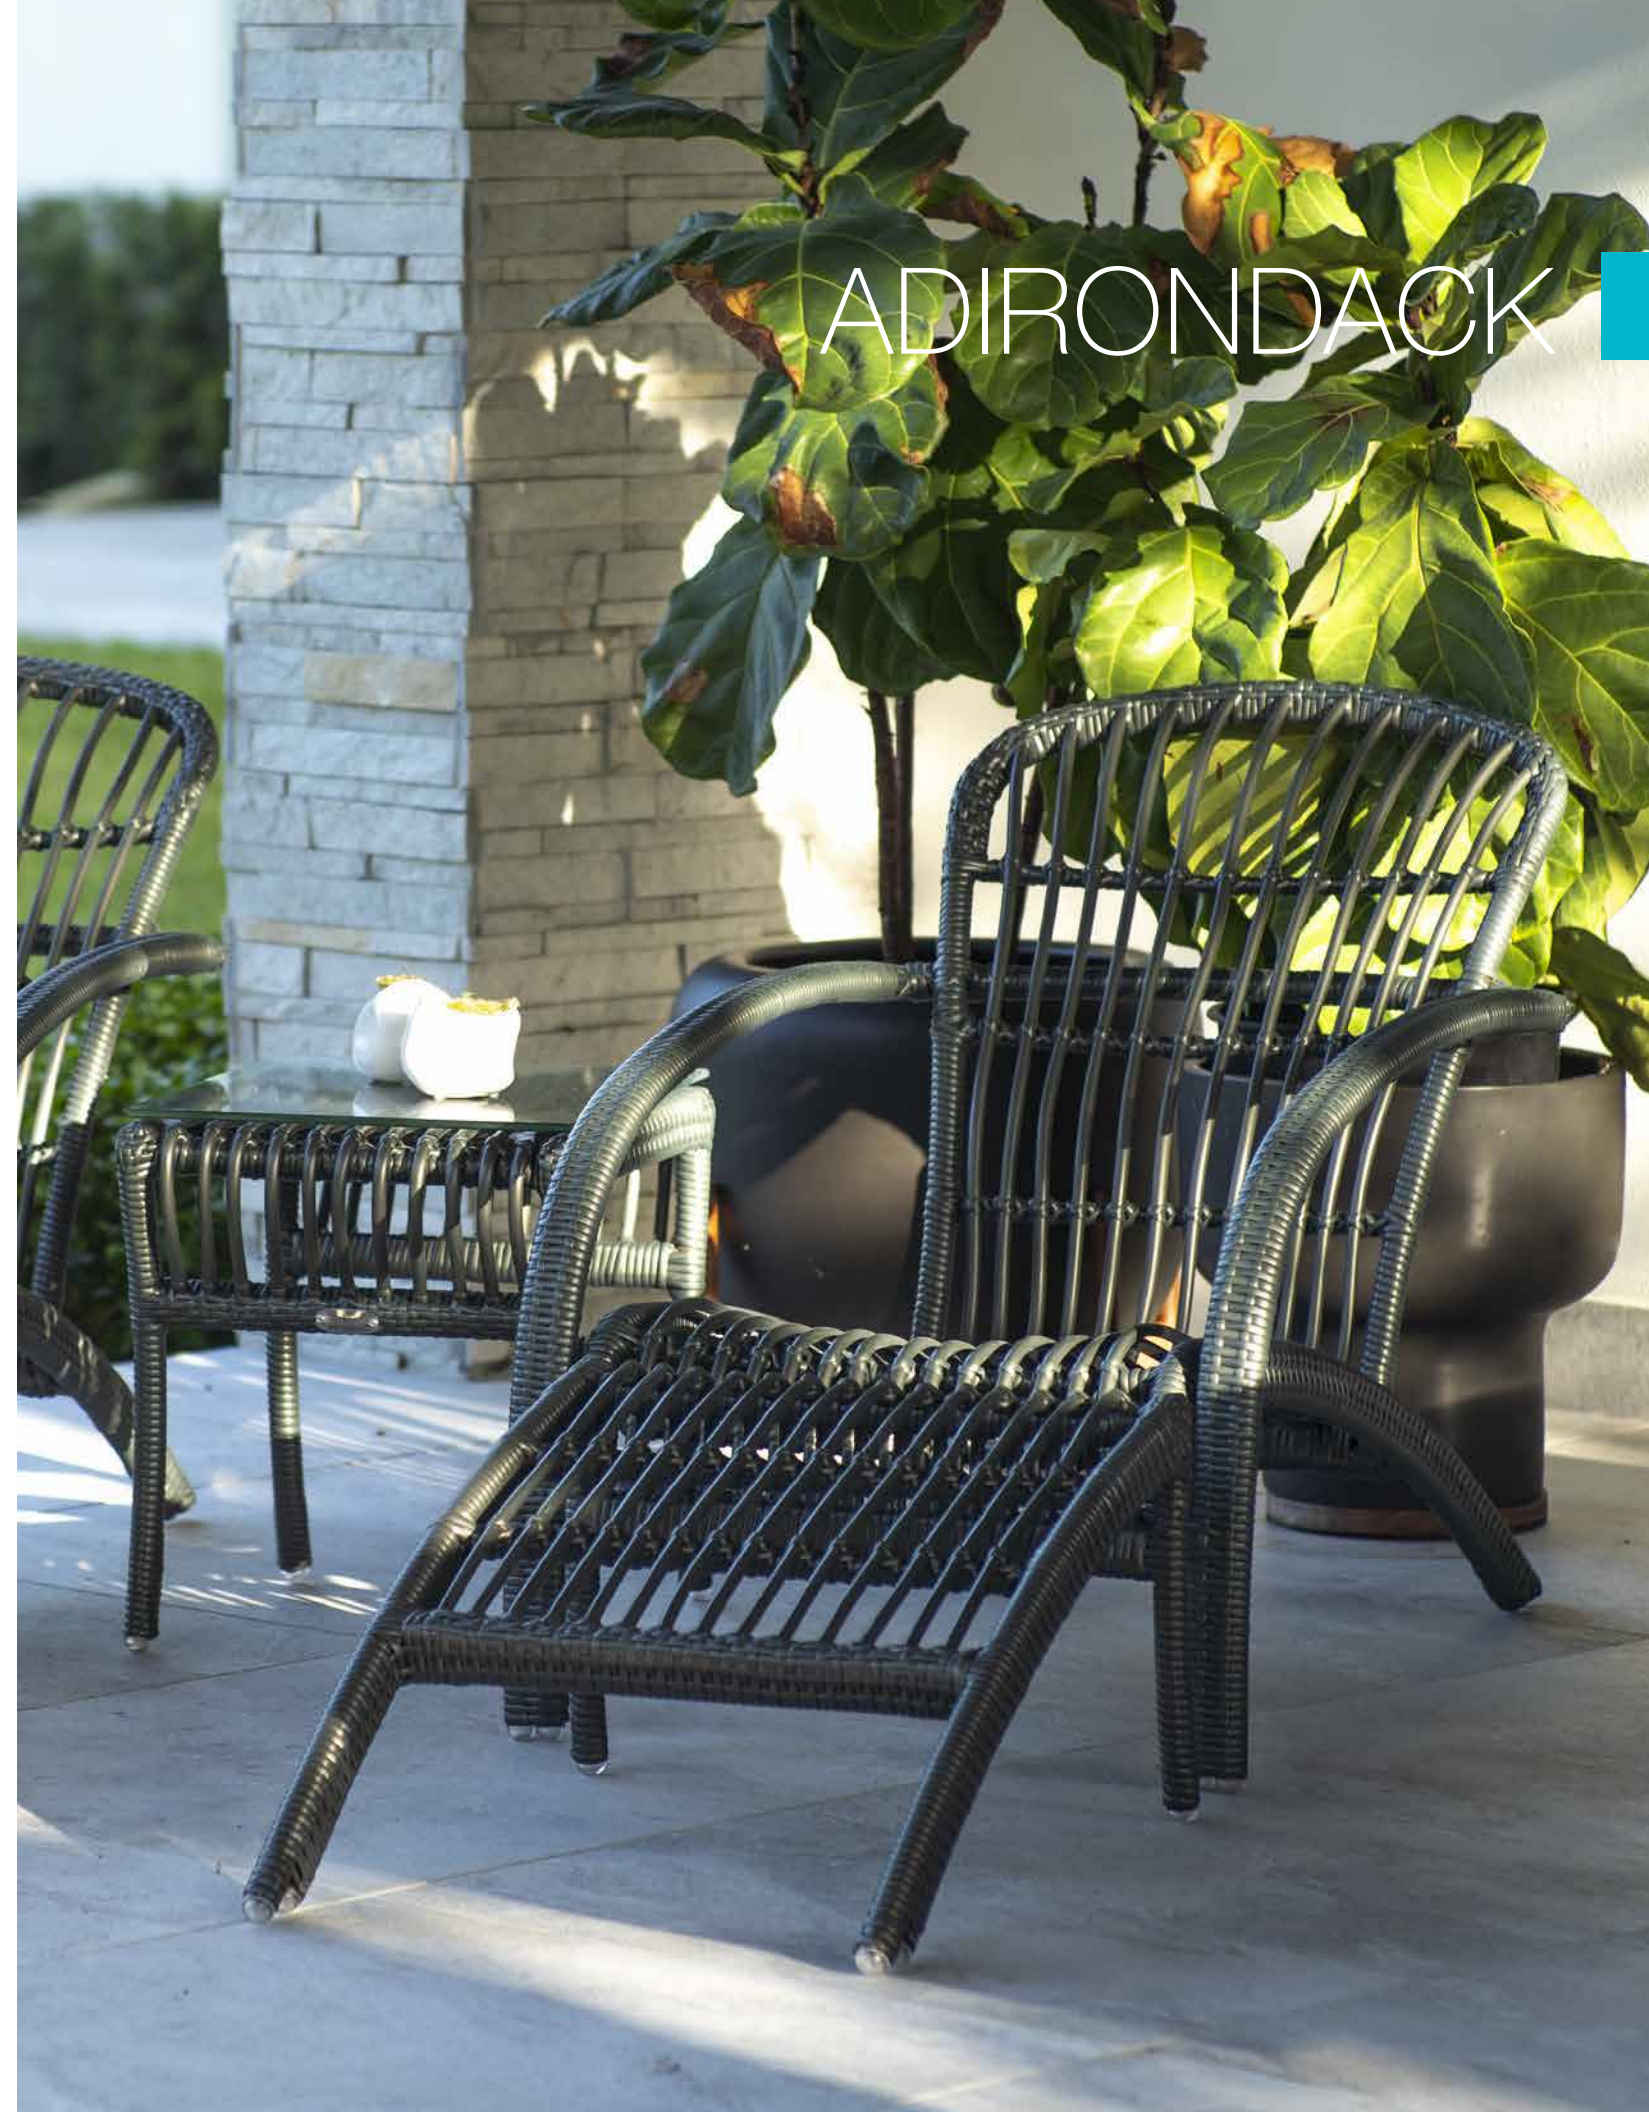

ADIRONDACK

ARMCHAIR
ADI101
w:25" d:37" h:34"
Seat Height: 11"
Arm Height: 22"
Weight: 20 lbs.

Available finish in stock:

NEST

ADIRONDACK