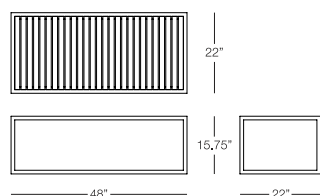

FIELD STONE

GRANITE

Seating available in Graphite frame and Field Stone and Granite rope.
Tables available in Graphite frame, Field Stone and Granite rope and Graphite HPL tops.

SAWAI

SICILIA

ARMCHAIR
SIC101
w:25.75" d:25.5" h:29"
Seat Height: 15"
Arm Height: 23.5"
Weight: 17 lbs.

LOVESEAT
SIC102
w:50.25" d:25.5" h:29"
Seat Height: 17"
Arm Height: 27"
Weight: 49 lbs.

SIDE TABLE
SIC501
w:15.75" d:15.75" h:18"
Seat Height: N/A
Arm Height: N/A
Weight: 5 lbs.

COFFEE TABLE
SIC502
w:48" d:22" h:15.75"
Seat Height: N/A
Arm Height: N/A
Weight: 25 lbs.