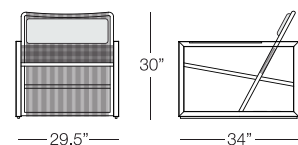

SIDE TABLE
with tempered glass top
SAV501
w:19.5" d:19.5" h:20"
Seat Height: N/A
Arm Height: N/A
Weight: 9 lbs.

COFFEE TABLE
with tempered glass top
SAV502
w:47" d:25.5" h:16"
Seat Height: N/A
Arm Height: N/A
Weight: 25 lbs.

Available finish in stock:

GRAPHITE

SAVANNAH

SAWAI

ARMCHAIR
SW101
w:29.5" d:34" h:30"
Seat Height: 14.5"
Arm Height: 24"
Weight: 21.5 lbs.

SOFA
SW103
w:74" d:34" h:30"
Seat Height: 14.5"
Arm Height: 24"
Weight: 55 lbs.

SIDE TABLE
SWI501
w:19" d:19" h:20"
Seat Height: N/A
Arm Height: N/A
Weight: 13 lbs.

COFFEE TABLE
SWI502
w: 40" d: 40" h:18"
Seat Height: N/A
Arm Height: N/A
Weight: 20 lbs.

Available finish in stock:

GRAPHITE