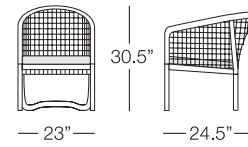

Chairs available in the Silvertex vinyl colors above with Teak legs.

Tables available in Graphite HPL top with Teak legs or Agate Gray HPL top with Teak legs.

SANTORINI

SARDINIA

DINING CHAIR
SAR302
w:23" d:24.5" h:30.5"
Seat Height: 20"
Arm Height: 24"
Weight: 18 lbs.

MARBELLA

RECTANGULAR DINING TABLE
with alumiwood top
MAR343
w:72" d:36" h:30"
Seat Height: N/A
Arm Height: N/A
Weight: 92 lbs.

SQUARE DINING TABLE
with alumiwood top
MAR344
w:36" d:36" h:30"
Seat Height: N/A
Arm Height: N/A
Weight: 60 lbs.