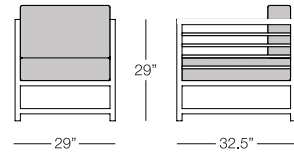

LOVESEAT
TAO102
w:57" d:32" h:33"
Seat Height: 18"
Arm Height: 26"
Weight: 35 lbs.

SOFA
TAO103
w:84" d:32" h:33"
Seat Height: 18"
Arm Height: 26"
Weight: 46 lbs.

SIDE TABLE
with tempered glass top
TAO501
w:23" d:23" h:22"
Seat Height: N/A
Arm Height: N/A
Weight: 16 lbs.

COFFEE TABLE
with tempered glass top
TAO502
w:49" d:25" h:16"
Seat Height: N/A
Arm Height: N/A
Weight: 32 lbs.

Available finish in stock:

WICKER

FRAME

TAUPE

TAUPE ALUMINUM

TAOS

TOLEDO

TOLEDO

 **ARMCHAIR**
TOL101
w:29" d:32.5" h:29"
Seat Height: 18"
Arm Height: 29"
Weight: 33 lbs.

 **CORNER PIECE**
TOL105
w:32.5" d:32.5" h:29"
Seat Height: 18"
Arm Height: 29"
Weight: 40 lbs.

 **MIDDLE PIECE**
TOL106
w:31" d:32.5" h:29"
Seat Height: 18"
Arm Height: N/A
Weight: 30 lbs.