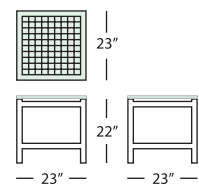

MIDDLE PIECE
TAN106
w:26" d:40" h:28"
Seat Height: 18"
Arm Height: N/A
Weight: 30 lbs.

END PIECE
TAN108
w:40" d:40" h:28"
Seat Height: 18"
Arm Height: 28"
Weight: 38 lbs.

RECTANGULAR OTTOMAN
TAN104
w:40" d:26" h:18"
Seat Height: 18"
Arm Height: N/A
Weight: 13 lbs.

SQUARE OTTOMAN
TAN107
w:40" d:40" h:18"
Seat Height: 18"
Arm Height: N/A
Weight: 22 lbs.

Available finish in stock:

GRAPHITE

TAOS

ARMCHAIR
TAO101
w:32" d:32" h:33"
Seat Height: 18"
Arm Height: 26"
Weight: 26 lbs.

LOVESEAT
TAO102
w:57" d:32" h:33"
Seat Height: 18"
Arm Height: 26"
Weight: 35 lbs.

SOFA
TAO103
w:84" d:32" h:33"
Seat Height: 18"
Arm Height: 26"
Weight: 46 lbs.

SIDE TABLE
with tempered glass top
TAO501
w:23" d:23" h:22"
Seat Height: N/A
Arm Height: N/A
Weight: 16 lbs.