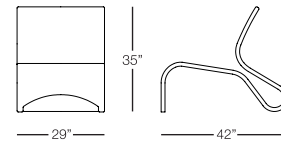

COFFEE TABLE
 INT502
 dia:27.5" h:17.75"
 Seat Height: N/A
 Arm Height: N/A
 Weight: 22 lbs.

SIDE TABLE
 INT501
 w:16" d:14" h:15"
 Seat Height: N/A
 Arm Height: N/A
 Weight: 10 lbs.

 Icon denotes Fast Track Program item

Available finishes in Fast Track Program:

INTERCOASTAL

PANAMA

PANAMA

STOOL
PAN401
w:16" d:16" h:16"
Seat Height: 16"
Arm Height: N/A
Weight: 9 lbs.

Available finish in stock:

GRAPHITE

MARTINIQUE

MARTINIQUE

SIDE TABLE
MRT501
w:15.75" d:15.75" h:17.75"
Seat Height: N/A
Arm Height: N/A
Weight: 8 lbs.

Available finish in stock:

TEXTURED GRAPHITE

TEAK ALUMIWOOD

MAUI

LEISURE CHAIR
MAU101
w:29" d:42" h:35"
Seat Height: 16"
Arm Height: N/A
Weight: 35 lbs.

OTTOMAN
MAU104
w:29" d:32" h:14"
Seat Height: 14"
Arm Height: N/A
Weight: 12 lbs.

Available finishes in stock:

GRAPHITE

WHITE

SILVER

MARQUISE GREEN

AQUAMARINE

TURQUOISE