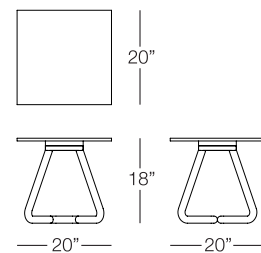

AQUAMARINE

SANTORINI

ARMCHAIR
 SAN101
 w:25.5" d:24.5" h:27.5"
 Seat Height: 16.5"
 Arm Height: 21"
 Weight: 25 lbs.

SIDE TABLE
 SAN501
 dia:19.75" h:14.5"
 Seat Height: N/A
 Arm Height: N/A
 Weight: 11 lbs.

SANTORINI

SARDINIA

ARMCHAIR
SAR101
w:31" d:33" h:30"
Seat Height: 18"
Arm Height: 24"
Weight: 22 lbs.

SOFA
SAR103
w:78.75" d:33" h:30"
Seat Height: 18"
Arm Height: 24"
Weight: 55 lbs.

SIDE TABLE
SAR501
w:20" d:20" h:18"
Seat Height: N/A
Arm Height: N/A
Weight: 13 lbs.

COFFEE TABLE
SAR502
w: 47" d: 31" h:16"
Seat Height: N/A
Arm Height: N/A
Weight: 20 lbs.

Available finish in stock:

GRAPHITE

FIELD STONE

Armchair available in Graphite frame and Field Stone rope.
Tables available in Graphite frame.

SARDINIA

SAVANNAH

ARMCHAIR
SAV101
w:26.5" d:35" h:33"
Seat Height: 17.75"
Arm Height: 24.75"
Weight: 27 lbs.

SOFA
SAV103
w:79.25" d:35" h:33"
Seat Height: 17.75"
Arm Height: 24.75"
Weight: 79 lbs.

OTTOMAN
SAV104
w:26.5" d:20" h:18"
Seat Height: 18"
Arm Height: N/A
Weight: 10 lbs.