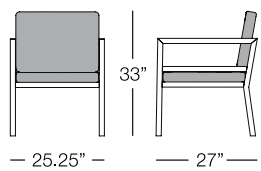

Available finish in stock:

NEST

ADIRONDACK

AMAZONÍA

ARMCHAIR
AMZ101
w:29.5" d:35" h:30"
Seat Height: 18"
Arm Height: 21.5"
Weight: 22 lbs.

CHAIR
AMZ106
w:29.5" d:35" h:30"
Seat Height: 18"
Arm Height: 21.5"
Weight: 22 lbs.

SOFA
AMZ103
w:74" d:36" h:30"
Seat Height: 18"
Arm Height: 21.5"
Weight: 55 lbs.

SIDE TABLE
AMZ501
w:21" d:21" h:20"
Seat Height: N/A
Arm Height: N/A
Weight: 13 lbs.

COFFEE TABLE
AMZ502
w:39" d:22" h:18"
Seat Height: N/A
Arm Height: N/A
Weight: 20 lbs.

AMAZONÍA

CALI

CONGO

CALI

ARMCHAIR
CAL101
w:25.25" d:27" h:33"
Seat Height: 16"
Arm Height: 26"
Weight: 45 lbs.

SIDE TABLE
CAL501
w:15.75" d:15.75" h:18"
Seat Height: 18"
Arm Height: N/A
Weight: 19 lbs.

Available finish in stock:

TEAK

CONGO

SIDE TABLE
COL306
dia:18" h:20"
Seat Height: N/A
Arm Height: N/A
Weight: 10 lbs.

Available finishes in stock:

GRAPHITE

MARQUISE GREEN

AQUAMARINE

TURQUOISE