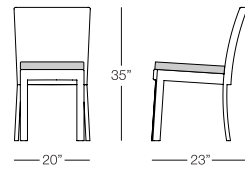

Available finish in stock:

GRAPHITE

FIELD STONE

SENNA

DINING CHAIR
SNN301
w:20" d:23" h:35"
Seat Height: 17"
Arm Height: N/A
Weight: 6 lbs.

DINING CHAIR
with arms
SNN302
w:23" d:23" h:35"
Seat Height: 17"
Arm Height: 25"
Weight: 9 lbs.

MARBELLA

RECTANGULAR DINING TABLE
with alumiwood top
MAR343
w:72" d:36" h:30"
Seat Height: N/A
Arm Height: N/A
Weight: 92 lbs.

SQUARE DINING TABLE
with alumiwood top
MAR344
w:36" d:36" h:30"
Seat Height: N/A
Arm Height: N/A
Weight: 60 lbs.