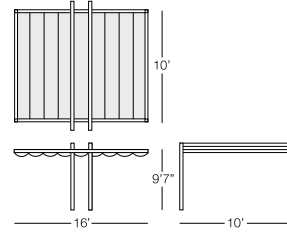

CABANA
MOT960
w:16' d:10' h:9'7"
Seat Height: N/A
Arm Height: N/A
Weight: N/A