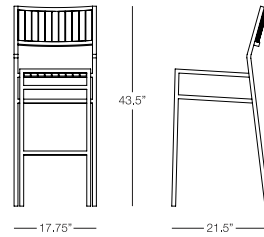

DINING CHAIR
with mesh
SIC300
w:21.5" d:22" h:32"
Seat Height: 18"
Arm Height: 25"
Weight: 10 lbs.

SQUARE DINING TABLE
SIC304
w:36" d:36" h:30"
Seat Height: N/A
Arm Height: N/A
Weight: 29 lbs.

RECTANGULAR DINING TABLE
SIC306
w:64" d:36" h:30"
Seat Height: N/A
Arm Height: N/A
Weight: 57 lbs.

RECTANGULAR DINING TABLE
SIC303
w:80" d:40" h:30"
Seat Height: N/A
Arm Height: N/A
Weight: 71 lbs.

BENCH
SIC402
w:51" d:14" h:18"
Seat Height: 18"
Arm Height: N/A
Weight: 23 lbs.

SICILIA

BARSTOOL
SIC401
w:14" d:14" h:30"
Seat Height: 30"
Arm Height: N/A
Weight: 10 lbs.

BARSTOOL
with back
SIC411
w:17.75" d:21.5" h:43.5"
Seat Height: 30.2"
Arm Height: N/A
Weight: 38 lbs.

SQUARE BAR TABLE
SIC320
w:30" d:30" h:44"
Seat Height: N/A
Arm Height: N/A
Weight: 33 lbs.

RECTANGULAR BAR TABLE
SIC321
w:55" d:30" h:44"
Seat Height: N/A
Arm Height: N/A
Weight: 53 lbs.