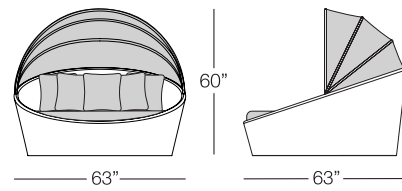

ROUND DAYBED
HAL203
dia:63" h:34"
Seat Height: 13"
Arm Height: N/A
Weight: 71 lbs.

ROUND DAYBED
with canopy
HAL213
dia:63" h:60"
Seat Height: 14"
Arm Height: N/A
Weight: 84 lbs.

Available finishes in stock: