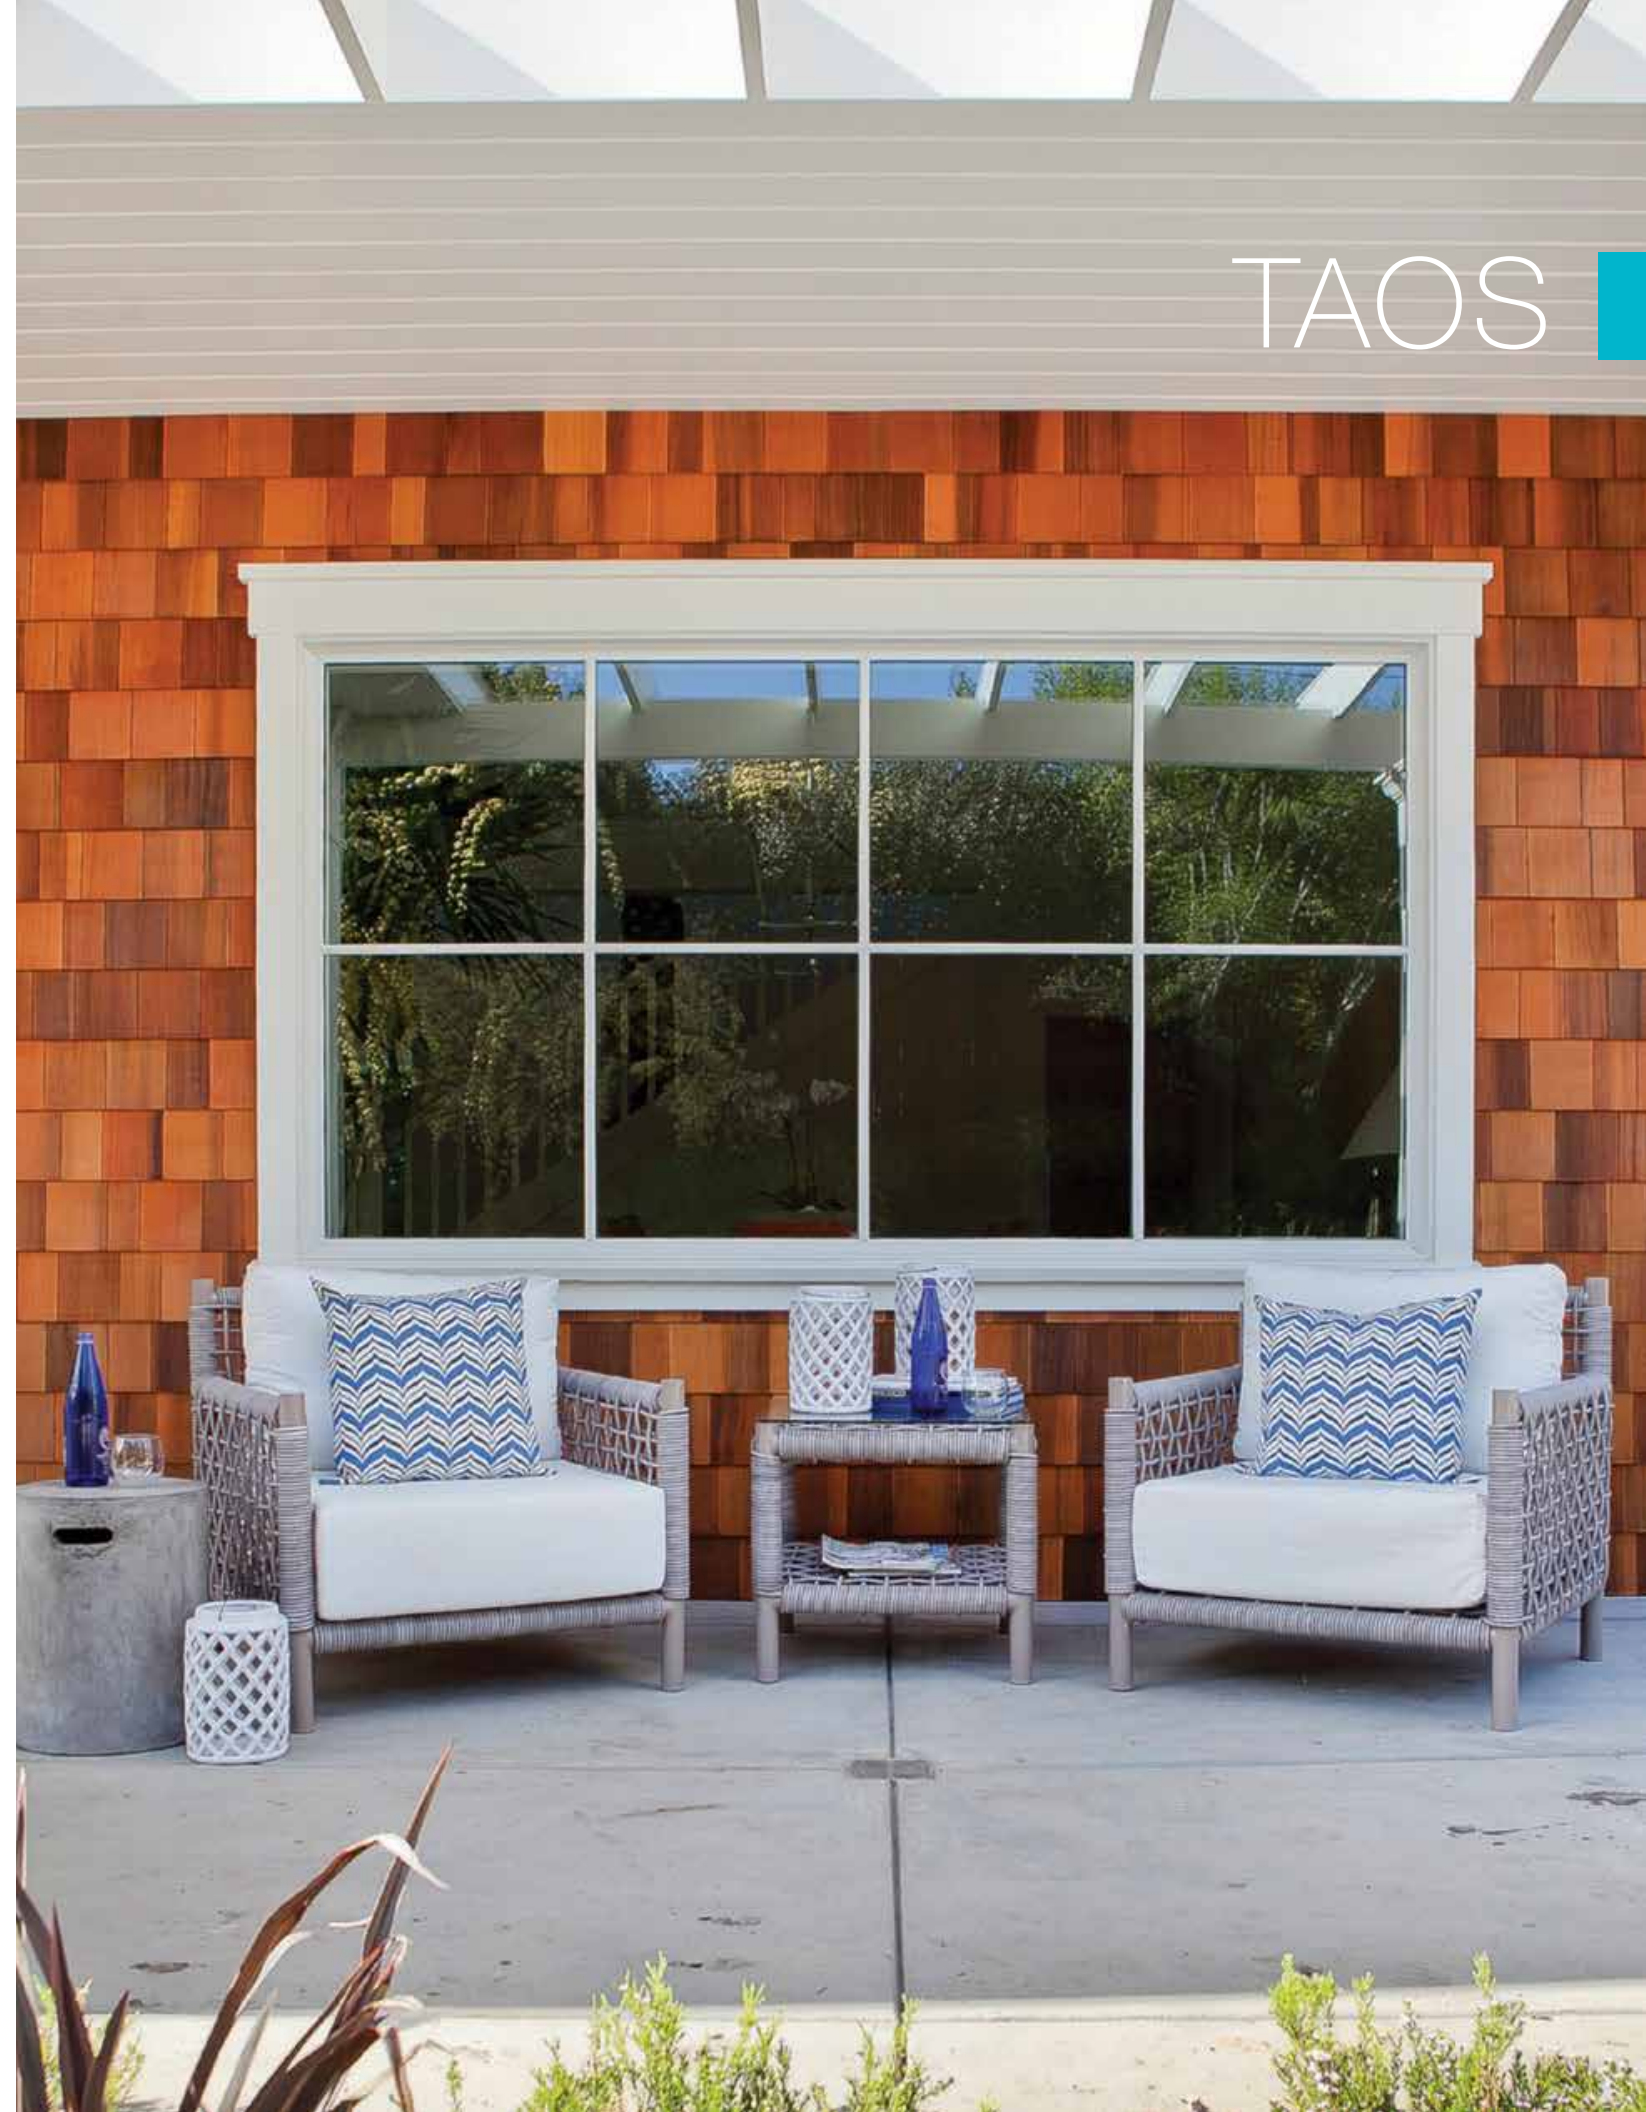

COFFEE TABLE
with tempered glass top
TAO502
w:49" d:25" h:16"
Seat Height: N/A
Arm Height: N/A
Weight: 32 lbs.

Available finish in stock:

WICKER

FRAME

TAUPE

TAUPE ALUMINUM

TAOS

TOLEDO