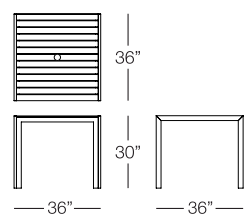

FLORENCE

DINING CHAIR
with mesh
FLO302
w:21.5" d:22" h:32"
Seat Height: 18"
Arm Height: 25"
Weight: 10 lbs.

SQUARE DINING TABLE
with alumiwood top
FLO304
w:36" d:36" h:30"
Seat Height: N/A
Arm Height: N/A
Weight: 29 lbs.

RECTANGULAR DINING TABLE
with alumiwood top
FLO306
w:64" d:36" h:30"
Seat Height: N/A
Arm Height: N/A
Weight: 57 lbs.

Available finish in stock:

AGATE GRAY

GRAY ALUMIWOOD

Available mesh options:

Batyline
Sunbrella
Phifertex
COM