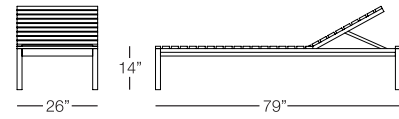

CHAISE LOUNGE
CAL201
w:79 d:26" h:14"
Seat Height: 14"
Arm Height: N/A
Weight: 77 lbs.