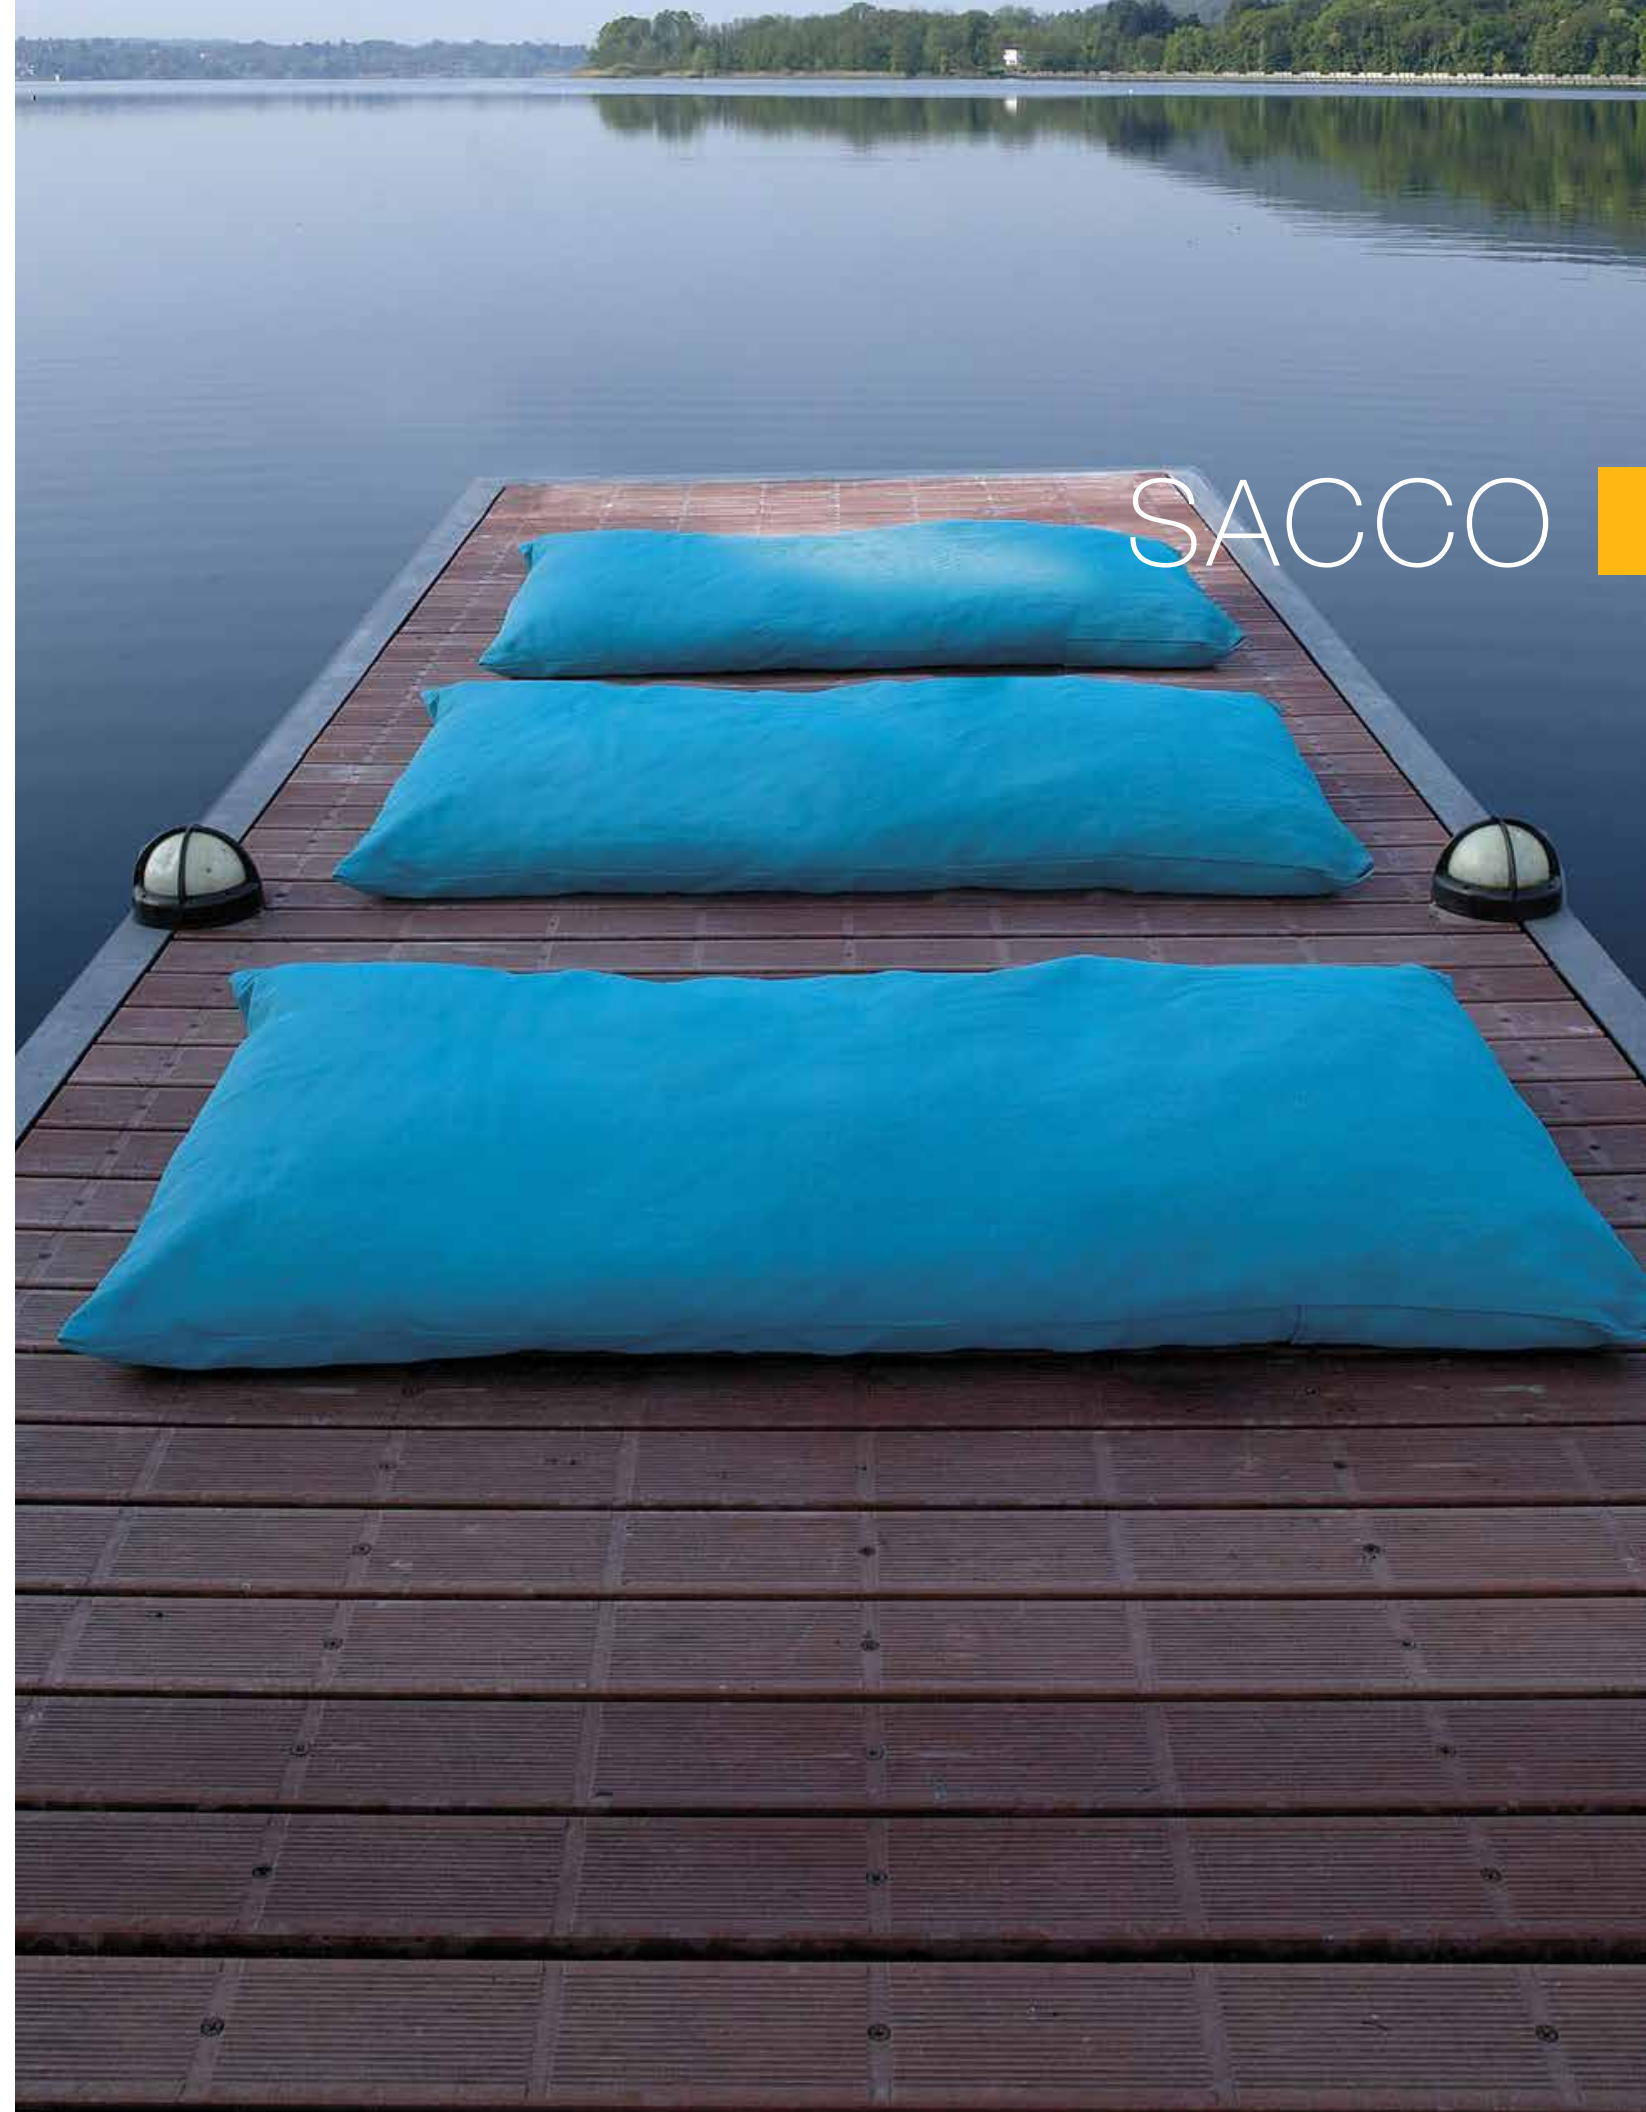

PILLOW
SAC633
w:63" d:36" h:8"
Seat Height: 8"
Arm Height: N/A
Weight: 8 lbs.

Available finishes in stock:

GRAY

PINK

SAPPHIRE BLUE

TURQUOISE

BREEZE

	<p> CABANA BRE960 w:10' d:10' h:7'6" Seat Height: N/A Arm Height: N/A Weight: N/A</p>	
	<p> CABANA BRE961 w:13'3" d:13'3" h:7'6" Seat Height: N/A Arm Height: N/A Weight: N/A</p>	
	<p> CABANA BRE962 w:16'6" d:16'6" h:7'6" Seat Height: N/A Arm Height: N/A Weight: N/A</p>	
	<p> CABANA BRE963 w:13'3" d:10' h:7'6" Seat Height: N/A Arm Height: N/A Weight: N/A</p>	
	<p> SIDE PANEL CURTAIN CUR960 w:10' d:N/A h:7'6" Seat Height: N/A Arm Height: N/A Weight: N/A</p>	
	<p> SIDE PANEL CURTAIN CUR961 w:13'3" d:N/A h:7'6" Seat Height: N/A Arm Height: N/A Weight: N/A</p>	
	<p> SIDE PANEL CURTAIN CUR962 w:16'6" d:N/A h:7'6" Seat Height: N/A Arm Height: N/A Weight: N/A</p>	