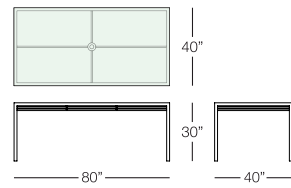

RECTANGULAR DINING TABLE
with tempered glass top
TOL303
w:80" d:40" h:30"
Seat Height: N/A
Arm Height: N/A
Weight: 176 lbs.