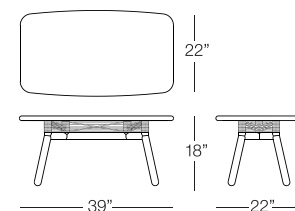

We also thrive from interaction with young designers and are always working to harmoniously integrate our furniture with the environment.

ADIRONDACK

ARMCHAIR
ADI101
w:25" d:37" h:34"
Seat Height: 11"
Arm Height: 22"
Weight: 20 lbs.

Available finish in stock:

NEST

ADIRONDACK

AMAZONÍA

ARMCHAIR
AMZ101
w:29.5" d:35" h:30"
Seat Height: 18"
Arm Height: 21.5"
Weight: 22 lbs.

CHAIR
AMZ106
w:29.5" d:35" h:30"
Seat Height: 18"
Arm Height: 21.5"
Weight: 22 lbs.

SOFA
AMZ103
w:74" d:36" h:30"
Seat Height: 18"
Arm Height: 21.5"
Weight: 55 lbs.

SIDE TABLE
AMZ501
w:21" d:21" h:20"
Seat Height: N/A
Arm Height: N/A
Weight: 13 lbs.

COFFEE TABLE
AMZ502
w:39" d:22" h:18"
Seat Height: N/A
Arm Height: N/A
Weight: 20 lbs.