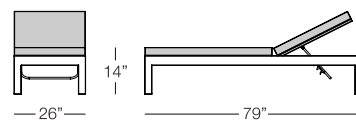

GRAPHITE

SILVER

MONACO

CHAISE LOUNGE
MON201
w:79" d:26" h:14"
Seat Height: 14"
Arm Height: N/A
Weight: 36 lbs.

Available finish in stock:

GRAPHITE

SAINT LUCIA

CHAISE LOUNGE
SLU212
w: 78" d:29.25" h:19"
Seat Height: 13"
Arm Height: 19"
Weight: 35 lbs.