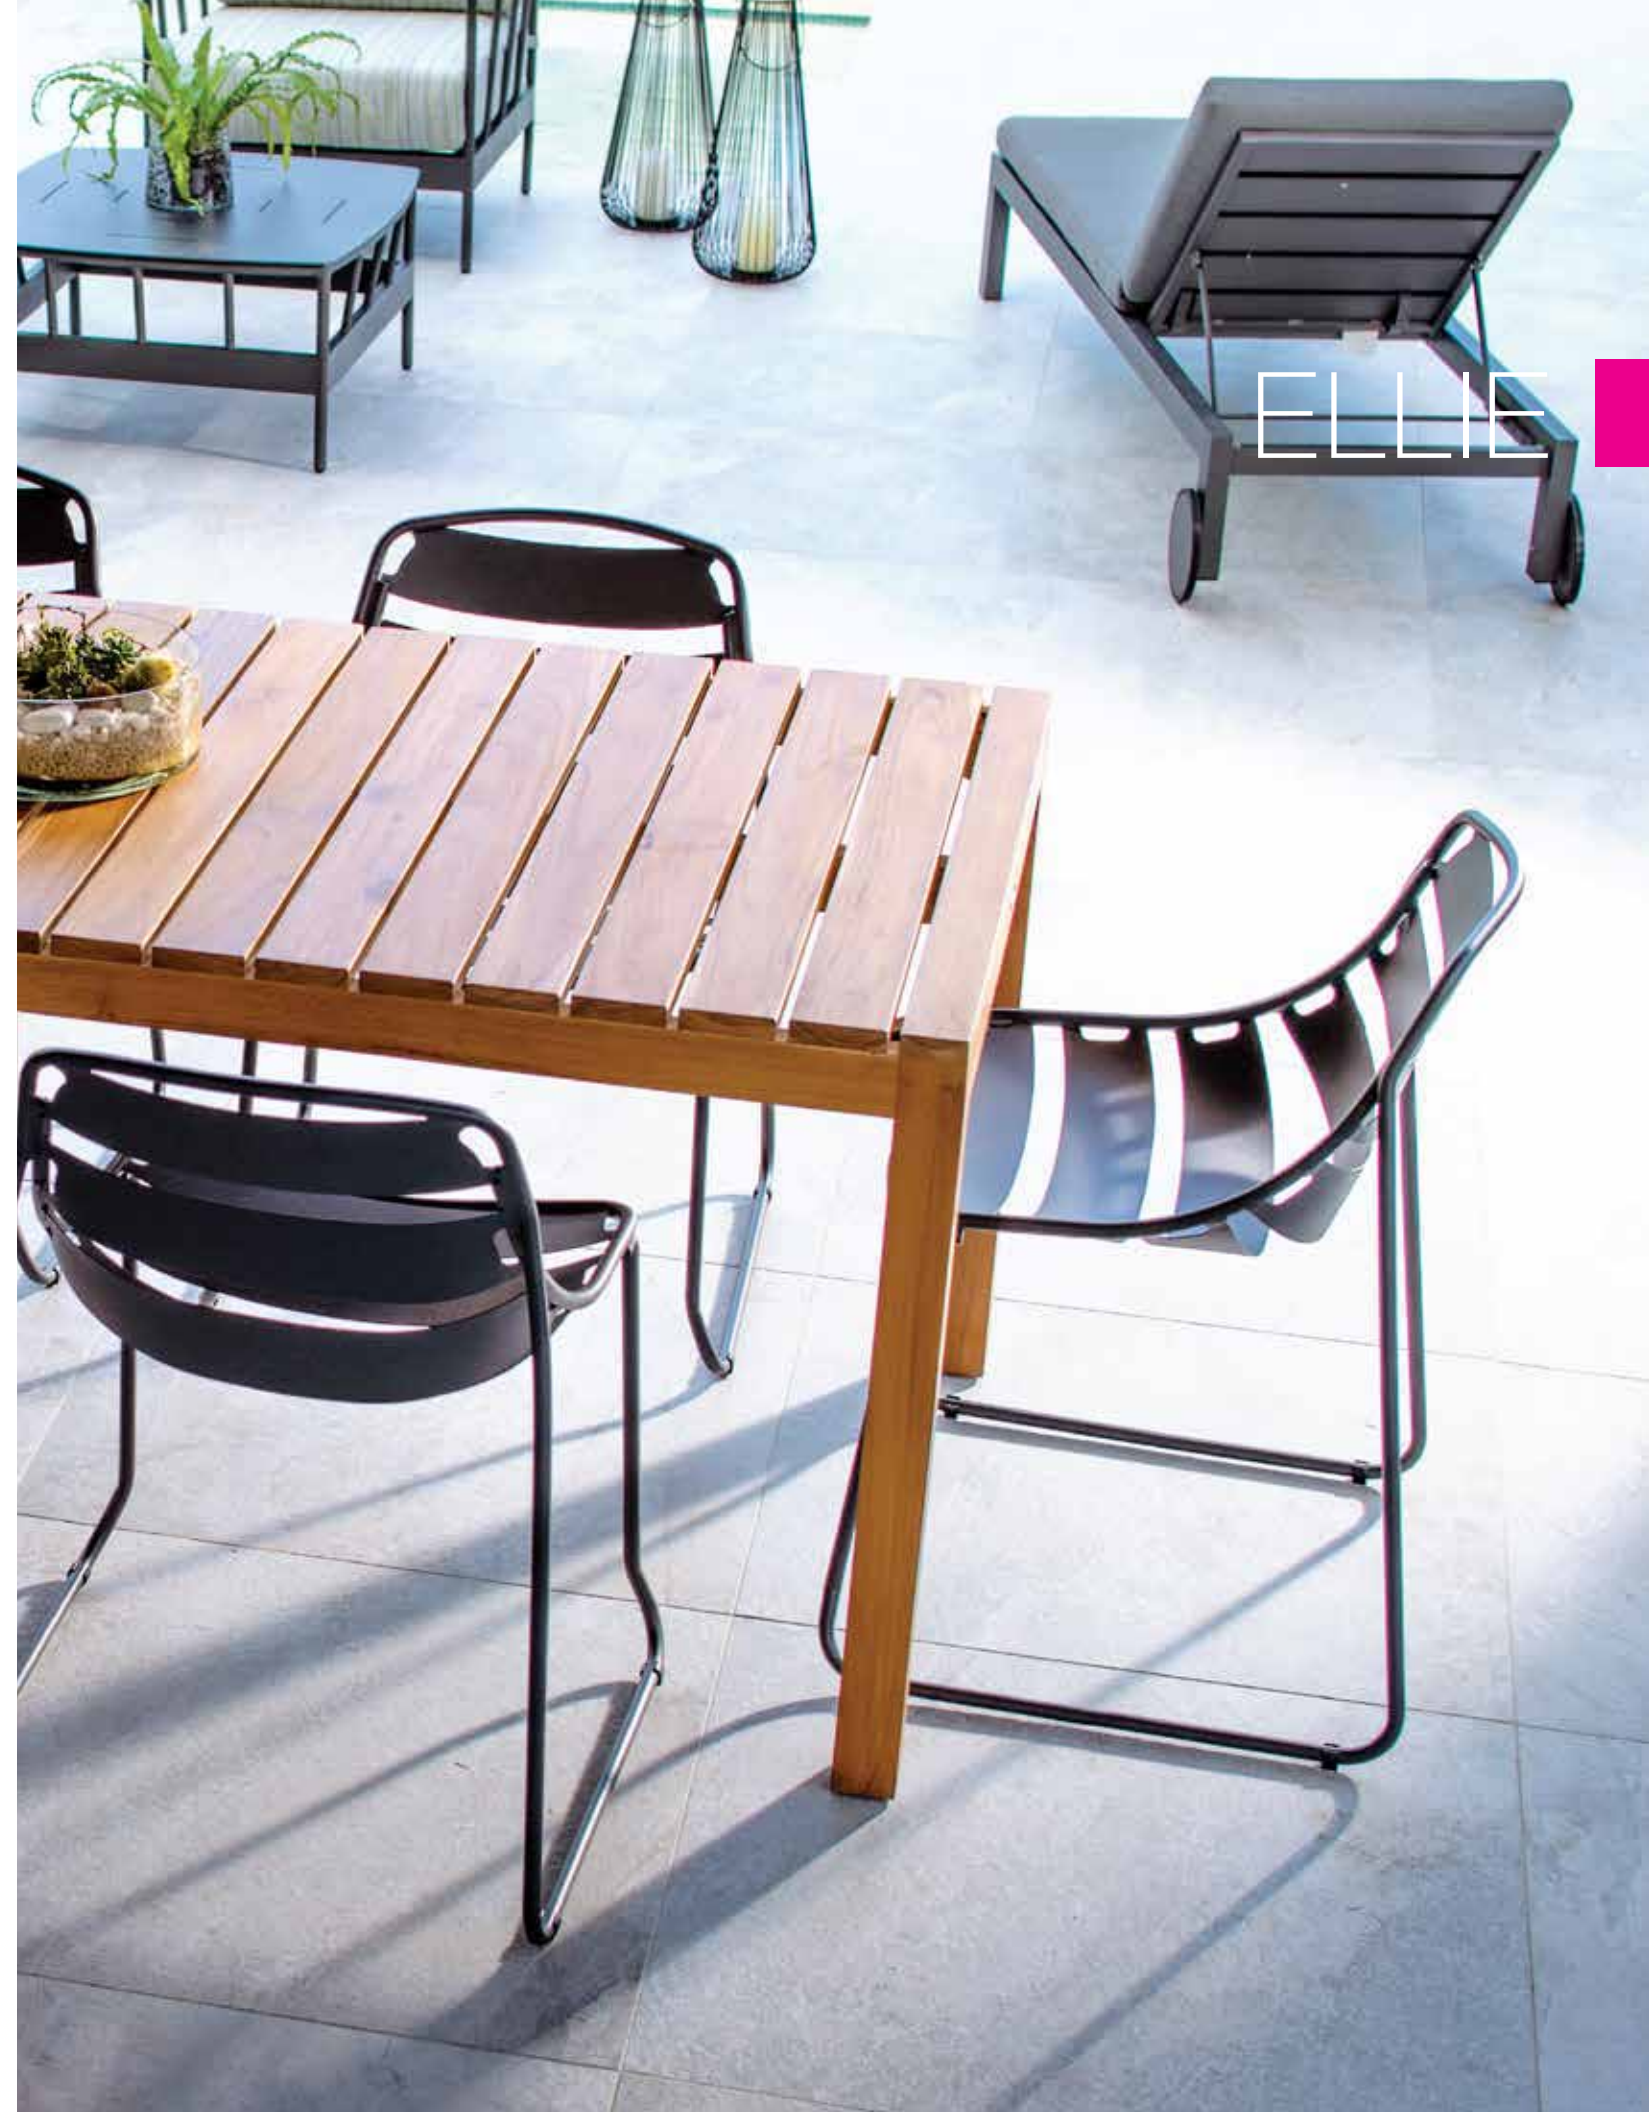

ELLIE

DINING CHAIR
ELL301
w:23.5" d:22" h:32.25"
Seat Height: 18.5"
Arm Height: N/A
Weight: 18 lbs.

ELLIE

Icon denotes Fast Track Program item

Available finishes in Fast Track Program: