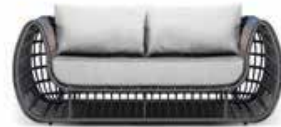

Available finish in stock:

GRAPHITE

MONACO

NEST

ARMCHAIR
NES101
w:40" d:36" h:29"
Seat Height: 17"
Arm Height: 29"
Weight: 50 lbs.

LOVESEAT
NES102
w:74" d:36" h:29"
Seat Height: 17"
Arm Height: 29"
Weight: 66 lbs.