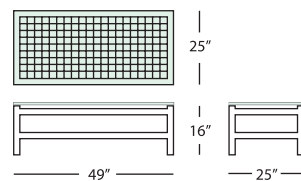

TAOS

ARMCHAIR
TAO101
w:32" d:32" h:33"
Seat Height: 18"
Arm Height: 26"
Weight: 26 lbs.

LOVESEAT
TAO102
w:57" d:32" h:33"
Seat Height: 18"
Arm Height: 26"
Weight: 35 lbs.

SOFA
TAO103
w:84" d:32" h:33"
Seat Height: 18"
Arm Height: 26"
Weight: 46 lbs.

SIDE TABLE
with tempered glass top
TAO501
w:23" d:23" h:22"
Seat Height: N/A
Arm Height: N/A
Weight: 16 lbs.

COFFEE TABLE
with tempered glass top
TAO502
w:49" d:25" h:16"
Seat Height: N/A
Arm Height: N/A
Weight: 32 lbs.

Available finish in stock:

WICKER

FRAME

TAUPE

TAUPE ALUMINUM

TAOS