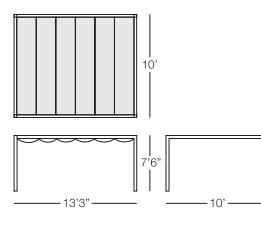

CABANA
WAV963
w:13'3" d:10' h:7'6"
Seat Height: N/A
Arm Height: N/A
Weight: N/A