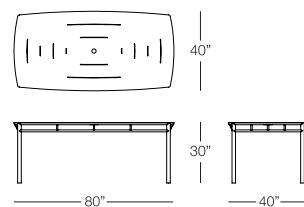

RECTANGULAR DINING TABLE
OSL303
w:80" d:40" h:30"
Seat Height: N/A"
Arm Height: N/A
Weight: 99 lbs.