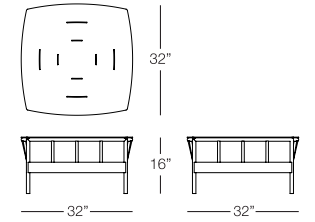

SOFA
NES103
w:100" d:36" h:29"
Seat Height: 17"
Arm Height: 29"
Weight: 84 lbs.

COFFEE TABLE
with tempered glass top
NES307
w:55" d:31" h:16"
Seat Height: N/A
Arm Height: N/A
Weight: 55 lbs.

SIDE TABLE
with tempered glass top
NES502
w:24" d:24" h:24"
Seat Height: N/A
Arm Height: N/A
Weight: 32 lbs.

Available finish in stock:

NEST

NEST

OSLO

OSLO

ARMCHAIR
 OSL101
 w:33" d:31.5" h:26.5"
 Seat Height: 15.25"
 Arm Height: 26.5"
 Weight: 40 lbs.

COFFEE TABLE
 OSL502
 w:32" d:32" h:16"
 Seat Height: N/A
 Arm Height: N/A
 Weight: 31 lbs.

LOVESEAT
 OSL102
 w:62" d:31.5" h:26.5"
 Seat Height: 15.25"
 Arm Height: 26.5"
 Weight: 60 lbs.

SOFA
 OSL103
 w:92" d:31.5" h:26.5"
 Seat Height: 15.25"
 Arm Height: 26.5"
 Weight: 78 lbs.

SIDE TABLE
 OSL501
 w:21.75" d:21.75" h:16"
 Seat Height: N/A
 Arm Height: N/A
 Weight: 16 lbs.