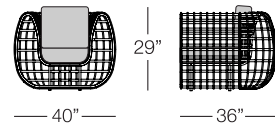

SOFA
MON103
w:87" d:31.5" h:29"
Seat Height: 18"
Arm Height: 29"
Weight: 74 lbs.

OTTOMAN
MON104
w:24" d:24" h:18"
Seat Height: 18"
Arm Height: N/A
Weight: 11 lbs.

COFFEE TABLE
with tempered glass top
MON501
w:24" d:24" h:14"
Seat Height: N/A
Arm Height: N/A
Weight: 17 lbs.

Available finish in stock:

GRAPHITE

MONACO

NEST

ARMCHAIR
NES101
w:40" d:36" h:29"
Seat Height: 17"
Arm Height: 29"
Weight: 50 lbs.

LOVESEAT
NES102
w:74" d:36" h:29"
Seat Height: 17"
Arm Height: 29"
Weight: 66 lbs.

SOFA
NES103
w:100" d:36" h:29"
Seat Height: 17"
Arm Height: 29"
Weight: 84 lbs.

COFFEE TABLE
with tempered glass top
NES307
w:55" d:31" h:16"
Seat Height: N/A
Arm Height: N/A
Weight: 55 lbs.

SIDE TABLE
with tempered glass top
NES502
w:24" d:24" h:24"
Seat Height: N/A
Arm Height: N/A
Weight: 32 lbs.

Available finish in stock:

NEST

NEST

OSLO

OSLO

ARMCHAIR
 OSL101
 w:33" d:31.5" h:26.5"
 Seat Height: 15.25"
 Arm Height: 26.5"
 Weight: 40 lbs.

COFFEE TABLE
 OSL502
 w:32" d:32" h:16"
 Seat Height: N/A
 Arm Height: N/A
 Weight: 31 lbs.