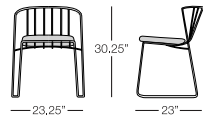

TEAK

ELLIE

DINING CHAIR
ELL301
w:23.5" d:22" h:32.25"
Seat Height: 18.5"
Arm Height: N/A
Weight: 18 lbs.

ELLIE

Icon denotes Fast Track Program item

Available finishes in Fast Track Program:

FLORENCE

DINING CHAIR
with mesh
FLO302
w:21.5" d:22" h:32"
Seat Height: 18"
Arm Height: 25"
Weight: 10 lbs.

SQUARE DINING TABLE
with alumiwood top
FLO304
w:36" d:36" h:30"
Seat Height: N/A
Arm Height: N/A
Weight: 29 lbs.

RECTANGULAR DINING TABLE
with alumiwood top
FLO306
w:64" d:36" h:30"
Seat Height: N/A
Arm Height: N/A
Weight: 57 lbs.

Available finish in stock:

AGATE GRAY

GRAY ALUMIWOOD

Available mesh options:

Batyline
Sunbrella
Phifertex
COM

INTERCOASTAL

 DINING ARMCHAIR
INT302
w:23.25" d:23" h:30.25"
Seat Height: 17.5"
Arm Height: N/A
Weight: 18 lbs.

 DINING CHAIR
INT301
w:23.25" d:23" h:30.25"
Seat Height: 17.5"
Arm Height: N/A
Weight: 14 lbs.

 DINING TABLE
INT305
dia:29.5" h:29.75"
Seat Height: N/A
Arm Height: N/A
Weight: 30 lbs.

 BAR STOOL
INT401
w:21.25" d:19" h:34"
Seat Height: 29"
Arm Height: N/A
Weight: 17 lbs.