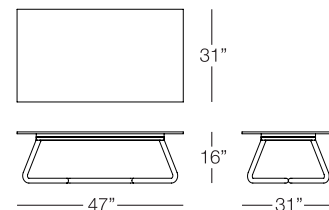

SANTORINI

SARDINIA

ARMCHAIR
SAR101
w:31" d:33" h:30"
Seat Height: 18"
Arm Height: 24"
Weight: 22 lbs.

SOFA
SAR103
w:78.75" d:33" h:30"
Seat Height: 18"
Arm Height: 24"
Weight: 55 lbs.

SIDE TABLE
SAR501
w:20" d:20" h:18"
Seat Height: N/A
Arm Height: N/A
Weight: 13 lbs.

COFFEE TABLE
SAR502
w: 47" d: 31" h:16"
Seat Height: N/A
Arm Height: N/A
Weight: 20 lbs.

Available finish in stock:

GRAPHITE

FIELD STONE

Armchair available in Graphite frame and Field Stone rope.
Tables available in Graphite frame.