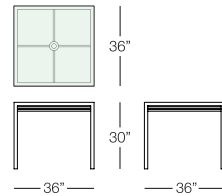

 DINING CHAIR
TOL302
w:22" d:22.5" h:28.5"
Seat Height: 19"
Arm Height: 25"
Weight: 17 lbs.

 SQUARE DINING TABLE
with tempered glass top
TOL304
w:36" d:36" h:30"
Seat Height: N/A
Arm Height: N/A
Weight: 62 lbs.