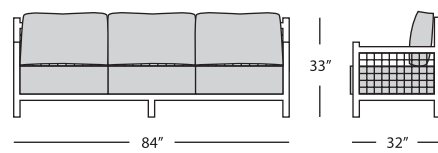

SQUARE OTTOMAN
TAN107
w:40" d:40" h:18"
Seat Height: 18"
Arm Height: N/A
Weight: 22 lbs.

Available finish in stock:

GRAPHITE

TAOS

ARMCHAIR
TAO101
w:32" d:32" h:33"
Seat Height: 18"
Arm Height: 26"
Weight: 26 lbs.

LOVESEAT
TAO102
w:57" d:32" h:33"
Seat Height: 18"
Arm Height: 26"
Weight: 35 lbs.

SOFA
TAO103
w:84" d:32" h:33"
Seat Height: 18"
Arm Height: 26"
Weight: 46 lbs.

SIDE TABLE
with tempered glass top
TAO501
w:23" d:23" h:22"
Seat Height: N/A
Arm Height: N/A
Weight: 16 lbs.