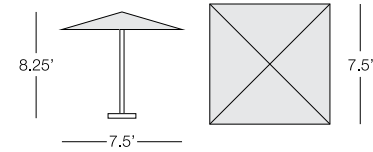

Available roof fabrics in Fast Track Program:

MOTION

UMBRELLAS (ALUMINUM) AND BASES

 7.5' SQUARE UMBRELLA
OM7.5SQ
w:7.5' d:7.5' h:8.25'
Weight: 17 lbs.

 10' HEXAGON UMBRELLA
OM10.0HEX
w:10' d:10' h:8.25'
Weight: 19 lbs.