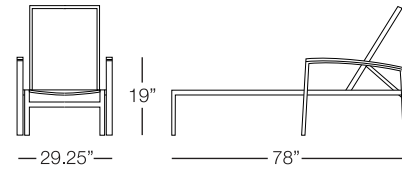

ROUND DAYBED
HAL203
dia:63" h:34"
Seat Height: 13"
Arm Height: N/A
Weight: 71 lbs.

ROUND DAYBED
with canopy
HAL213
dia:63" h:60"
Seat Height: 14"
Arm Height: N/A
Weight: 84 lbs.

Available finishes in stock:

GRAPHITE

SILVER

MONACO

CHAISE LOUNGE
MON201
w:79" d:26" h:14"
Seat Height: 14"
Arm Height: N/A
Weight: 36 lbs.

Available finish in stock:

GRAPHITE

SAINT LUCIA

CHAISE LOUNGE
SLU212
w: 78" d:29.25" h:19"
Seat Height: 13"
Arm Height: 19"
Weight: 35 lbs.