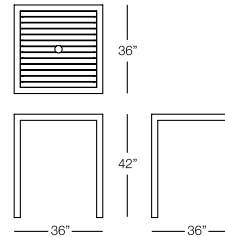

COUNTER TABLE
with alumiwood top
ARI341
w:36" d:36" h:36"
Seat Height: N/A
Arm Height: N/A
Weight: 60 lbs.