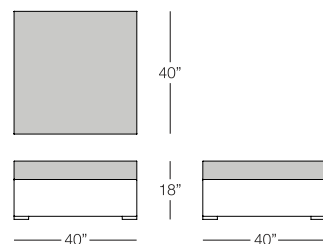

CORNER PIECE
TAN105
w:40" d:40" h:28"
Seat Height: 18"
Arm Height: 28"
Weight: 40 lbs.

SQUARE COFFEE TABLE
with tempered glass top
TAN502
w:40" d:40" h:12"
Seat Height: N/A
Arm Height: N/A
Weight: 30 lbs.

MIDDLE PIECE
TAN106
w:26" d:40" h:28"
Seat Height: 18"
Arm Height: N/A
Weight: 30 lbs.

END PIECE
TAN108
w:40" d:40" h:28"
Seat Height: 18"
Arm Height: 28"
Weight: 38 lbs.

RECTANGULAR OTTOMAN
TAN104
w:40" d:26" h:18"
Seat Height: 18"
Arm Height: N/A
Weight: 13 lbs.

SQUARE OTTOMAN
TAN107
w:40" d:40" h:18"
Seat Height: 18"
Arm Height: N/A
Weight: 22 lbs.

Available finish in stock:

GRAPHITE

TAOS

ARMCHAIR
TAO101
w:32" d:32" h:33"
Seat Height: 18"
Arm Height: 26"
Weight: 26 lbs.

LOVESEAT
TAO102
w:57" d:32" h:33"
Seat Height: 18"
Arm Height: 26"
Weight: 35 lbs.

SOFA
TAO103
w:84" d:32" h:33"
Seat Height: 18"
Arm Height: 26"
Weight: 46 lbs.

SIDE TABLE
with tempered glass top
TAO501
w:23" d:23" h:22"
Seat Height: N/A
Arm Height: N/A
Weight: 16 lbs.