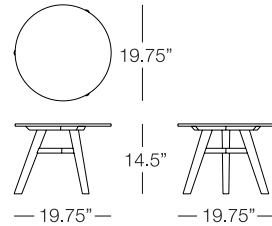

Available finish in stock:

NEST

NEST

OSLO

OSLO

ARMCHAIR
 OSL101
 w:33" d:31.5" h:26.5"
 Seat Height: 15.25"
 Arm Height: 26.5"
 Weight: 40 lbs.

COFFEE TABLE
 OSL502
 w:32" d:32" h:16"
 Seat Height: N/A
 Arm Height: N/A
 Weight: 31 lbs.

LOVESEAT
 OSL102
 w:62" d:31.5" h:26.5"
 Seat Height: 15.25"
 Arm Height: 26.5"
 Weight: 60 lbs.

SOFA
 OSL103
 w:92" d:31.5" h:26.5"
 Seat Height: 15.25"
 Arm Height: 26.5"
 Weight: 78 lbs.

SIDE TABLE
 OSL501
 w:21.75" d:21.75" h:16"
 Seat Height: N/A
 Arm Height: N/A
 Weight: 16 lbs.

AQUAMARINE

SANTORINI

ARMCHAIR
 SAN101
 w:25.5" d:24.5" h:27.5"
 Seat Height: 16.5"
 Arm Height: 21"
 Weight: 25 lbs.

SIDE TABLE
 SAN501
 dia:19.75" h:14.5"
 Seat Height: N/A
 Arm Height: N/A
 Weight: 11 lbs.

COFFEE TABLE
 SAN502
 dia: 28.75" h:15.5"
 Seat Height: N/A
 Arm Height: N/A
 Weight: 21 lbs.

 Icon denotes Fast Track Program item

Available finishes in Fast Track Program:

WHITE

SILVER

GRAPHITE

SAPPHIRE BLUE