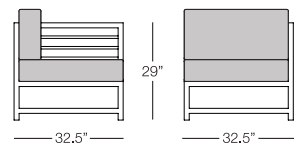

TOLEDO

 **ARMCHAIR**
TOL101
w:29" d:32.5" h:29"
Seat Height: 18"
Arm Height: 29"
Weight: 33 lbs.

 **CORNER PIECE**
TOL105
w:32.5" d:32.5" h:29"
Seat Height: 18"
Arm Height: 29"
Weight: 40 lbs.

 **MIDDLE PIECE**
TOL106
w:31" d:32.5" h:29"
Seat Height: 18"
Arm Height: N/A
Weight: 30 lbs.

 **ARM PIECE**
TOL108
w:32.5" d:32.5" h:29"
Seat Height: 18"
Arm Height: 29"
Weight: 34 lbs.

 **OTTOMAN**
TOL104
w:32.5" d:31" h:18"
Seat Height: 18"
Arm Height: N/A
Weight: 20 lbs.

 **SIDE TABLE**
with tempered glass top
TOL501
w:18" d:18" h:20"
Seat Height: N/A
Arm Height: N/A
Weight: 10 lbs.