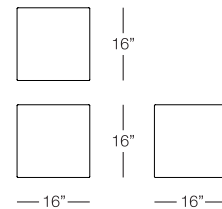

COFFEE TABLE
 INT502
 dia:27.5" h:17.75"
 Seat Height: N/A
 Arm Height: N/A
 Weight: 22 lbs.

SIDE TABLE
 INT501
 w:16" d:14" h:15"
 Seat Height: N/A
 Arm Height: N/A
 Weight: 10 lbs.

 Icon denotes Fast Track Program item

Available finishes in Fast Track Program:

INTERCOASTAL

PANAMA

PANAMA

STOOL
PAN401
w:16" d:16" h:16"
Seat Height: 16"
Arm Height: N/A
Weight: 9 lbs.

Available finish in stock:

GRAPHITE

MARTINIQUE

MARTINIQUE

SIDE TABLE
MRT501
w:15.75" d:15.75" h:17.75"
Seat Height: N/A
Arm Height: N/A
Weight: 8 lbs.

Available finish in stock:

TEXTURED GRAPHITE

TEAK ALUMIWOOD

MAUI

LEISURE CHAIR
MAU101
w:29" d:42" h:35"
Seat Height: 16"
Arm Height: N/A
Weight: 35 lbs.