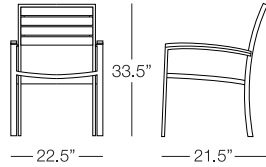

 DINING CHAIR
INT301
w:23.25" d:23" h:30.25"
Seat Height: 17.5"
Arm Height: N/A
Weight: 14 lbs.

 DINING TABLE
INT305
dia:29.5" h:29.75"
Seat Height: N/A
Arm Height: N/A
Weight: 30 lbs.

 BAR STOOL
INT401
w:21.25" d:19" h:34"
Seat Height: 29"
Arm Height: N/A
Weight: 17 lbs.

 BAR TABLE
INT320
dia:29.5" h:41"
Seat Height: N/A
Arm Height: N/A
Weight: 53 lbs.

 Icon denotes Fast Track Program item

Available finishes in Fast Track Program:

INTERCOASTAL

MARTINIQUE

DINING CHAIR
MRT301
w:19" d:21.5" h:33.5"
Seat Height: 17.75"
Arm Height: N/A
Weight: 6 lbs.

DINING CHAIR
with arms
MRT302
w:22.5" d:21.5" h:33.5"
Seat Height: 17.75"
Arm Height: 24"
Weight: 8 lbs.

SQUARE DINING TABLE
MRT304
w:35.5" d:35.5" h:30"
Seat Height: N/A
Arm Height: N/A
Weight: 20 lbs.

RECTANGULAR DINING TABLE
MRT303
w:78.75" d:35.5" h:30"
Seat Height: N/A
Arm Height: N/A
Weight: 60 lbs.

BARSTOOL
with arms
MRT402
w:22.5" d:22.5" h:46"
Seat Height: 30"
Arm Height: 37"
Weight: 15 lbs.

SQUARE BAR TABLE
MRT310
w:35.5" d:35.5" h:41.25"
Seat Height: N/A
Arm Height: N/A
Weight: 30 lbs.