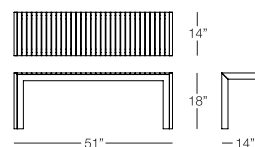

SICILIA

DINING CHAIR
SIC301
w:21.5" d:22" h:32"
Seat Height: 18"
Arm Height: 25"
Weight: 12 lbs.

DINING CHAIR
with mesh
SIC300
w:21.5" d:22" h:32"
Seat Height: 18"
Arm Height: 25"
Weight: 10 lbs.

SQUARE DINING TABLE
SIC304
w:36" d:36" h:30"
Seat Height: N/A
Arm Height: N/A
Weight: 29 lbs.

BENCH
SIC402
w:51" d:14" h:18"
Seat Height: 18"
Arm Height: N/A
Weight: 23 lbs.