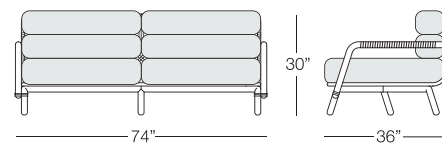

We also thrive from interaction with young designers and are always working to harmoniously integrate our furniture with the environment.

ADIRONDACK

ARMCHAIR
ADI101
w:25" d:37" h:34"
Seat Height: 11"
Arm Height: 22"
Weight: 20 lbs.

Available finish in stock:

NEST

ADIRONDACK

AMAZONÍA

ARMCHAIR
AMZ101
w:29.5" d:35" h:30"
Seat Height: 18"
Arm Height: 21.5"
Weight: 22 lbs.

CHAIR
AMZ106
w:29.5" d:35" h:30"
Seat Height: 18"
Arm Height: 21.5"
Weight: 22 lbs.

SOFA
AMZ103
w:74" d:36" h:30"
Seat Height: 18"
Arm Height: 21.5"
Weight: 55 lbs.

SIDE TABLE
AMZ501
w:21" d:21" h:20"
Seat Height: N/A
Arm Height: N/A
Weight: 13 lbs.

COFFEE TABLE
AMZ502
w:39" d:22" h:18"
Seat Height: N/A
Arm Height: N/A
Weight: 20 lbs.