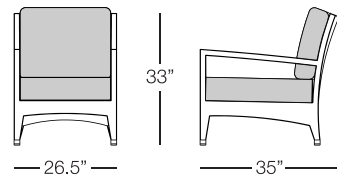

SANTORINI

SARDINIA

ARMCHAIR
SAR101
w:31" d:33" h:30"
Seat Height: 18"
Arm Height: 24"
Weight: 22 lbs.

SOFA
SAR103
w:78.75" d:33" h:30"
Seat Height: 18"
Arm Height: 24"
Weight: 55 lbs.

SIDE TABLE
SAR501
w:20" d:20" h:18"
Seat Height: N/A
Arm Height: N/A
Weight: 13 lbs.

COFFEE TABLE
SAR502
w: 47" d: 31" h:16"
Seat Height: N/A
Arm Height: N/A
Weight: 20 lbs.

Available finish in stock:

GRAPHITE

FIELD STONE

Armchair available in Graphite frame and Field Stone rope.
Tables available in Graphite frame.

SARDINIA

SAVANNAH

ARMCHAIR
SAV101
w:26.5" d:35" h:33"
Seat Height: 17.75"
Arm Height: 24.75"
Weight: 27 lbs.

SOFA
SAV103
w:79.25" d:35" h:33"
Seat Height: 17.75"
Arm Height: 24.75"
Weight: 79 lbs.

OTTOMAN
SAV104
w:26.5" d:20" h:18"
Seat Height: 18"
Arm Height: N/A
Weight: 10 lbs.

SIDE TABLE
with tempered glass top
SAV501
w:19.5" d:19.5" h:20"
Seat Height: N/A
Arm Height: N/A
Weight: 9 lbs.

COFFEE TABLE
with tempered glass top
SAV502
w:47" d:25.5" h:16"
Seat Height: N/A
Arm Height: N/A
Weight: 25 lbs.