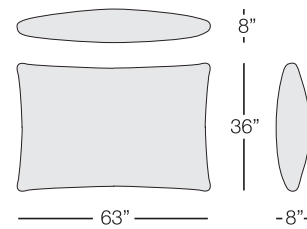

PILLOW
SAC633
w:63" d:36" h:8"
Seat Height: 8"
Arm Height: N/A
Weight: 8 lbs.