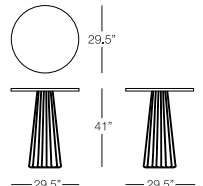

BAR TABLE
INT320
dia:29.5" h:41"
Seat Height: N/A
Arm Height: N/A
Weight: 53 lbs.