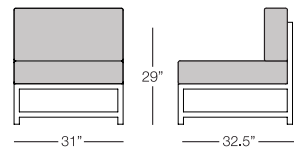

LOVESEAT
TAO102
w:57" d:32" h:33"
Seat Height: 18"
Arm Height: 26"
Weight: 35 lbs.

SOFA
TAO103
w:84" d:32" h:33"
Seat Height: 18"
Arm Height: 26"
Weight: 46 lbs.

SIDE TABLE
with tempered glass top
TAO501
w:23" d:23" h:22"
Seat Height: N/A
Arm Height: N/A
Weight: 16 lbs.

TOLEDO

 **ARMCHAIR**
TOL101
w:29" d:32.5" h:29"
Seat Height: 18"
Arm Height: 29"
Weight: 33 lbs.

 **CORNER PIECE**
TOL105
w:32.5" d:32.5" h:29"
Seat Height: 18"
Arm Height: 29"
Weight: 40 lbs.

 **MIDDLE PIECE**
TOL106
w:31" d:32.5" h:29"
Seat Height: 18"
Arm Height: N/A
Weight: 30 lbs.

 **ARM PIECE**
TOL108
w:32.5" d:32.5" h:29"
Seat Height: 18"
Arm Height: 29"
Weight: 34 lbs.

 **OTTOMAN**
TOL104
w:32.5" d:31" h:18"
Seat Height: 18"
Arm Height: N/A
Weight: 20 lbs.

 **SIDE TABLE**
with tempered glass top
TOL501
w:18" d:18" h:20"
Seat Height: N/A
Arm Height: N/A
Weight: 10 lbs.