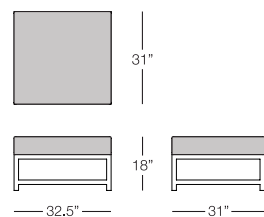

LOVESEAT
TAO102
w:57" d:32" h:33"
Seat Height: 18"
Arm Height: 26"
Weight: 35 lbs.

SOFA
TAO103
w:84" d:32" h:33"
Seat Height: 18"
Arm Height: 26"
Weight: 46 lbs.

SIDE TABLE
with tempered glass top
TAO501
w:23" d:23" h:22"
Seat Height: N/A
Arm Height: N/A
Weight: 16 lbs.

COFFEE TABLE
with tempered glass top
TAO502
w:49" d:25" h:16"
Seat Height: N/A
Arm Height: N/A
Weight: 32 lbs.

Available finish in stock:

WICKER

FRAME

TAUPE

TAUPE ALUMINUM

TAOS

TOLEDO

TOLEDO

 **ARMCHAIR**
TOL101
w:29" d:32.5" h:29"
Seat Height: 18"
Arm Height: 29"
Weight: 33 lbs.

 **CORNER PIECE**
TOL105
w:32.5" d:32.5" h:29"
Seat Height: 18"
Arm Height: 29"
Weight: 40 lbs.

 **MIDDLE PIECE**
TOL106
w:31" d:32.5" h:29"
Seat Height: 18"
Arm Height: N/A
Weight: 30 lbs.

 **ARM PIECE**
TOL108
w:32.5" d:32.5" h:29"
Seat Height: 18"
Arm Height: 29"
Weight: 34 lbs.

 **OTTOMAN**
TOL104
w:32.5" d:31" h:18"
Seat Height: 18"
Arm Height: N/A
Weight: 20 lbs.

 **SIDE TABLE**
with tempered glass top
TOL501
w:18" d:18" h:20"
Seat Height: N/A
Arm Height: N/A
Weight: 10 lbs.