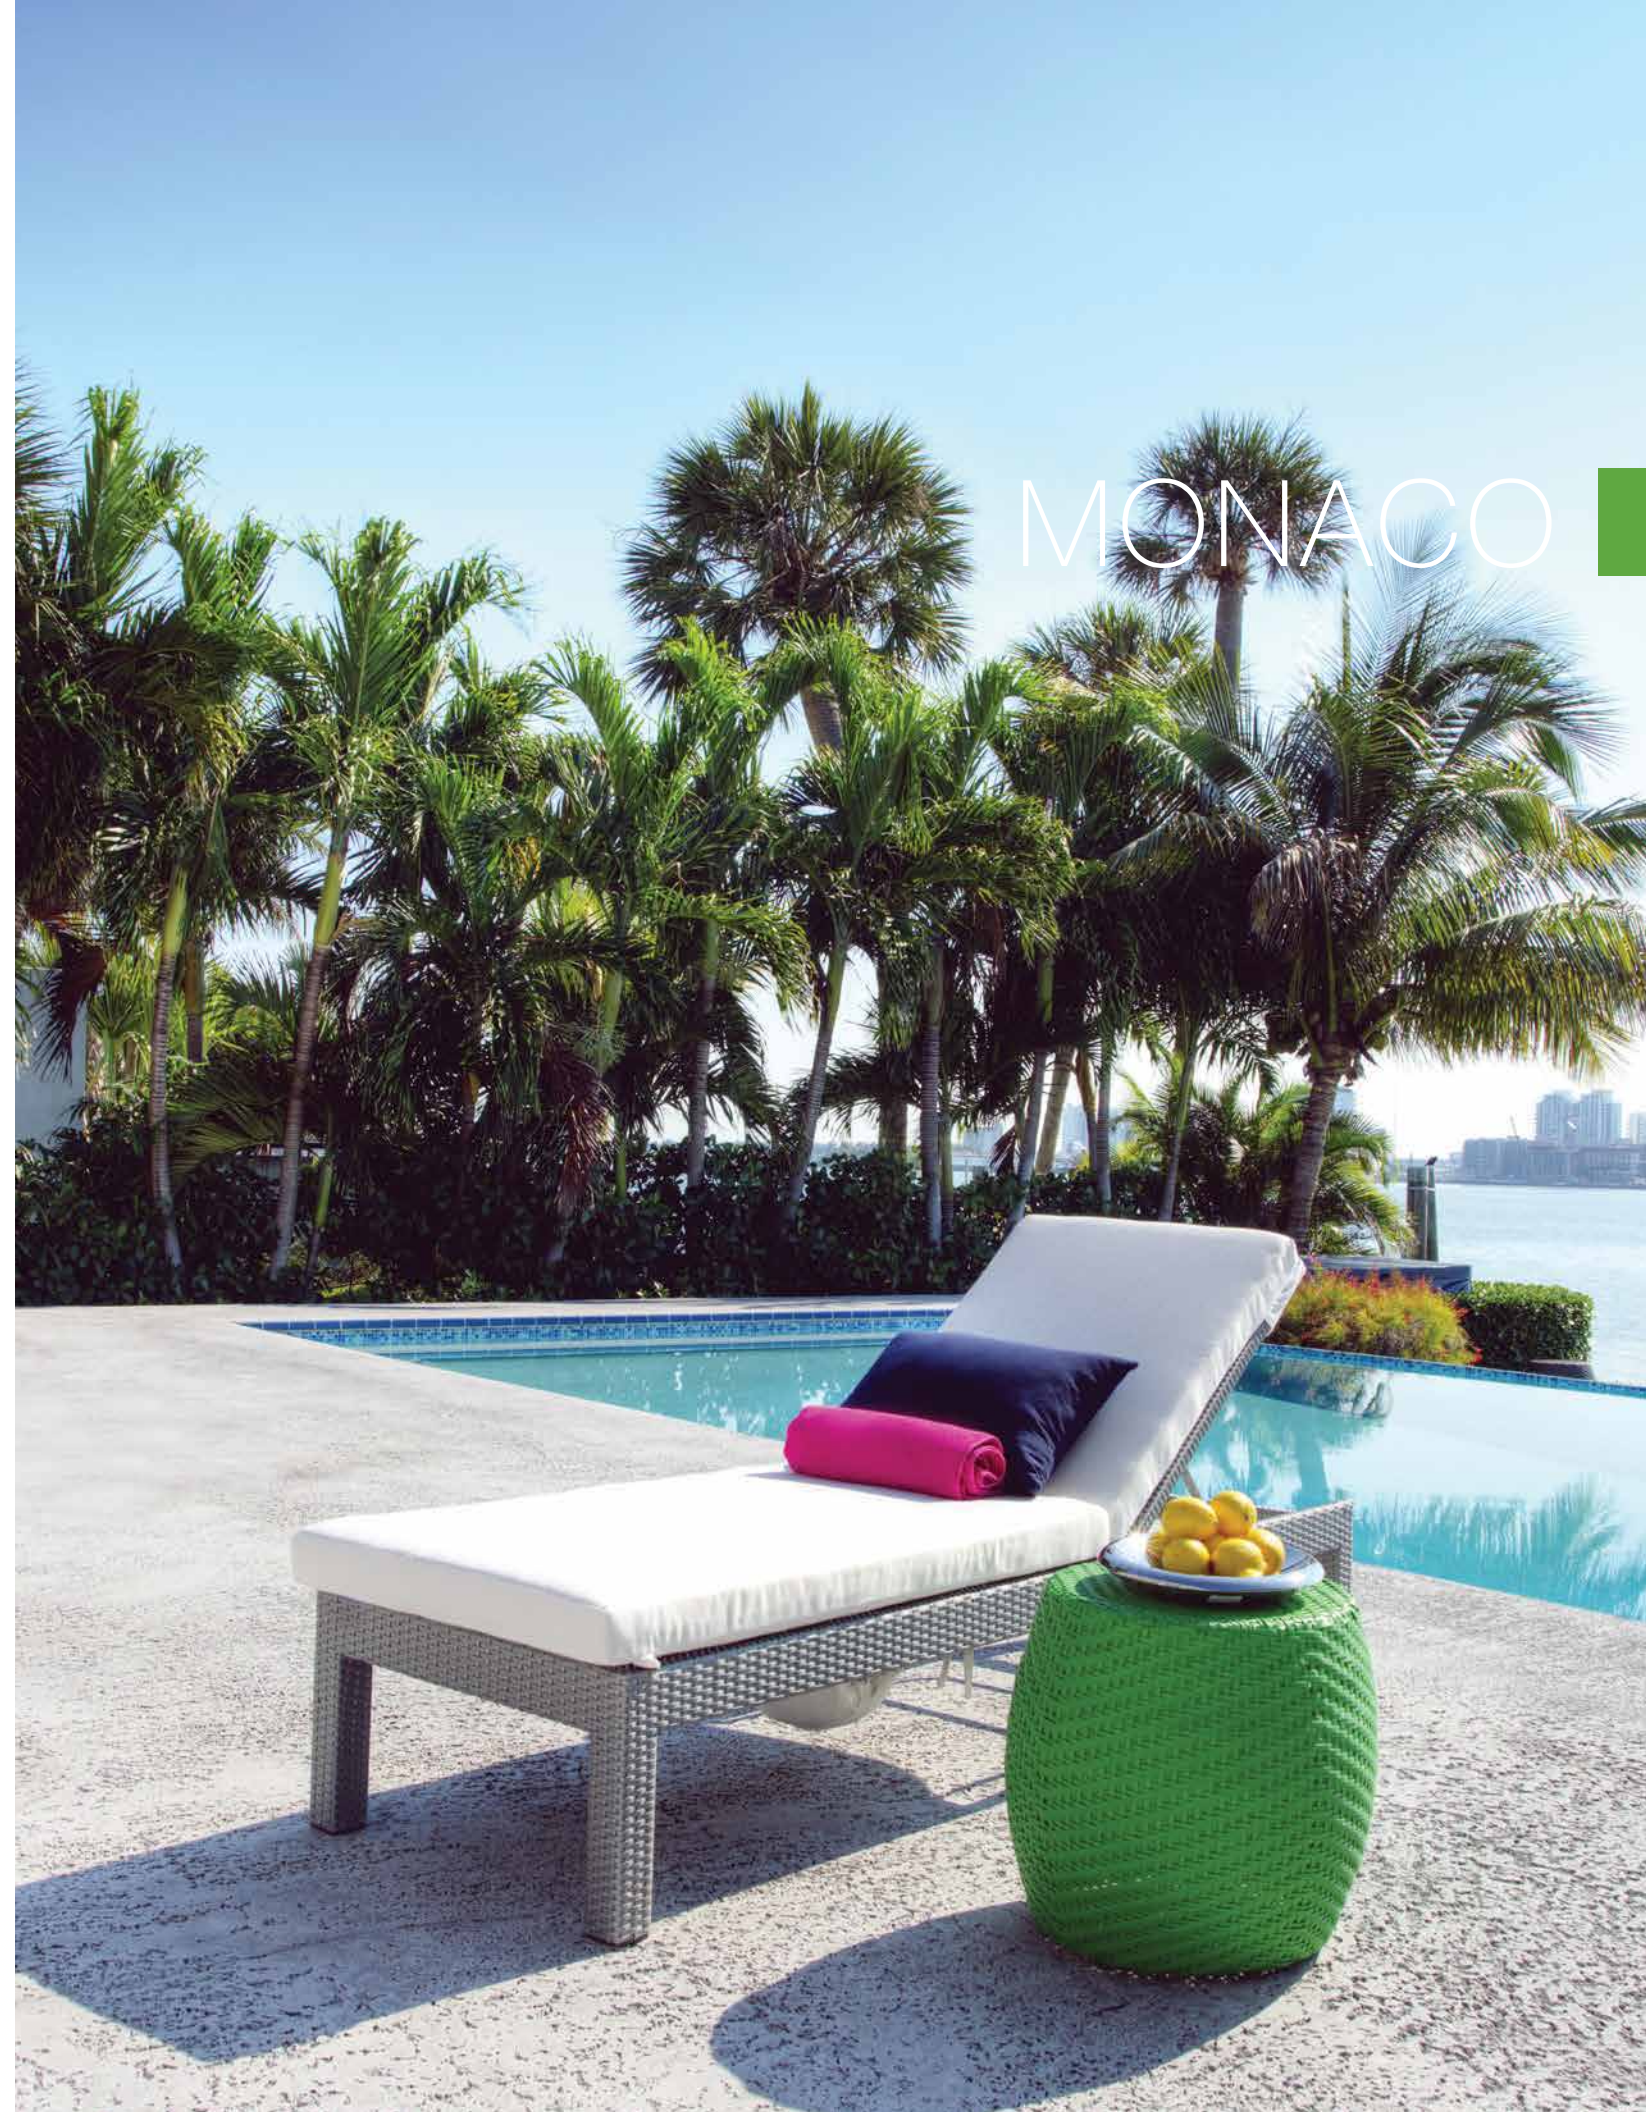

MONACO

CHAISE LOUNGE
MON201
w:79" d:26" h:14"
Seat Height: 14"
Arm Height: N/A
Weight: 36 lbs.

Available finish in stock:

GRAPHITE