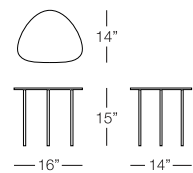

AMAZONÍA

CALI

CONGO

CALI

ARMCHAIR
CAL101
w:25.25" d:27" h:33"
Seat Height: 16"
Arm Height: 26"
Weight: 45 lbs.

SIDE TABLE
CAL501
w:15.75" d:15.75" h:18"
Seat Height: 18"
Arm Height: N/A
Weight: 19 lbs.

Available finish in stock:

TEAK

CONGO

SIDE TABLE
COL306
dia:18" h:20"
Seat Height: N/A
Arm Height: N/A
Weight: 10 lbs.

Available finishes in stock:

GRAPHITE

MARQUISE GREEN

AQUAMARINE

TURQUOISE

SAPPHIRE BLUE

SILVER

CITRINE YELLOW

TOPAZ ORANGE

RUBY FUCHSIA

RUBY RED

INTERCOASTAL

ARMCHAIR
 INT101
 w:23" d:26" h:28"
 Seat Height: 16.75"
 Arm Height: 23"
 Weight: 18 lbs.

COFFEE TABLE
 INT502
 dia:27.5" h:17.75"
 Seat Height: N/A
 Arm Height: N/A
 Weight: 22 lbs.

SIDE TABLE
 INT501
 w:16" d:14" h:15"
 Seat Height: N/A
 Arm Height: N/A
 Weight: 10 lbs.

 Icon denotes Fast Track Program item