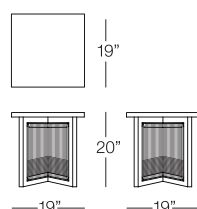

SIDE TABLE
with tempered glass top
SAV501
w:19.5" d:19.5" h:20"
Seat Height: N/A
Arm Height: N/A
Weight: 9 lbs.

COFFEE TABLE
with tempered glass top
SAV502
w:47" d:25.5" h:16"
Seat Height: N/A
Arm Height: N/A
Weight: 25 lbs.

Available finish in stock:

GRAPHITE

SAVANNAH

SAWAI

ARMCHAIR
SW101
w:29.5" d:34" h:30"
Seat Height: 14.5"
Arm Height: 24"
Weight: 21.5 lbs.

SOFA
SW103
w:74" d:34" h:30"
Seat Height: 14.5"
Arm Height: 24"
Weight: 55 lbs.

SIDE TABLE
SWI501
w:19" d:19" h:20"
Seat Height: N/A
Arm Height: N/A
Weight: 13 lbs.

COFFEE TABLE
SWI502
w: 40" d: 40" h:18"
Seat Height: N/A
Arm Height: N/A
Weight: 20 lbs.

Available finish in stock:

GRAPHITE