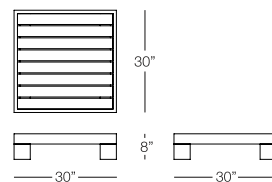

SUNSET

CORNER PIECE
SUN105
w:30" d:30" h:31.5"
Seat Height: 17"
Arm Height: 31.5"
Weight: 60 lbs.

MIDDLE PIECE
SUN106
w:30" d:30" h:31.5"
Seat Height: 17"
Arm Height: N/A
Weight: 50 lbs.

END PIECE
SUN108
w:30" d:30" h:31.5"
Seat Height: 17"
Arm Height: 31.5"
Weight: 50 lbs.

OTTOMAN
SUN104
w:30" d:30" h:17"
Seat Height: 17"
Arm Height: N/A
Weight: 40 lbs.

COFFEE TABLE
SUN502
w:30" d:30" h:8"
Seat Height: N/A
Arm Height: N/A
Weight: 35 lbs.

Available finish in stock:

TEAK

SUNSET