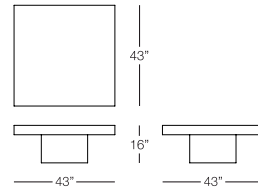

TOLEDO

 **ARMCHAIR**
TOL101
w:29" d:32.5" h:29"
Seat Height: 18"
Arm Height: 29"
Weight: 33 lbs.

 **CORNER PIECE**
TOL105
w:32.5" d:32.5" h:29"
Seat Height: 18"
Arm Height: 29"
Weight: 40 lbs.

 **MIDDLE PIECE**
TOL106
w:31" d:32.5" h:29"
Seat Height: 18"
Arm Height: N/A
Weight: 30 lbs.

 **ARM PIECE**
TOL108
w:32.5" d:32.5" h:29"
Seat Height: 18"
Arm Height: 29"
Weight: 34 lbs.

 **OTTOMAN**
TOL104
w:32.5" d:31" h:18"
Seat Height: 18"
Arm Height: N/A
Weight: 20 lbs.

 **SIDE TABLE**
with tempered glass top
TOL501
w:18" d:18" h:20"
Seat Height: N/A
Arm Height: N/A
Weight: 10 lbs.

CITRINE YELLOW

TOPAZ ORANGE

RUBY RED

FUCHSIA

AQUAMARINE

URBAN

COFFEE TABLE
URB501
w:43" d:43" h:16"
Seat Height: N/A
Arm Height: N/A
Weight: 183 lbs.

SMALL COFFEE TABLE
URB502
w:32" d:32" h:16"
Seat Height: N/A
Arm Height: N/A
Weight: 143 lbs.

BENCH / COFFEE TABLE
URB404
w:47" d:14" h:18"
Seat Height: 18"
Arm Height: N/A
Weight: 88 lbs.

ROUND STOOL / SIDE TABLE
URB306
dia:14" h:18"
Seat Height: 18"
Arm Height: N/A
Weight: 35 lbs.

SQUARE STOOL / SIDE TABLE
URB401
w:14" d:14" h:18"
Seat Height: 30"
Arm Height: N/A
Weight: 40 lbs.