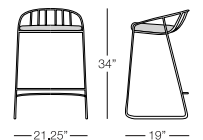

SQUARE DINING TABLE
with alumiwood top
FLO304
w:36" d:36" h:30"
Seat Height: N/A
Arm Height: N/A
Weight: 29 lbs.

RECTANGULAR DINING TABLE
with alumiwood top
FLO306
w:64" d:36" h:30"
Seat Height: N/A
Arm Height: N/A
Weight: 57 lbs.

Available finish in stock:

AGATE GRAY

GRAY ALUMIWOOD

Available mesh options:

Batyline
Sunbrella
Phifertex
COM

INTERCOASTAL

 DINING ARMCHAIR
INT302
w:23.25" d:23" h:30.25"
Seat Height: 17.5"
Arm Height: N/A
Weight: 18 lbs.

 DINING CHAIR
INT301
w:23.25" d:23" h:30.25"
Seat Height: 17.5"
Arm Height: N/A
Weight: 14 lbs.

 DINING TABLE
INT305
dia:29.5" h:29.75"
Seat Height: N/A
Arm Height: N/A
Weight: 30 lbs.

 BAR STOOL
INT401
w:21.25" d:19" h:34"
Seat Height: 29"
Arm Height: N/A
Weight: 17 lbs.