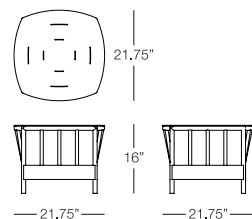

SOFA
MON103
w:87" d:31.5" h:29"
Seat Height: 18"
Arm Height: 29"
Weight: 74 lbs.

OTTOMAN
MON104
w:24" d:24" h:18"
Seat Height: 18"
Arm Height: N/A
Weight: 11 lbs.

COFFEE TABLE
with tempered glass top
MON501
w:24" d:24" h:14"
Seat Height: N/A
Arm Height: N/A
Weight: 17 lbs.

SOFA
NES103
w:100" d:36" h:29"
Seat Height: 17"
Arm Height: 29"
Weight: 84 lbs.

COFFEE TABLE
with tempered glass top
NES307
w:55" d:31" h:16"
Seat Height: N/A
Arm Height: N/A
Weight: 55 lbs.

SIDE TABLE
with tempered glass top
NES502
w:24" d:24" h:24"
Seat Height: N/A
Arm Height: N/A
Weight: 32 lbs.

Available finish in stock:

NEST

NEST

OSLO

OSLO

ARMCHAIR
 OSL101
 w:33" d:31.5" h:26.5"
 Seat Height: 15.25"
 Arm Height: 26.5"
 Weight: 40 lbs.

COFFEE TABLE
 OSL502
 w:32" d:32" h:16"
 Seat Height: N/A
 Arm Height: N/A
 Weight: 31 lbs.

LOVESEAT
 OSL102
 w:62" d:31.5" h:26.5"
 Seat Height: 15.25"
 Arm Height: 26.5"
 Weight: 60 lbs.

SOFA
 OSL103
 w:92" d:31.5" h:26.5"
 Seat Height: 15.25"
 Arm Height: 26.5"
 Weight: 78 lbs.

SIDE TABLE
 OSL501
 w:21.75" d:21.75" h:16"
 Seat Height: N/A
 Arm Height: N/A
 Weight: 16 lbs.