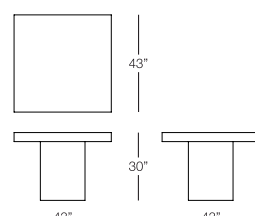

Arm Height: N/A

Weight: 88 lbs.

SQUARE DINING TABLE

URB307

w: 43" d: 43" h: 30"

Seat Height: N/A

Arm Height: N/A

Weight: 240 lbs.