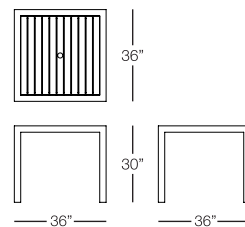

MARBELLA

RECTANGULAR DINING TABLE
with alumiwood top
MAR343
w:72" d:36" h:30"
Seat Height: N/A
Arm Height: N/A
Weight: 92 lbs.

SQUARE DINING TABLE
with alumiwood top
MAR344
w:36" d:36" h:30"
Seat Height: N/A
Arm Height: N/A
Weight: 60 lbs.