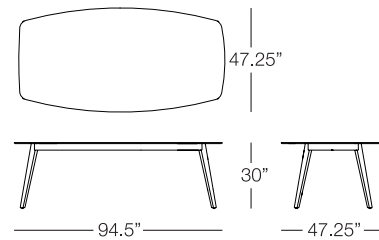

RECTANGULAR DINING TABLE
SAN396
w:94.5" d:47.25" h:30"
Seat Height: N/A
Arm Height: N/A
Weight: 130 lbs.