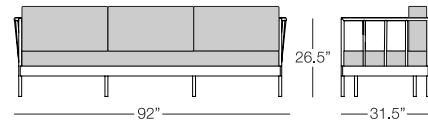

SOFA
NES103
w:100" d:36" h:29"
Seat Height: 17"
Arm Height: 29"
Weight: 84 lbs.

COFFEE TABLE
with tempered glass top
NES307
w:55" d:31" h:16"
Seat Height: N/A
Arm Height: N/A
Weight: 55 lbs.

SIDE TABLE
with tempered glass top
NES502
w:24" d:24" h:24"
Seat Height: N/A
Arm Height: N/A
Weight: 32 lbs.

Available finish in stock:

NEST

NEST

OSLO

OSLO

ARMCHAIR
 OSL101
 w:33" d:31.5" h:26.5"
 Seat Height: 15.25"
 Arm Height: 26.5"
 Weight: 40 lbs.

COFFEE TABLE
 OSL502
 w:32" d:32" h:16"
 Seat Height: N/A
 Arm Height: N/A
 Weight: 31 lbs.

LOVESEAT
 OSL102
 w:62" d:31.5" h:26.5"
 Seat Height: 15.25"
 Arm Height: 26.5"
 Weight: 60 lbs.

SOFA
 OSL103
 w:92" d:31.5" h:26.5"
 Seat Height: 15.25"
 Arm Height: 26.5"
 Weight: 78 lbs.

SIDE TABLE
 OSL501
 w:21.75" d:21.75" h:16"
 Seat Height: N/A
 Arm Height: N/A
 Weight: 16 lbs.