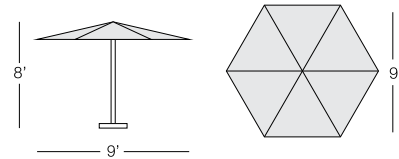

Available pole finishes:

UMBRELLAS AND BASES

UMBRELLAS (FIBERGLASS) AND BASES

 9.0' SQUARE UMBRELLA
FL9SQ
w: 9.0' d: 9.0' h: 8'
Weight: 24 lbs.

 9' HEXAGONAL UMBRELLA
FL9PM
w: 9.0' d: 9.0' h: 8'
Weight: 24 lbs.