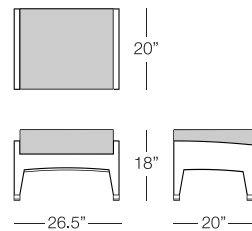

AQUAMARINE

SANTORINI

ARMCHAIR
 SAN101
 w:25.5" d:24.5" h:27.5"
 Seat Height: 16.5"
 Arm Height: 21"
 Weight: 25 lbs.

SIDE TABLE
 SAN501
 dia:19.75" h:14.5"
 Seat Height: N/A
 Arm Height: N/A
 Weight: 11 lbs.

COFFEE TABLE
SAR502
w: 47" d: 31" h:16"
Seat Height: N/A
Arm Height: N/A
Weight: 20 lbs.

Available finish in stock:

GRAPHITE

FIELD STONE

Armchair available in Graphite frame and Field Stone rope.
Tables available in Graphite frame.

SARDINIA

SAVANNAH

ARMCHAIR
SAV101
w:26.5" d:35" h:33"
Seat Height: 17.75"
Arm Height: 24.75"
Weight: 27 lbs.

SOFA
SAV103
w:79.25" d:35" h:33"
Seat Height: 17.75"
Arm Height: 24.75"
Weight: 79 lbs.

OTTOMAN
SAV104
w:26.5" d:20" h:18"
Seat Height: 18"
Arm Height: N/A
Weight: 10 lbs.

SIDE TABLE
with tempered glass top
SAV501
w:19.5" d:19.5" h:20"
Seat Height: N/A
Arm Height: N/A
Weight: 9 lbs.

COFFEE TABLE
with tempered glass top
SAV502
w:47" d:25.5" h:16"
Seat Height: N/A
Arm Height: N/A
Weight: 25 lbs.