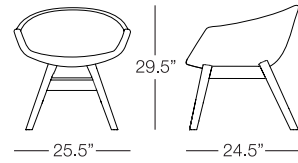

SAPPHIRE BLUE

AQUAMARINE

OSLO

SANTORINI

 **DINING CHAIR**
 SAN302
 w:25.5" d:24.5" h:29.5"
 Seat Height: 18"
 Arm Height: 23"
 Weight: 26 lbs.

 **ROUND DINING TABLE**
 SAN305
 dia:60" h:30"
 Seat Height: N/A
 Arm Height: N/A
 Weight: 100 lbs.