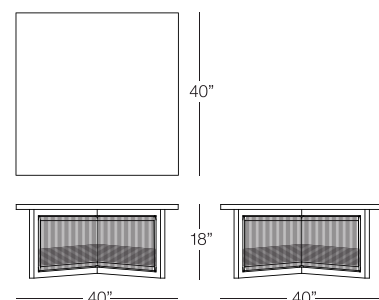

SIDE TABLE
SWI501
w:19" d:19" h:20"
Seat Height: N/A
Arm Height: N/A
Weight: 13 lbs.

COFFEE TABLE
SWI502
w: 40" d: 40" h:18"
Seat Height: N/A
Arm Height: N/A
Weight: 20 lbs.