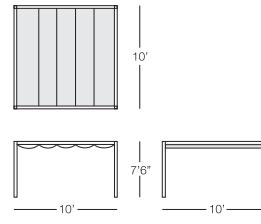

CABANA
WAV960
w:10' d:10' h:7'6"
Seat Height: N/A
Arm Height: N/A
Weight: N/A