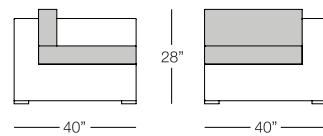

CORNER PIECE
TAN105
w:40" d:40" h:28"
Seat Height: 18"
Arm Height: 28"
Weight: 40 lbs.

SQUARE COFFEE TABLE
with tempered glass top
TAN502
w:40" d:40" h:12"
Seat Height: N/A
Arm Height: N/A
Weight: 30 lbs.

MIDDLE PIECE
TAN106
w:26" d:40" h:28"
Seat Height: 18"
Arm Height: N/A
Weight: 30 lbs.

END PIECE
TAN108
w:40" d:40" h:28"
Seat Height: 18"
Arm Height: 28"
Weight: 38 lbs.

RECTANGULAR OTTOMAN
TAN104
w:40" d:26" h:18"
Seat Height: 18"
Arm Height: N/A
Weight: 13 lbs.