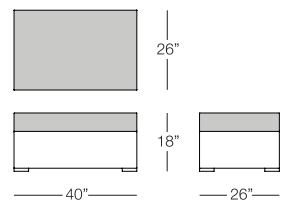

END PIECE
SUN108
w:30" d:30" h:31.5"
Seat Height: 17"
Arm Height: 31.5"
Weight: 50 lbs.

OTTOMAN
SUN104
w:30" d:30" h:17"
Seat Height: 17"
Arm Height: N/A
Weight: 40 lbs.

COFFEE TABLE
SUN502
w:30" d:30" h:8"
Seat Height: N/A
Arm Height: N/A
Weight: 35 lbs.

Available finish in stock:

TEAK

SUNSET

TANGIER

TANGIER

ARMCHAIR
TAN101
w:40" d:40" h:28"
Seat Height: 18"
Arm Height: 28"
Weight:49 lbs.

RECTANGULAR COFFEE TABLE
with tempered glass top
TAN501
w:40" d:26" h:12"
Seat Height: N/A
Arm Height: N/A
Weight: 18 lbs.

CORNER PIECE
TAN105
w:40" d:40" h:28"
Seat Height: 18"
Arm Height: 28"
Weight: 40 lbs.

SQUARE COFFEE TABLE
with tempered glass top
TAN502
w:40" d:40" h:12"
Seat Height: N/A
Arm Height: N/A
Weight: 30 lbs.

MIDDLE PIECE
TAN106
w:26" d:40" h:28"
Seat Height: 18"
Arm Height: N/A
Weight: 30 lbs.

END PIECE
TAN108
w:40" d:40" h:28"
Seat Height: 18"
Arm Height: 28"
Weight: 38 lbs.

RECTANGULAR OTTOMAN
TAN104
w:40" d:26" h:18"
Seat Height: 18"
Arm Height: N/A
Weight: 13 lbs.