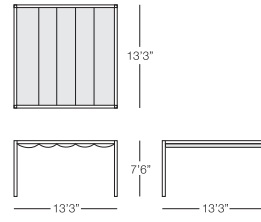

TAUPE

WAVE

 CABANA
WAV960
w:10' d:10' h:7'6"
Seat Height: N/A
Arm Height: N/A
Weight: N/A

 CABANA
WAV961
w:13'3" d:13'3" h:7'6"
Seat Height: N/A
Arm Height: N/A
Weight: N/A

 CABANA
WAV962
w:16'6" d:16'6" h:7'6"
Seat Height: N/A
Arm Height: N/A
Weight: N/A