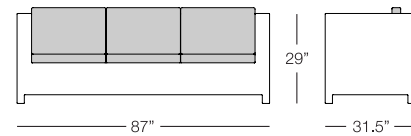

SAPPHIRE BLUE

CITRINE YELLOW

TOPAZ ORANGE

RUBY FUCHSIA

RUBY RED

MAUI

MONACO

ARMCHAIR
MON101
w:31" d:31.5" h:29"
Seat Height: 18"
Arm Height: 29"
Weight: 33 Lbs.

SOFA
MON103
w:87" d:31.5" h:29"
Seat Height: 18"
Arm Height: 29"
Weight: 74 lbs.

OTTOMAN
MON104
w:24" d:24" h:18"
Seat Height: 18"
Arm Height: N/A
Weight: 11 lbs.

COFFEE TABLE
with tempered glass top
MON501
w:24" d:24" h:14"
Seat Height: N/A
Arm Height: N/A
Weight: 17 lbs.