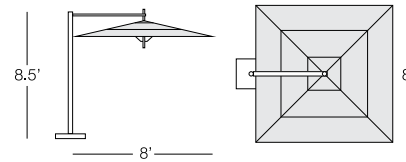

8' SQUARE CANTILEVER
UMBRELLA WITH BASE
FL11CLSQ
w: 8' d: 8' h: 8.5'
Weight: 55 lbs.

90 LB. ROUND CONCRETE-
FILLED UMBRELLA BASE
d: 20" h: 12"
Weight: 90 lbs.

125 LB. ROUND CONCRETE-
FILLED UMBRELLA BASE
d: 24" h: 12"
Weight: 125 lbs.

Icon denotes Fast Track Program item

Available pole finishes:

BLACK

CHAMPAGNE

GLACIER WHITE

SILVER