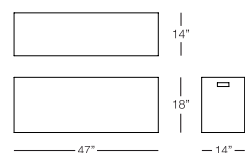

BENCH / COFFEE TABLE

URB404

w: 47" d: 14" h: 18"

Seat Height: 18"

Arm Height: N/A

Weight: 88 lbs.