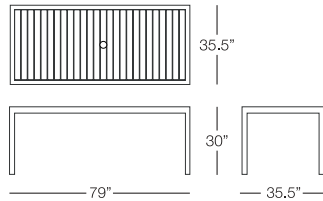

RECTANGULAR DINING TABLE
MRT303
w:78.75" d:35.5" h:30"
Seat Height: N/A
Arm Height: N/A
Weight: 60 lbs.