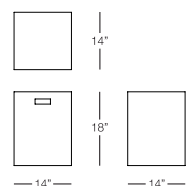

SQUARE STOOL / SIDE TABLE
URB401
w:14" d:14" h:18"
Seat Height: 30"
Arm Height: N/A
Weight: 40 lbs.