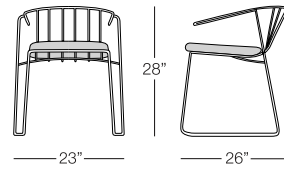

AMAZONÍA

CALI

CONGO

CALI

ARMCHAIR
CAL101
w:25.25" d:27" h:33"
Seat Height: 16"
Arm Height: 26"
Weight: 45 lbs.

SIDE TABLE
CAL501
w:15.75" d:15.75" h:18"
Seat Height: 18"
Arm Height: N/A
Weight: 19 lbs.

Available finish in stock:

TEAK

CONGO

SIDE TABLE
COL306
dia:18" h:20"
Seat Height: N/A
Arm Height: N/A
Weight: 10 lbs.

Available finishes in stock:

GRAPHITE

MARQUISE GREEN

AQUAMARINE

TURQUOISE

SAPPHIRE BLUE

SILVER

CITRINE YELLOW

TOPAZ ORANGE

RUBY FUCHSIA

RUBY RED

INTERCOASTAL

ARMCHAIR
 INT101
 w:23" d:26" h:28"
 Seat Height: 16.75"
 Arm Height: 23"
 Weight: 18 lbs.

COFFEE TABLE
 INT502
 dia:27.5" h:17.75"
 Seat Height: N/A
 Arm Height: N/A
 Weight: 22 lbs.

SIDE TABLE
 INT501
 w:16" d:14" h:15"
 Seat Height: N/A
 Arm Height: N/A
 Weight: 10 lbs.

 Icon denotes Fast Track Program item