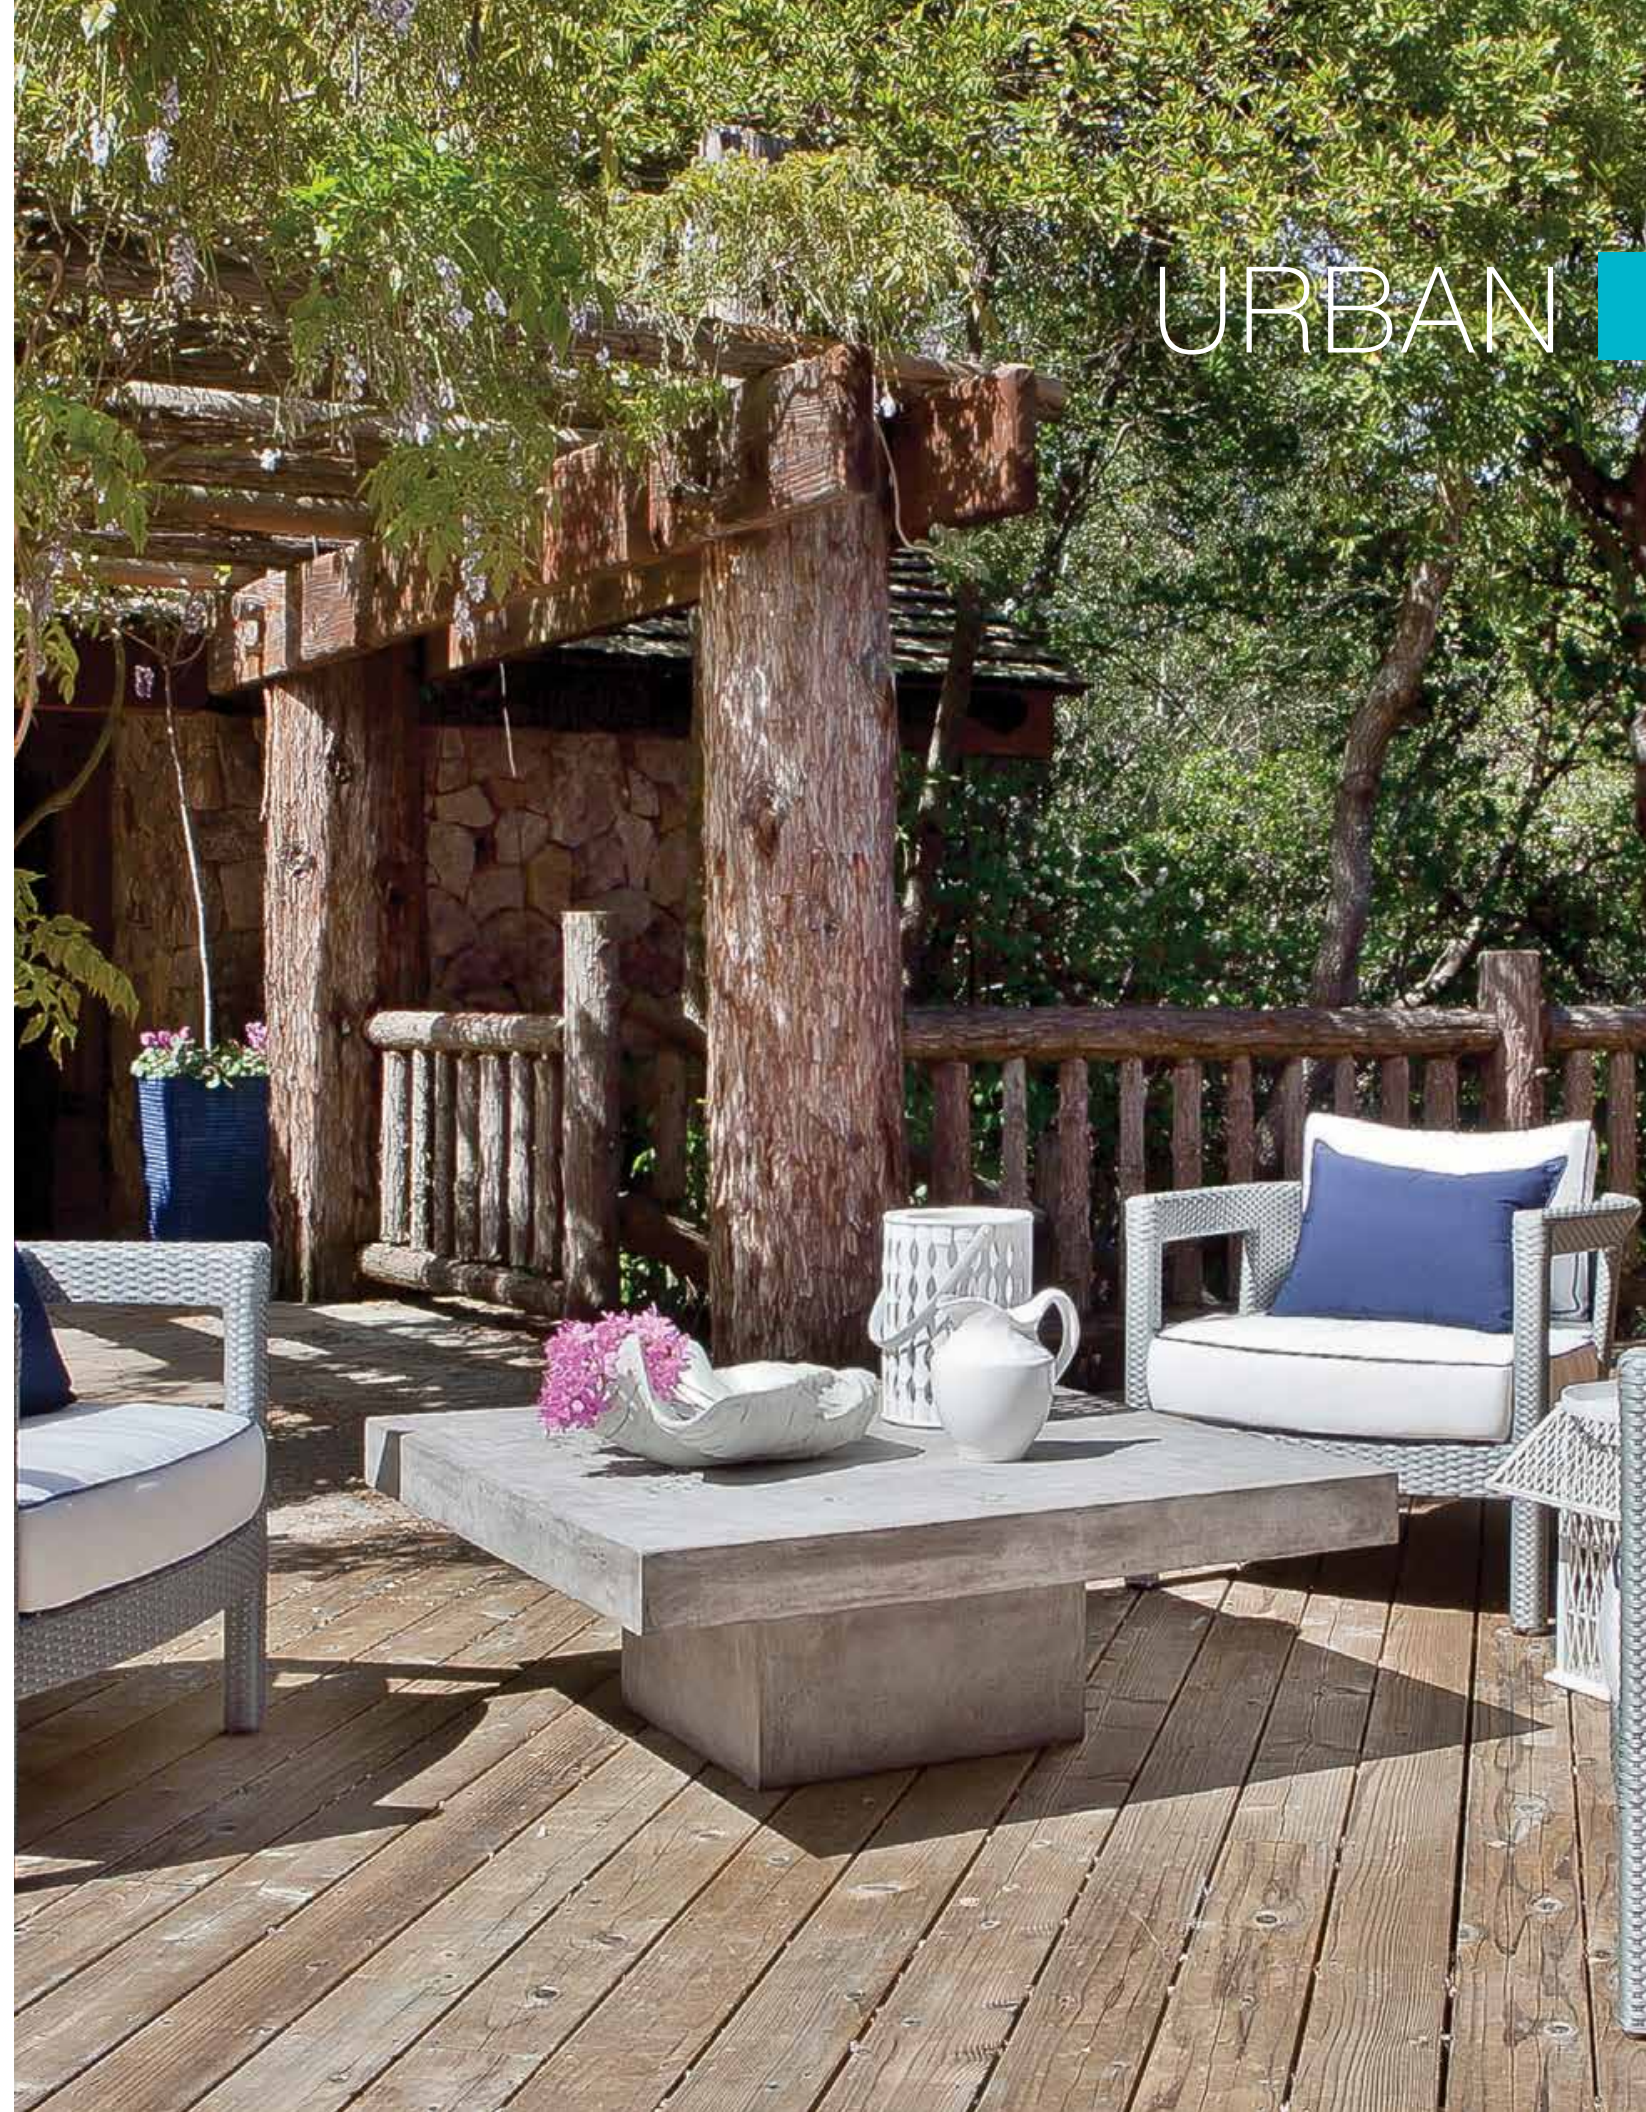

URBAN

COFFEE TABLE
URB501
w:43" d:43" h:16"
Seat Height: N/A
Arm Height: N/A
Weight: 183 lbs.

SMALL COFFEE TABLE
URB502
w:32" d:32" h:16"
Seat Height: N/A
Arm Height: N/A
Weight: 143 lbs.

BENCH / COFFEE TABLE
URB404
w:47" d:14" h:18"
Seat Height: 18"
Arm Height: N/A
Weight: 88 lbs.

Available finish in stock:

GRAY CEMENT

URBAN