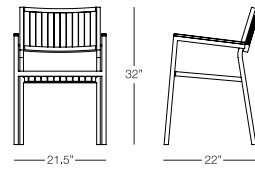

MARBELLA

RECTANGULAR DINING TABLE
with alumiwood top
MAR343
w:72" d:36" h:30"
Seat Height: N/A
Arm Height: N/A
Weight: 92 lbs.

SQUARE DINING TABLE
with alumiwood top
MAR344
w:36" d:36" h:30"
Seat Height: N/A
Arm Height: N/A
Weight: 60 lbs.

Available finish in stock:

GRAPHITE

WALNUT ALUMIWOOD

MARBELLA SENNA

Photo: Marbella table shown with Senna chairs.

SICILIA

DINING CHAIR
SIC301
w:21.5" d:22" h:32"
Seat Height: 18"
Arm Height: 25"
Weight: 12 lbs.

DINING CHAIR
with mesh
SIC300
w:21.5" d:22" h:32"
Seat Height: 18"
Arm Height: 25"
Weight: 10 lbs.

SQUARE DINING TABLE
SIC304
w:36" d:36" h:30"
Seat Height: N/A
Arm Height: N/A
Weight: 29 lbs.

RECTANGULAR DINING TABLE
SIC306
w:64" d:36" h:30"
Seat Height: N/A
Arm Height: N/A
Weight: 57 lbs.