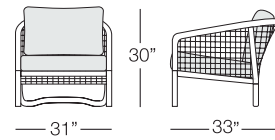

AQUAMARINE

SANTORINI

ARMCHAIR
 SAN101
 w:25.5" d:24.5" h:27.5"
 Seat Height: 16.5"
 Arm Height: 21"
 Weight: 25 lbs.

SIDE TABLE
 SAN501
 dia:19.75" h:14.5"
 Seat Height: N/A
 Arm Height: N/A
 Weight: 11 lbs.

COFFEE TABLE
 SAN502
 dia: 28.75" h:15.5"
 Seat Height: N/A
 Arm Height: N/A
 Weight: 21 lbs.

 Icon denotes Fast Track Program item

Available finishes in Fast Track Program:

WHITE

SILVER

GRAPHITE

SAPPHIRE BLUE

SANTORINI

SARDINIA

ARMCHAIR
SAR101
w:31" d:33" h:30"
Seat Height: 18"
Arm Height: 24"
Weight: 22 lbs.

SOFA
SAR103
w:78.75" d:33" h:30"
Seat Height: 18"
Arm Height: 24"
Weight: 55 lbs.

SIDE TABLE
SAR501
w:20" d:20" h:18"
Seat Height: N/A
Arm Height: N/A
Weight: 13 lbs.