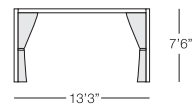

SIDE PANEL CURTAIN
CUR961
w:13'3" d:N/A h:7'6"
Seat Height: N/A
Arm Height: N/A
Weight: N/A