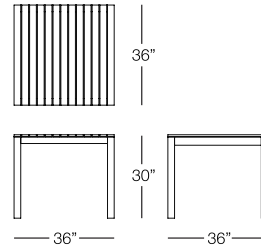

BARSTOOL
CAL401
w: 14" d:14" h:30"
Seat Height: N/A
Arm Height: N/A
Weight: 20 lbs.