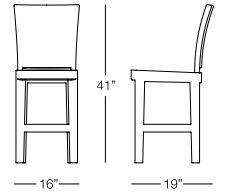

 **ARM PIECE**
TOL108
w:32.5" d:32.5" h:29"
Seat Height: 18"
Arm Height: 29"
Weight: 34 lbs.

 **OTTOMAN**
TOL104
w:32.5" d:31" h:18"
Seat Height: 18"
Arm Height: N/A
Weight: 20 lbs.

 **SIDE TABLE**
with tempered glass top
TOL501
w:18" d:18" h:20"
Seat Height: N/A
Arm Height: N/A
Weight: 10 lbs.

BENCH / COFFEE TABLE
URB404
w:47" d:14" h:18"
Seat Height: 18"
Arm Height: N/A
Weight: 88 lbs.

ROUND STOOL / SIDE TABLE
URB306
dia:14" h:18"
Seat Height: 18"
Arm Height: N/A
Weight: 35 lbs.

SQUARE STOOL / SIDE TABLE
URB401
w:14" d:14" h:18"
Seat Height: 30"
Arm Height: N/A
Weight: 40 lbs.

Available finish in stock:

GRAY CEMENT

URBAN

HATH DINING

ARIA

BARSTOOL
ARI401
w:16" d:20" h:45"
Seat Height: 29"
Arm Height: N/A
Weight: 15 lbs.

COUNTER STOOL
ARI402
w:16" d:19" h:41"
Seat Height: 24"
Arm Height: N/A
Weight: 15 lbs.

BAR TABLE
with alumiwood top
ARI340
w:36" d:36" h:42"
Seat Height: N/A
Arm Height: N/A
Weight: 65 lbs.

COUNTER TABLE
with alumiwood top
ARI341
w:36" d:36" h:36"
Seat Height: N/A
Arm Height: N/A
Weight: 60 lbs.