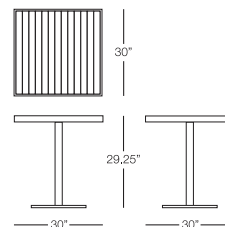

SICILIA

BARSTOOL
SIC401
w:14" d:14" h:30"
Seat Height: 30"
Arm Height: N/A
Weight: 10 lbs.

BARSTOOL
with back
SIC411
w:17.75" d:21.5" h:43.5"
Seat Height: 30.2"
Arm Height: N/A
Weight: 38 lbs.

SQUARE BAR TABLE
SIC320
w:30" d:30" h:44"
Seat Height: N/A
Arm Height: N/A
Weight: 33 lbs.

RECTANGULAR BAR TABLE
SIC321
w:55" d:30" h:44"
Seat Height: N/A
Arm Height: N/A
Weight: 53 lbs.

ROUND PEDESTAL TABLE
SIC850
dia:28" h:29.25"
Seat Height: N/A
Arm Height: N/A
Weight: 29 lbs.

SQUARE PEDESTAL TABLE
SIC860
w:30" d:30" h:29.25"
Seat Height: N/A
Arm Height: N/A
Weight: 29 lbs.

Available mesh options:

- Batylite
- Sunbrella
- Phifertex
- COM

Available finish in stock:

SIC850, SIC860, SIC851, and SIC861 available in anodized aluminum frame/gray alumiwood only. All other Sicilia pieces available in anodized aluminum/gray faux teak only.