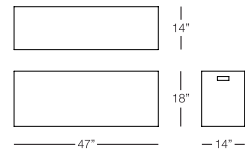

URBAN

COFFEE TABLE
URB501
w:43" d:43" h:16"
Seat Height: N/A
Arm Height: N/A
Weight: 183 lbs.

SMALL COFFEE TABLE
URB502
w:32" d:32" h:16"
Seat Height: N/A
Arm Height: N/A
Weight: 143 lbs.

BENCH / COFFEE TABLE
URB404
w:47" d:14" h:18"
Seat Height: 18"
Arm Height: N/A
Weight: 88 lbs.

Available finish in stock:

GRAY CEMENT

URBAN