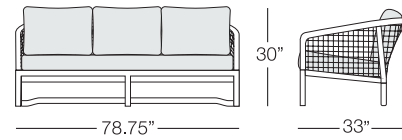

COFFEE TABLE
 SAN502
 dia: 28.75" h:15.5"
 Seat Height: N/A
 Arm Height: N/A
 Weight: 21 lbs.

 Icon denotes Fast Track Program item

Available finishes in Fast Track Program:

WHITE

SILVER

GRAPHITE

SAPPHIRE BLUE

SANTORINI

SARDINIA

ARMCHAIR
SAR101
w:31" d:33" h:30"
Seat Height: 18"
Arm Height: 24"
Weight: 22 lbs.

SOFA
SAR103
w:78.75" d:33" h:30"
Seat Height: 18"
Arm Height: 24"
Weight: 55 lbs.

SIDE TABLE
SAR501
w:20" d:20" h:18"
Seat Height: N/A
Arm Height: N/A
Weight: 13 lbs.

COFFEE TABLE
SAR502
w: 47" d: 31" h:16"
Seat Height: N/A
Arm Height: N/A
Weight: 20 lbs.

Available finish in stock:

GRAPHITE

FIELD STONE

Armchair available in Graphite frame and Field Stone rope.
Tables available in Graphite frame.