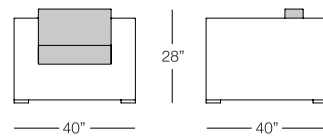

END PIECE
SUN108
w:30" d:30" h:31.5"
Seat Height: 17"
Arm Height: 31.5"
Weight: 50 lbs.

OTTOMAN
SUN104
w:30" d:30" h:17"
Seat Height: 17"
Arm Height: N/A
Weight: 40 lbs.

COFFEE TABLE
SUN502
w:30" d:30" h:8"
Seat Height: N/A
Arm Height: N/A
Weight: 35 lbs.

Available finish in stock:

TEAK

SUNSET

TANGIER

TANGIER

ARMCHAIR
TAN101
w:40" d:40" h:28"
Seat Height: 18"
Arm Height: 28"
Weight:49 lbs.

RECTANGULAR COFFEE TABLE
with tempered glass top
TAN501
w:40" d:26" h:12"
Seat Height: N/A
Arm Height: N/A
Weight: 18 lbs.