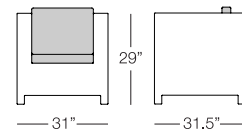

MARTINIQUE

SIDE TABLE
MRT501
w:15.75" d:15.75" h:17.75"
Seat Height: N/A
Arm Height: N/A
Weight: 8 lbs.

Available finish in stock:

TEXTURED GRAPHITE

TEAK ALUMIWOOD

MAUI

LEISURE CHAIR
MAU101
w:29" d:42" h:35"
Seat Height: 16"
Arm Height: N/A
Weight: 35 lbs.

OTTOMAN
MAU104
w:29" d:32" h:14"
Seat Height: 14"
Arm Height: N/A
Weight: 12 lbs.

Available finishes in stock:

GRAPHITE

WHITE

SILVER

MARQUISE GREEN

AQUAMARINE

TURQUOISE

SAPPHIRE BLUE

CITRINE YELLOW

TOPAZ ORANGE

RUBY FUCHSIA

RUBY RED

MAUI

MONACO

ARMCHAIR
MON101
w:31" d:31.5" h:29"
Seat Height: 18"
Arm Height: 29"
Weight: 33 Lbs.

SOFA
MON103
w:87" d:31.5" h:29"
Seat Height: 18"
Arm Height: 29"
Weight: 74 lbs.

OTTOMAN
MON104
w:24" d:24" h:18"
Seat Height: 18"
Arm Height: N/A
Weight: 11 lbs.

COFFEE TABLE
with tempered glass top
MON501
w:24" d:24" h:14"
Seat Height: N/A
Arm Height: N/A
Weight: 17 lbs.