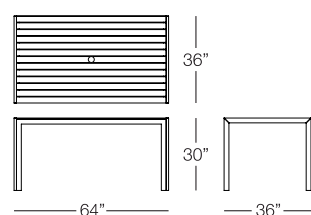

RECTANGULAR DINING TABLE
with alumiwood top
FLO306
w:64" d:36" h:30"
Seat Height: N/A
Arm Height: N/A
Weight: 57 lbs.