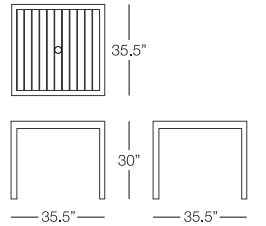

MARTINIQUE

DINING CHAIR
MRT301
w:19" d:21.5" h:33.5"
Seat Height: 17.75"
Arm Height: N/A
Weight: 6 lbs.

DINING CHAIR
with arms
MRT302
w:22.5" d:21.5" h:33.5"
Seat Height: 17.75"
Arm Height: 24"
Weight: 8 lbs.

SQUARE DINING TABLE
MRT304
w:35.5" d:35.5" h:30"
Seat Height: N/A
Arm Height: N/A
Weight: 20 lbs.

BARSTOOL
with arms
MRT402
w:22.5" d:22.5" h:46"
Seat Height: 30"
Arm Height: 37"
Weight: 15 lbs.

Available finish in stock:

TEXTURED GRAPHITE

TEAK ALUMIWOOD

AGED FAUX TEAK

Dining Tables available in Textured Graphite frame with Teak Alumiwood. Dining Chairs and Barstool available in Textured Graphite frame with Aged Faux Teak.

MARTINIQUE