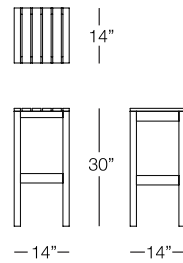

CALI

DINING CHAIR
CAL302
w:21.5" d:24" h:33.5"
Seat Height: 16"
Arm Height: 25"
Weight: 27 lbs.

SQUARE DINING TABLE
CAL304
w:36" d:36" h:30"
Seat Height: N/A
Arm Height: N/A
Weight: 67 lbs.

BARSTOOL
CAL401
w: 14" d:14" h:30"
Seat Height: N/A
Arm Height: N/A
Weight: 20 lbs.

Available finish in stock: