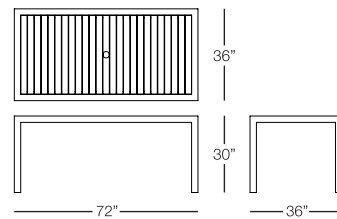

MARBELLA

RECTANGULAR DINING TABLE
with alumiwood top
MAR343
w:72" d:36" h:30"
Seat Height: N/A
Arm Height: N/A
Weight: 92 lbs.

SQUARE DINING TABLE
with alumiwood top
MAR344
w:36" d:36" h:30"
Seat Height: N/A
Arm Height: N/A
Weight: 60 lbs.