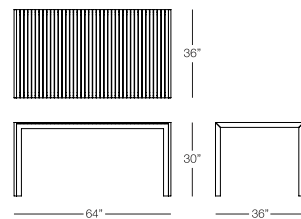

RECTANGULAR DINING TABLE
SIC306
w:64" d:36" h:30"
Seat Height: N/A
Arm Height: N/A
Weight: 57 lbs.