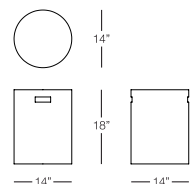

ROUND STOOL / SIDE TABLE

URB306

Dia: 14" h: 18"

Seat Height: 18"

Arm Height: N/A

Weight: 35 lbs.

SQUARE STOOL / SIDE TABLE

URB401