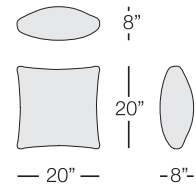

PILLOW
SAC202
w:20" d:20" h:8"
Seat Height: 8"
Arm Height: N/A
Weight: 4 lbs.