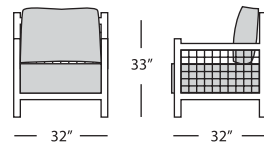

CORNER PIECE
TAN105
w:40" d:40" h:28"
Seat Height: 18"
Arm Height: 28"
Weight: 40 lbs.

SQUARE COFFEE TABLE
with tempered glass top
TAN502
w:40" d:40" h:12"
Seat Height: N/A
Arm Height: N/A
Weight: 30 lbs.

MIDDLE PIECE
TAN106
w:26" d:40" h:28"
Seat Height: 18"
Arm Height: N/A
Weight: 30 lbs.

END PIECE
TAN108
w:40" d:40" h:28"
Seat Height: 18"
Arm Height: 28"
Weight: 38 lbs.

RECTANGULAR OTTOMAN
TAN104
w:40" d:26" h:18"
Seat Height: 18"
Arm Height: N/A
Weight: 13 lbs.

SQUARE OTTOMAN
TAN107
w:40" d:40" h:18"
Seat Height: 18"
Arm Height: N/A
Weight: 22 lbs.

Available finish in stock:

GRAPHITE

TAOS

ARMCHAIR
TAO101
w:32" d:32" h:33"
Seat Height: 18"
Arm Height: 26"
Weight: 26 lbs.

LOVESEAT
TAO102
w:57" d:32" h:33"
Seat Height: 18"
Arm Height: 26"
Weight: 35 lbs.

SOFA
TAO103
w:84" d:32" h:33"
Seat Height: 18"
Arm Height: 26"
Weight: 46 lbs.

SIDE TABLE
with tempered glass top
TAO501
w:23" d:23" h:22"
Seat Height: N/A
Arm Height: N/A
Weight: 16 lbs.