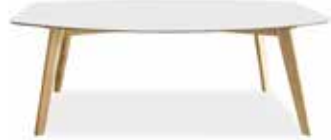

SAPPHIRE BLUE

AQUAMARINE

OSLO

SANTORINI

 **DINING CHAIR**
 SAN302
 w:25.5" d:24.5" h:29.5"
 Seat Height: 18"
 Arm Height: 23"
 Weight: 26 lbs.

 **ROUND DINING TABLE**
 SAN305
 dia:60" h:30"
 Seat Height: N/A
 Arm Height: N/A
 Weight: 100 lbs.