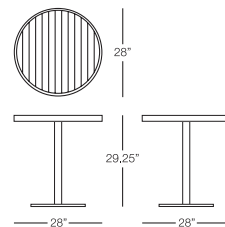

RECTANGULAR DINING TABLE
SIC303
w:80" d:40" h:30"
Seat Height: N/A
Arm Height: N/A
Weight: 71 lbs.

BENCH
SIC402
w:51" d:14" h:18"
Seat Height: 18"
Arm Height: N/A
Weight: 23 lbs.

SICILIA

BARSTOOL
SIC401
w:14" d:14" h:30"
Seat Height: 30"
Arm Height: N/A
Weight: 10 lbs.

BARSTOOL
with back
SIC411
w:17.75" d:21.5" h:43.5"
Seat Height: 30.2"
Arm Height: N/A
Weight: 38 lbs.

SQUARE BAR TABLE
SIC320
w:30" d:30" h:44"
Seat Height: N/A
Arm Height: N/A
Weight: 33 lbs.

RECTANGULAR BAR TABLE
SIC321
w:55" d:30" h:44"
Seat Height: N/A
Arm Height: N/A
Weight: 53 lbs.

ROUND PEDESTAL TABLE
SIC850
dia:28" h:29.25"
Seat Height: N/A
Arm Height: N/A
Weight: 29 lbs.

SQUARE PEDESTAL TABLE
SIC860
w:30" d:30" h:29.25"
Seat Height: N/A
Arm Height: N/A
Weight: 29 lbs.

ROUND PEDESTAL BAR TABLE
SIC851
dia: 28" h:44"
Seat Height: N/A
Arm Height: N/A
Weight: 45 lbs.