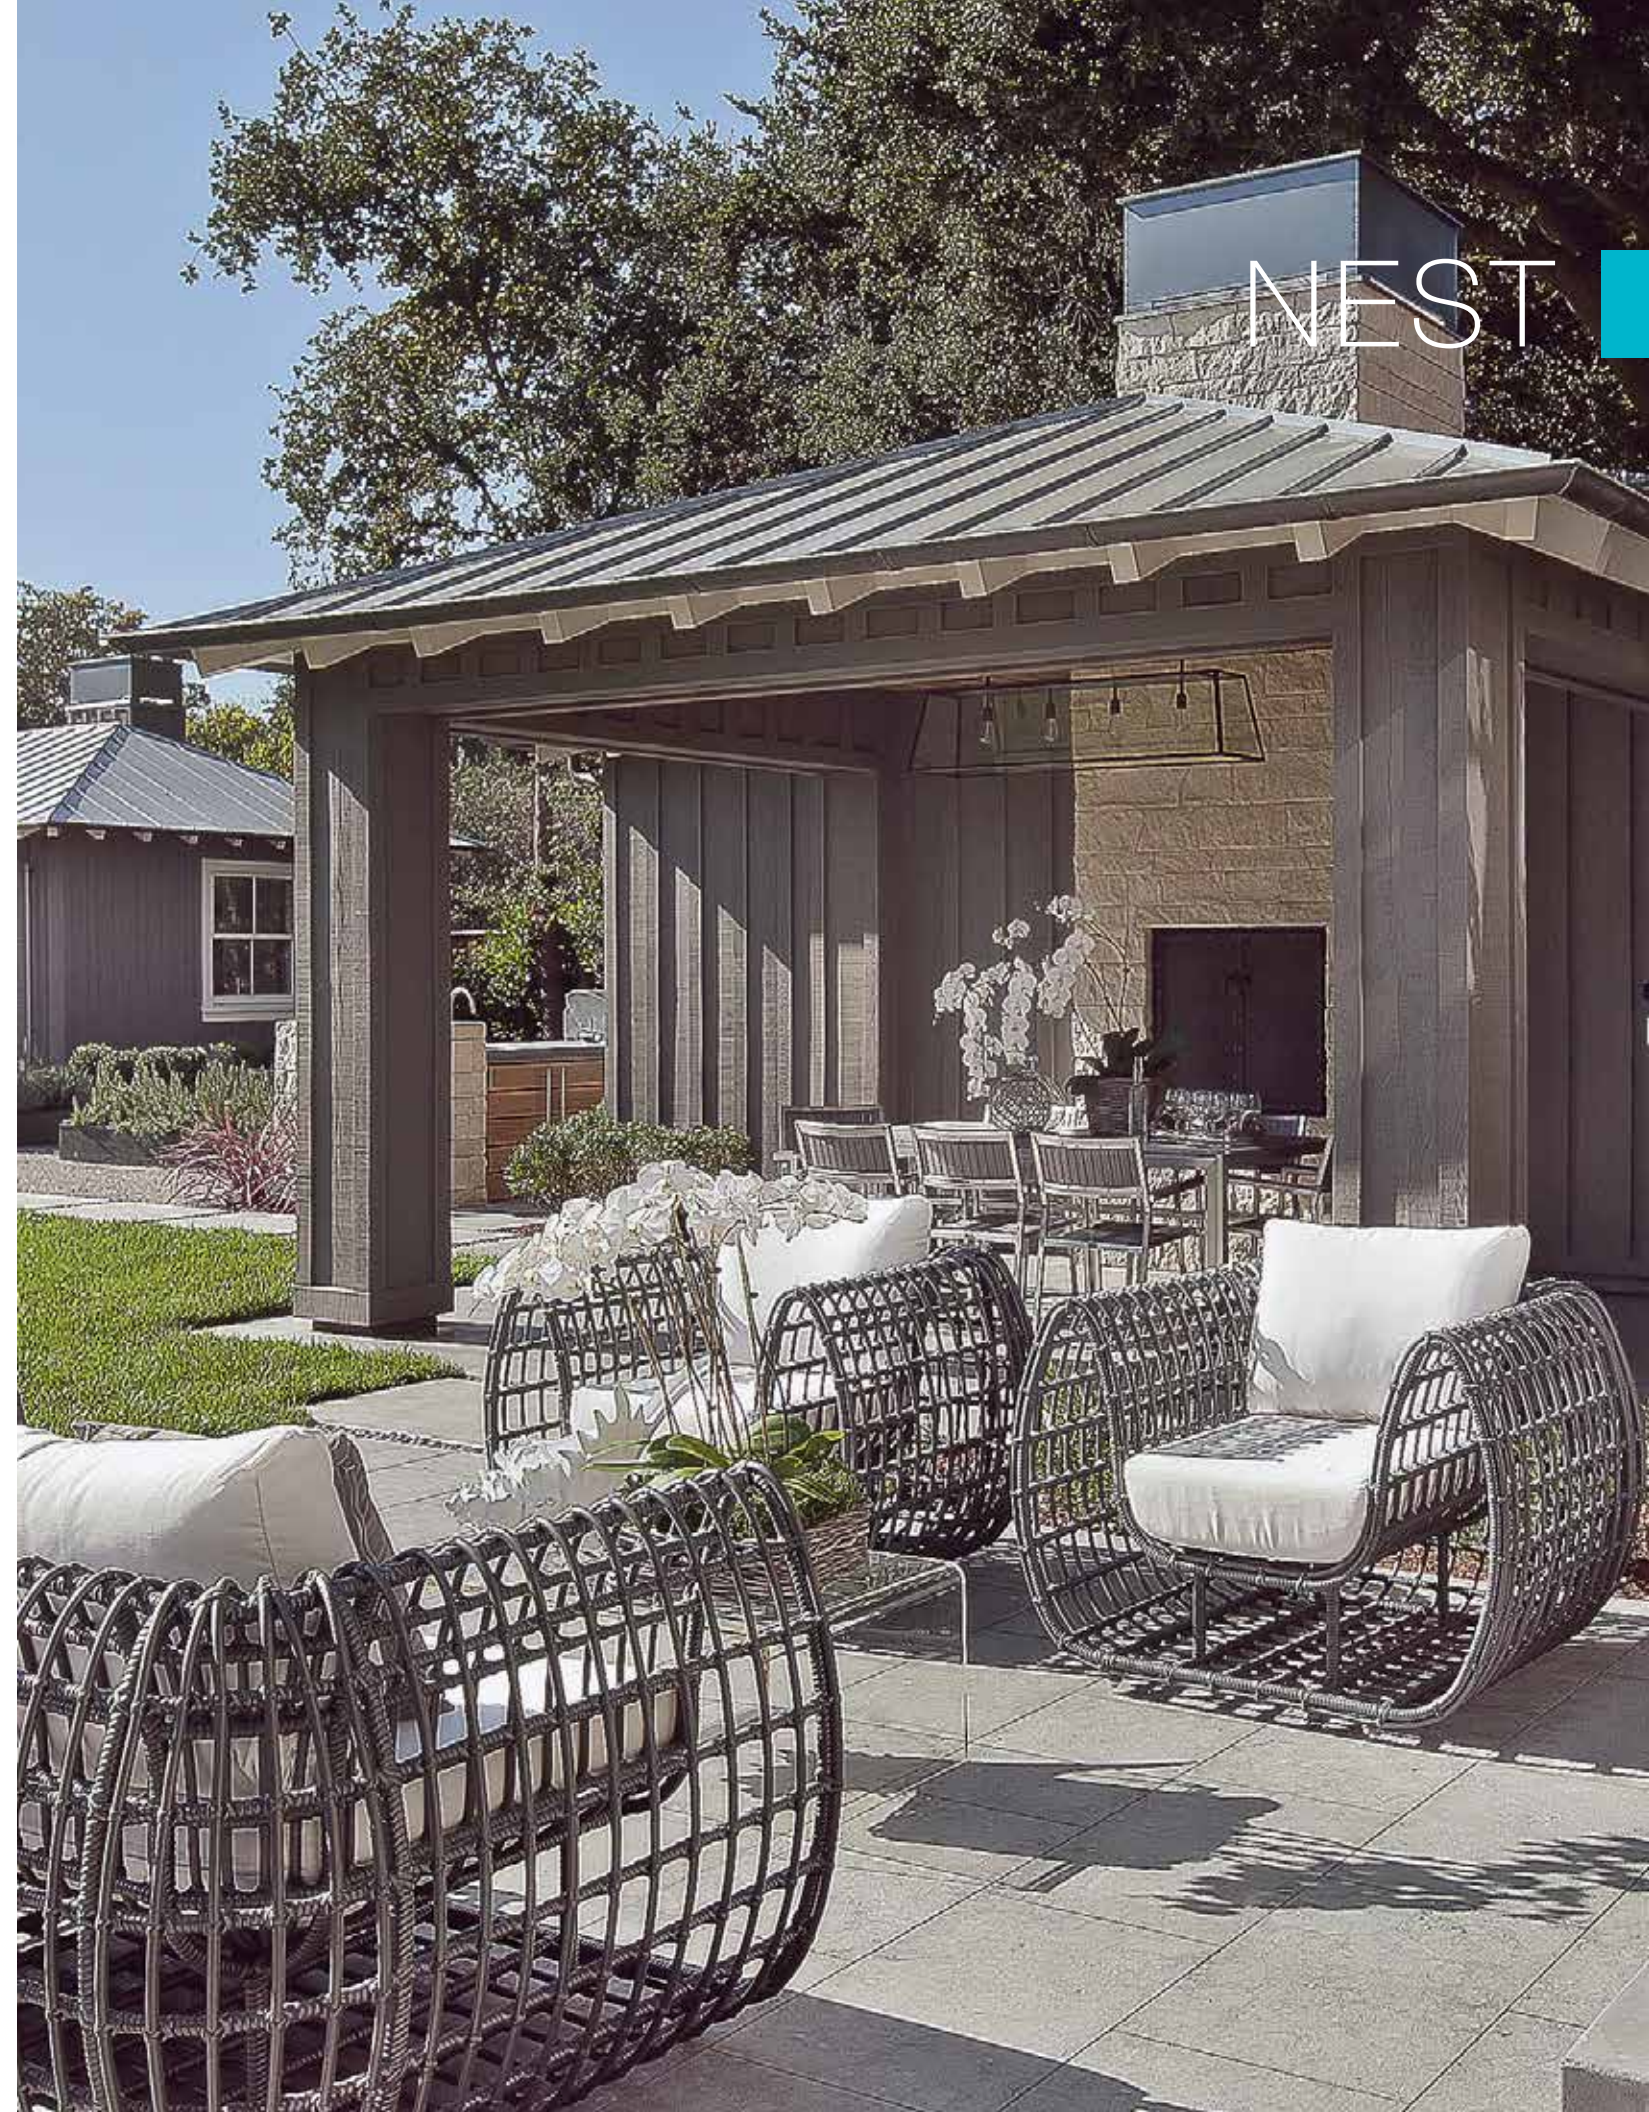

Available finish in stock:

NEST

NEST

OSLO

OSLO

ARMCHAIR
 OSL101
 w:33" d:31.5" h:26.5"
 Seat Height: 15.25"
 Arm Height: 26.5"
 Weight: 40 lbs.

COFFEE TABLE
 OSL502
 w:32" d:32" h:16"
 Seat Height: N/A
 Arm Height: N/A
 Weight: 31 lbs.