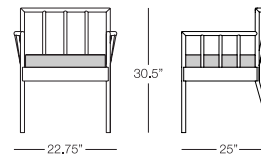

MARTINIQUE

OSLO

 **DINING CHAIR**
OSL301
w:22" d:25" h:30.5"
Seat Height: 19"
Arm Height: N/A"
Weight: 9 lbs.

 **DINING CHAIR**
with arms
OSL302
w:22.75" d:25" h:30.5"
Seat Height: 19"
Arm Height: 24.75"
Weight: 11 lbs.