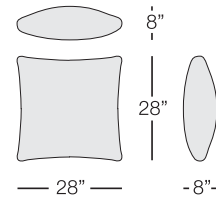

PILLOW
SAC282
w:28" d:28" h:8"
Seat Height: 8"
Arm Height: N/A
Weight: 5 lbs.