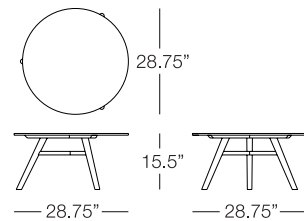

LOVESEAT
 OSL102
 w:62" d:31.5" h:26.5"
 Seat Height: 15.25"
 Arm Height: 26.5"
 Weight: 60 lbs.

SOFA
 OSL103
 w:92" d:31.5" h:26.5"
 Seat Height: 15.25"
 Arm Height: 26.5"
 Weight: 78 lbs.

SIDE TABLE
 OSL501
 w:21.75" d:21.75" h:16"
 Seat Height: N/A
 Arm Height: N/A
 Weight: 16 lbs.

AQUAMARINE

SANTORINI

ARMCHAIR
 SAN101
 w:25.5" d:24.5" h:27.5"
 Seat Height: 16.5"
 Arm Height: 21"
 Weight: 25 lbs.

SIDE TABLE
 SAN501
 dia:19.75" h:14.5"
 Seat Height: N/A
 Arm Height: N/A
 Weight: 11 lbs.

COFFEE TABLE
 SAN502
 dia: 28.75" h:15.5"
 Seat Height: N/A
 Arm Height: N/A
 Weight: 21 lbs.

 Icon denotes Fast Track Program item

Available finishes in Fast Track Program:

WHITE

SILVER

GRAPHITE

SAPPHIRE BLUE