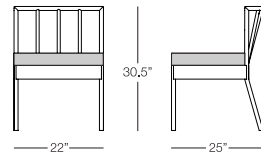

RECTANGULAR DINING TABLE
MRT303
w:78.75" d:35.5" h:30"
Seat Height: N/A
Arm Height: N/A
Weight: 60 lbs.

BARSTOOL
with arms
MRT402
w:22.5" d:22.5" h:46"
Seat Height: 30"
Arm Height: 37"
Weight: 15 lbs.

SQUARE BAR TABLE
MRT310
w:35.5" d:35.5" h:41.25"
Seat Height: N/A
Arm Height: N/A
Weight: 30 lbs.

MARTINIQUE

OSLO

 **DINING CHAIR**
OSL301
w:22" d:25" h:30.5"
Seat Height: 19"
Arm Height: N/A"
Weight: 9 lbs.

 **DINING CHAIR**
with arms
OSL302
w:22.75" d:25" h:30.5"
Seat Height: 19"
Arm Height: 24.75"
Weight: 11 lbs.