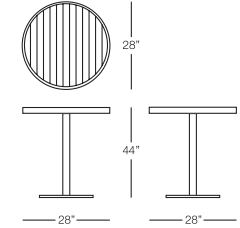

RECTANGULAR DINING TABLE
SIC303
w:80" d:40" h:30"
Seat Height: N/A
Arm Height: N/A
Weight: 71 lbs.

BENCH
SIC402
w:51" d:14" h:18"
Seat Height: 18"
Arm Height: N/A
Weight: 23 lbs.

SICILIA

BARSTOOL
SIC401
w:14" d:14" h:30"
Seat Height: 30"
Arm Height: N/A
Weight: 10 lbs.

BARSTOOL
with back
SIC411
w:17.75" d:21.5" h:43.5"
Seat Height: 30.2"
Arm Height: N/A
Weight: 38 lbs.

SQUARE BAR TABLE
SIC320
w:30" d:30" h:44"
Seat Height: N/A
Arm Height: N/A
Weight: 33 lbs.

RECTANGULAR BAR TABLE
SIC321
w:55" d:30" h:44"
Seat Height: N/A
Arm Height: N/A
Weight: 53 lbs.

ROUND PEDESTAL TABLE
SIC850
dia:28" h:29.25"
Seat Height: N/A
Arm Height: N/A
Weight: 29 lbs.

SQUARE PEDESTAL TABLE
SIC860
w:30" d:30" h:29.25"
Seat Height: N/A
Arm Height: N/A
Weight: 29 lbs.

ROUND PEDESTAL BAR TABLE
SIC851
dia: 28" h:44"
Seat Height: N/A
Arm Height: N/A
Weight: 45 lbs.