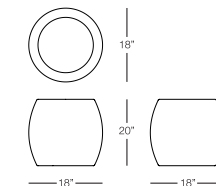

Available finish in stock:

NEST

ADIRONDACK

AMAZONÍA

ARMCHAIR
AMZ101
w:29.5" d:35" h:30"
Seat Height: 18"
Arm Height: 21.5"
Weight: 22 lbs.

CHAIR
AMZ106
w:29.5" d:35" h:30"
Seat Height: 18"
Arm Height: 21.5"
Weight: 22 lbs.

SOFA
AMZ103
w:74" d:36" h:30"
Seat Height: 18"
Arm Height: 21.5"
Weight: 55 lbs.

SIDE TABLE
AMZ501
w:21" d:21" h:20"
Seat Height: N/A
Arm Height: N/A
Weight: 13 lbs.

COFFEE TABLE
AMZ502
w:39" d:22" h:18"
Seat Height: N/A
Arm Height: N/A
Weight: 20 lbs.

AMAZONÍA

CALI

CONGO

CALI

ARMCHAIR
CAL101
w:25.25" d:27" h:33"
Seat Height: 16"
Arm Height: 26"
Weight: 45 lbs.

SIDE TABLE
CAL501
w:15.75" d:15.75" h:18"
Seat Height: 18"
Arm Height: N/A
Weight: 19 lbs.

Available finish in stock:

TEAK

CONGO

SIDE TABLE
COL306
dia:18" h:20"
Seat Height: N/A
Arm Height: N/A
Weight: 10 lbs.

Available finishes in stock:

GRAPHITE

MARQUISE GREEN

AQUAMARINE

TURQUOISE