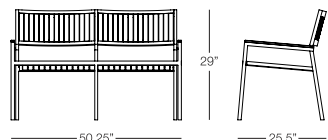

SIDE TABLE
SWI501
w:19" d:19" h:20"
Seat Height: N/A
Arm Height: N/A
Weight: 13 lbs.

COFFEE TABLE
SWI502
w: 40" d: 40" h:18"
Seat Height: N/A
Arm Height: N/A
Weight: 20 lbs.

Available finish in stock:

GRAPHITE

FIELD STONE

GRANITE

Seating available in Graphite frame and Field Stone and Granite rope.
Tables available in Graphite frame, Field Stone and Granite rope and Graphite HPL tops.

SAWAI

SICILIA

ARMCHAIR
SIC101
w:25.75" d:25.5" h:29"
Seat Height: 15"
Arm Height: 23.5"
Weight: 17 lbs.

LOVESEAT
SIC102
w:50.25" d:25.5" h:29"
Seat Height: 17"
Arm Height: 27"
Weight: 49 lbs.

SIDE TABLE
SIC501
w:15.75" d:15.75" h:18"
Seat Height: N/A
Arm Height: N/A
Weight: 5 lbs.

COFFEE TABLE
SIC502
w:48" d:22" h:15.75"
Seat Height: N/A
Arm Height: N/A
Weight: 25 lbs.