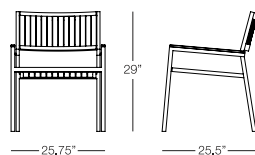

AQUAMARINE

SANTORINI

ARMCHAIR
 SAN101
 w:25.5" d:24.5" h:27.5"
 Seat Height: 16.5"
 Arm Height: 21"
 Weight: 25 lbs.

SIDE TABLE
 SAN501
 dia:19.75" h:14.5"
 Seat Height: N/A
 Arm Height: N/A
 Weight: 11 lbs.

SIDE TABLE
SWI501
w:19" d:19" h:20"
Seat Height: N/A
Arm Height: N/A
Weight: 13 lbs.

COFFEE TABLE
SWI502
w: 40" d: 40" h:18"
Seat Height: N/A
Arm Height: N/A
Weight: 20 lbs.

Available finish in stock:

GRAPHITE

FIELD STONE

GRANITE

Seating available in Graphite frame and Field Stone and Granite rope.
Tables available in Graphite frame, Field Stone and Granite rope and Graphite HPL tops.

SAWAI

SICILIA

ARMCHAIR
SIC101
w:25.75" d:25.5" h:29"
Seat Height: 15"
Arm Height: 23.5"
Weight: 17 lbs.

LOVESEAT
SIC102
w:50.25" d:25.5" h:29"
Seat Height: 17"
Arm Height: 27"
Weight: 49 lbs.

SIDE TABLE
SIC501
w:15.75" d:15.75" h:18"
Seat Height: N/A
Arm Height: N/A
Weight: 5 lbs.

COFFEE TABLE
SIC502
w:48" d:22" h:15.75"
Seat Height: N/A
Arm Height: N/A
Weight: 25 lbs.