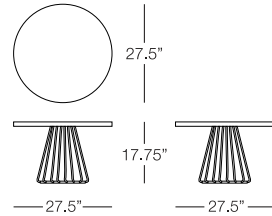

AMAZONÍA

CALI

CONGO

CALI

ARMCHAIR
CAL101
w:25.25" d:27" h:33"
Seat Height: 16"
Arm Height: 26"
Weight: 45 lbs.

SIDE TABLE
CAL501
w:15.75" d:15.75" h:18"
Seat Height: 18"
Arm Height: N/A
Weight: 19 lbs.

Available finish in stock:

TEAK

CONGO

SIDE TABLE
COL306
dia:18" h:20"
Seat Height: N/A
Arm Height: N/A
Weight: 10 lbs.

Available finishes in stock:

GRAPHITE

MARQUISE GREEN

AQUAMARINE

TURQUOISE

SAPPHIRE BLUE

SILVER

CITRINE YELLOW

TOPAZ ORANGE

RUBY FUCHSIA

RUBY RED

INTERCOASTAL

ARMCHAIR
 INT101
 w:23" d:26" h:28"
 Seat Height: 16.75"
 Arm Height: 23"
 Weight: 18 lbs.

COFFEE TABLE
 INT502
 dia:27.5" h:17.75"
 Seat Height: N/A
 Arm Height: N/A
 Weight: 22 lbs.

SIDE TABLE
 INT501
 w:16" d:14" h:15"
 Seat Height: N/A
 Arm Height: N/A
 Weight: 10 lbs.

 Icon denotes Fast Track Program item