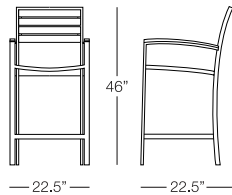

 DINING CHAIR
INT301
w:23.25" d:23" h:30.25"
Seat Height: 17.5"
Arm Height: N/A
Weight: 14 lbs.

 DINING TABLE
INT305
dia:29.5" h:29.75"
Seat Height: N/A
Arm Height: N/A
Weight: 30 lbs.

 BAR STOOL
INT401
w:21.25" d:19" h:34"
Seat Height: 29"
Arm Height: N/A
Weight: 17 lbs.

 BAR TABLE
INT320
dia:29.5" h:41"
Seat Height: N/A
Arm Height: N/A
Weight: 53 lbs.

 Icon denotes Fast Track Program item

Available finishes in Fast Track Program:

INTERCOASTAL

MARTINIQUE

DINING CHAIR
MRT301
w:19" d:21.5" h:33.5"
Seat Height: 17.75"
Arm Height: N/A
Weight: 6 lbs.

DINING CHAIR
with arms
MRT302
w:22.5" d:21.5" h:33.5"
Seat Height: 17.75"
Arm Height: 24"
Weight: 8 lbs.

SQUARE DINING TABLE
MRT304
w:35.5" d:35.5" h:30"
Seat Height: N/A
Arm Height: N/A
Weight: 20 lbs.

RECTANGULAR DINING TABLE
MRT303
w:78.75" d:35.5" h:30"
Seat Height: N/A
Arm Height: N/A
Weight: 60 lbs.

BARSTOOL
with arms
MRT402
w:22.5" d:22.5" h:46"
Seat Height: 30"
Arm Height: 37"
Weight: 15 lbs.

SQUARE BAR TABLE
MRT310
w:35.5" d:35.5" h:41.25"
Seat Height: N/A
Arm Height: N/A
Weight: 30 lbs.