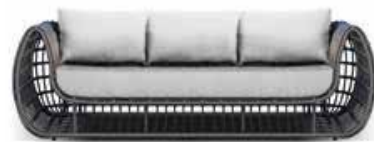

Available finish in stock:

GRAPHITE

MONACO

NEST

ARMCHAIR
NES101
w:40" d:36" h:29"
Seat Height: 17"
Arm Height: 29"
Weight: 50 lbs.

LOVESEAT
NES102
w:74" d:36" h:29"
Seat Height: 17"
Arm Height: 29"
Weight: 66 lbs.