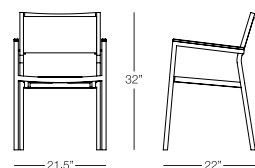

AQUAMARINE

SANTORINI

ARMCHAIR
 SAN101
 w:25.5" d:24.5" h:27.5"
 Seat Height: 16.5"
 Arm Height: 21"
 Weight: 25 lbs.

SIDE TABLE
 SAN501
 dia:19.75" h:14.5"
 Seat Height: N/A
 Arm Height: N/A
 Weight: 11 lbs.

SQUARE DINING TABLE
CAL304
w:36" d:36" h:30"
Seat Height: N/A
Arm Height: N/A
Weight: 67 lbs.

BARSTOOL
CAL401
w: 14" d:14" h:30"
Seat Height: N/A
Arm Height: N/A
Weight: 20 lbs.

Available finish in stock:

TEAK

ELLIE

DINING CHAIR
ELL301
w:23.5" d:22" h:32.25"
Seat Height: 18.5"
Arm Height: N/A
Weight: 18 lbs.

ELLIE

Icon denotes Fast Track Program item

Available finishes in Fast Track Program:

FLORENCE

DINING CHAIR
with mesh
FLO302
w:21.5" d:22" h:32"
Seat Height: 18"
Arm Height: 25"
Weight: 10 lbs.

SQUARE DINING TABLE
with alumiwood top
FLO304
w:36" d:36" h:30"
Seat Height: N/A
Arm Height: N/A
Weight: 29 lbs.

RECTANGULAR DINING TABLE
with alumiwood top
FLO306
w:64" d:36" h:30"
Seat Height: N/A
Arm Height: N/A
Weight: 57 lbs.