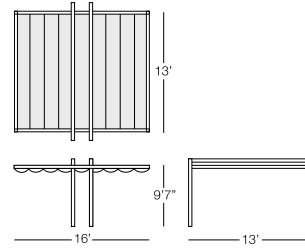

Available roof fabrics in Fast Track Program:

MOTION

 CABANA
 MOT960
 w:16' d:10' h:9'7"
 Seat Height: N/A
 Arm Height: N/A
 Weight: N/A

 CABANA
 MOT961
 w:16' d:13' h:9'7"
 Seat Height: N/A
 Arm Height: N/A
 Weight: N/A