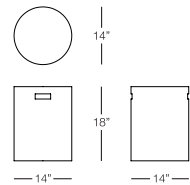

TOLEDO

 **ARMCHAIR**
TOL101
w:29" d:32.5" h:29"
Seat Height: 18"
Arm Height: 29"
Weight: 33 lbs.

 **CORNER PIECE**
TOL105
w:32.5" d:32.5" h:29"
Seat Height: 18"
Arm Height: 29"
Weight: 40 lbs.

 **MIDDLE PIECE**
TOL106
w:31" d:32.5" h:29"
Seat Height: 18"
Arm Height: N/A
Weight: 30 lbs.

 **ARM PIECE**
TOL108
w:32.5" d:32.5" h:29"
Seat Height: 18"
Arm Height: 29"
Weight: 34 lbs.

 **OTTOMAN**
TOL104
w:32.5" d:31" h:18"
Seat Height: 18"
Arm Height: N/A
Weight: 20 lbs.

 **SIDE TABLE**
with tempered glass top
TOL501
w:18" d:18" h:20"
Seat Height: N/A
Arm Height: N/A
Weight: 10 lbs.

CITRINE YELLOW

TOPAZ ORANGE

RUBY RED

FUCHSIA

AQUAMARINE

URBAN

COFFEE TABLE
URB501
w:43" d:43" h:16"
Seat Height: N/A
Arm Height: N/A
Weight: 183 lbs.

SMALL COFFEE TABLE
URB502
w:32" d:32" h:16"
Seat Height: N/A
Arm Height: N/A
Weight: 143 lbs.

BENCH / COFFEE TABLE
URB404
w:47" d:14" h:18"
Seat Height: 18"
Arm Height: N/A
Weight: 88 lbs.

ROUND STOOL / SIDE TABLE
URB306
dia:14" h:18"
Seat Height: 18"
Arm Height: N/A
Weight: 35 lbs.

SQUARE STOOL / SIDE TABLE
URB401
w:14" d:14" h:18"
Seat Height: 30"
Arm Height: N/A
Weight: 40 lbs.