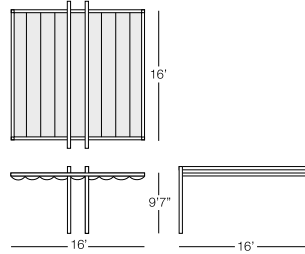

CABANA
MOT962
w:16' d:16' h:9'7"
Seat Height: N/A
Arm Height: N/A
Weight: N/A