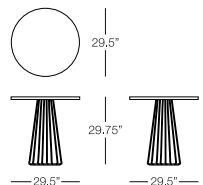

Available finish in stock:

AGATE GRAY

GRAY ALUMIWOOD

Available mesh options:

Batyline
Sunbrella
Phifertex
COM

INTERCOASTAL

 DINING ARMCHAIR
INT302
w:23.25" d:23" h:30.25"
Seat Height: 17.5"
Arm Height: N/A
Weight: 18 lbs.

 DINING CHAIR
INT301
w:23.25" d:23" h:30.25"
Seat Height: 17.5"
Arm Height: N/A
Weight: 14 lbs.

 DINING TABLE
INT305
dia:29.5" h:29.75"
Seat Height: N/A
Arm Height: N/A
Weight: 30 lbs.

 BAR STOOL
INT401
w:21.25" d:19" h:34"
Seat Height: 29"
Arm Height: N/A
Weight: 17 lbs.