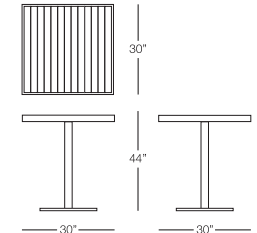

SQUARE PEDESTAL BAR TABLE
SIC861
w:30" d:30" h:44"
Seat Height: N/A
Arm Height: N/A
Weight: 45 lbs.

Available mesh options:

- Batylite
- Sunbrella
- Phifertex
- COM