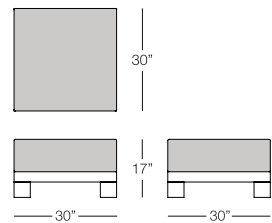

LOVESEAT
SIC102
w:50.25" d:25.5" h:29"
Seat Height: 17"
Arm Height: 27"
Weight: 49 lbs.

SIDE TABLE
SIC501
w:15.75" d:15.75" h:18"
Seat Height: N/A
Arm Height: N/A
Weight: 5 lbs.

COFFEE TABLE
SIC502
w:48" d:22" h:15.75"
Seat Height: N/A
Arm Height: N/A
Weight: 25 lbs.

Available finish in stock:

ANODIZED ALUMINUM

GRAY FAUX TEAK

SICILIA

SUNSET

CORNER PIECE
SUN105
w:30" d:30" h:31.5"
Seat Height: 17"
Arm Height: 31.5"
Weight: 60 lbs.

MIDDLE PIECE
SUN106
w:30" d:30" h:31.5"
Seat Height: 17"
Arm Height: N/A
Weight: 50 lbs.

END PIECE
SUN108
w:30" d:30" h:31.5"
Seat Height: 17"
Arm Height: 31.5"
Weight: 50 lbs.

OTTOMAN
SUN104
w:30" d:30" h:17"
Seat Height: 17"
Arm Height: N/A
Weight: 40 lbs.

COFFEE TABLE
SUN502
w:30" d:30" h:8"
Seat Height: N/A
Arm Height: N/A
Weight: 35 lbs.