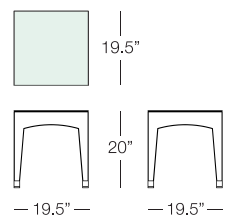

AQUAMARINE

SANTORINI

ARMCHAIR
 SAN101
 w:25.5" d:24.5" h:27.5"
 Seat Height: 16.5"
 Arm Height: 21"
 Weight: 25 lbs.

SIDE TABLE
 SAN501
 dia:19.75" h:14.5"
 Seat Height: N/A
 Arm Height: N/A
 Weight: 11 lbs.

COFFEE TABLE
SAR502
w: 47" d: 31" h:16"
Seat Height: N/A
Arm Height: N/A
Weight: 20 lbs.

Available finish in stock:

GRAPHITE

FIELD STONE

Armchair available in Graphite frame and Field Stone rope.
Tables available in Graphite frame.

SARDINIA

SAVANNAH

ARMCHAIR
SAV101
w:26.5" d:35" h:33"
Seat Height: 17.75"
Arm Height: 24.75"
Weight: 27 lbs.

SOFA
SAV103
w:79.25" d:35" h:33"
Seat Height: 17.75"
Arm Height: 24.75"
Weight: 79 lbs.

OTTOMAN
SAV104
w:26.5" d:20" h:18"
Seat Height: 18"
Arm Height: N/A
Weight: 10 lbs.

SIDE TABLE
with tempered glass top
SAV501
w:19.5" d:19.5" h:20"
Seat Height: N/A
Arm Height: N/A
Weight: 9 lbs.

COFFEE TABLE
with tempered glass top
SAV502
w:47" d:25.5" h:16"
Seat Height: N/A
Arm Height: N/A
Weight: 25 lbs.