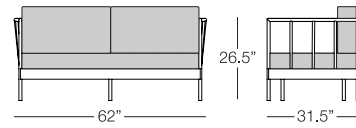

SOFA
NES103
w:100" d:36" h:29"
Seat Height: 17"
Arm Height: 29"
Weight: 84 lbs.

COFFEE TABLE
with tempered glass top
NES307
w:55" d:31" h:16"
Seat Height: N/A
Arm Height: N/A
Weight: 55 lbs.

SIDE TABLE
with tempered glass top
NES502
w:24" d:24" h:24"
Seat Height: N/A
Arm Height: N/A
Weight: 32 lbs.

Available finish in stock:

NEST

NEST

OSLO

OSLO

ARMCHAIR
 OSL101
 w:33" d:31.5" h:26.5"
 Seat Height: 15.25"
 Arm Height: 26.5"
 Weight: 40 lbs.

COFFEE TABLE
 OSL502
 w:32" d:32" h:16"
 Seat Height: N/A
 Arm Height: N/A
 Weight: 31 lbs.

LOVESEAT
 OSL102
 w:62" d:31.5" h:26.5"
 Seat Height: 15.25"
 Arm Height: 26.5"
 Weight: 60 lbs.

SOFA
 OSL103
 w:92" d:31.5" h:26.5"
 Seat Height: 15.25"
 Arm Height: 26.5"
 Weight: 78 lbs.

SIDE TABLE
 OSL501
 w:21.75" d:21.75" h:16"
 Seat Height: N/A
 Arm Height: N/A
 Weight: 16 lbs.