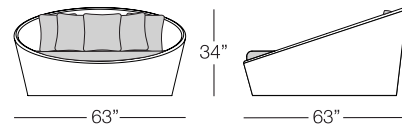

ROUND DAYBED
HAL203
dia:63" h:34"
Seat Height: 13"
Arm Height: N/A
Weight: 71 lbs.

ROUND DAYBED
with canopy
HAL213
dia:63" h:60"
Seat Height: 14"
Arm Height: N/A
Weight: 84 lbs.

Available finishes in stock: