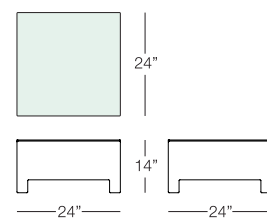

MARTINIQUE

SIDE TABLE
MRT501
w:15.75" d:15.75" h:17.75"
Seat Height: N/A
Arm Height: N/A
Weight: 8 lbs.

Available finish in stock:

TEXTURED GRAPHITE

TEAK ALUMIWOOD

MAUI

LEISURE CHAIR
MAU101
w:29" d:42" h:35"
Seat Height: 16"
Arm Height: N/A
Weight: 35 lbs.

OTTOMAN
MAU104
w:29" d:32" h:14"
Seat Height: 14"
Arm Height: N/A
Weight: 12 lbs.

Available finishes in stock:

GRAPHITE

WHITE

SILVER

MARQUISE GREEN

AQUAMARINE

TURQUOISE

SAPPHIRE BLUE

CITRINE YELLOW

TOPAZ ORANGE

RUBY FUCHSIA

RUBY RED

MAUI

MONACO

ARMCHAIR
MON101
w:31" d:31.5" h:29"
Seat Height: 18"
Arm Height: 29"
Weight: 33 Lbs.

SOFA
MON103
w:87" d:31.5" h:29"
Seat Height: 18"
Arm Height: 29"
Weight: 74 lbs.

OTTOMAN
MON104
w:24" d:24" h:18"
Seat Height: 18"
Arm Height: N/A
Weight: 11 lbs.

COFFEE TABLE
with tempered glass top
MON501
w:24" d:24" h:14"
Seat Height: N/A
Arm Height: N/A
Weight: 17 lbs.