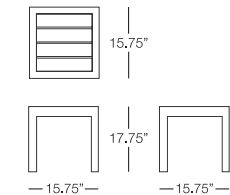

AMAZONÍA

CALI

CONGO

CALI

ARMCHAIR
CAL101
w:25.25" d:27" h:33"
Seat Height: 16"
Arm Height: 26"
Weight: 45 lbs.

SIDE TABLE
CAL501
w:15.75" d:15.75" h:18"
Seat Height: 18"
Arm Height: N/A
Weight: 19 lbs.

Available finish in stock:

COFFEE TABLE
 INT502
 dia:27.5" h:17.75"
 Seat Height: N/A
 Arm Height: N/A
 Weight: 22 lbs.

SIDE TABLE
 INT501
 w:16" d:14" h:15"
 Seat Height: N/A
 Arm Height: N/A
 Weight: 10 lbs.

 Icon denotes Fast Track Program item

Available finishes in Fast Track Program:

INTERCOASTAL

PANAMA

PANAMA

STOOL
PAN401
w:16" d:16" h:16"
Seat Height: 16"
Arm Height: N/A
Weight: 9 lbs.

Available finish in stock:

GRAPHITE

MARTINIQUE

MARTINIQUE

SIDE TABLE
MRT501
w:15.75" d:15.75" h:17.75"
Seat Height: N/A
Arm Height: N/A
Weight: 8 lbs.

Available finish in stock:

TEXTURED GRAPHITE

TEAK ALUMIWOOD

MAUI

LEISURE CHAIR
MAU101
w:29" d:42" h:35"
Seat Height: 16"
Arm Height: N/A
Weight: 35 lbs.