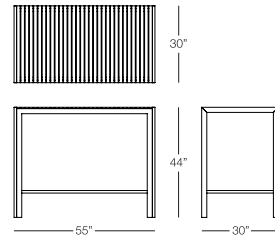

DINING CHAIR
with mesh
SIC300
w:21.5" d:22" h:32"
Seat Height: 18"
Arm Height: 25"
Weight: 10 lbs.

SQUARE DINING TABLE
SIC304
w:36" d:36" h:30"
Seat Height: N/A
Arm Height: N/A
Weight: 29 lbs.

RECTANGULAR DINING TABLE
SIC306
w:64" d:36" h:30"
Seat Height: N/A
Arm Height: N/A
Weight: 57 lbs.

RECTANGULAR DINING TABLE
SIC303
w:80" d:40" h:30"
Seat Height: N/A
Arm Height: N/A
Weight: 71 lbs.

BENCH
SIC402
w:51" d:14" h:18"
Seat Height: 18"
Arm Height: N/A
Weight: 23 lbs.

SICILIA

BARSTOOL
SIC401
w:14" d:14" h:30"
Seat Height: 30"
Arm Height: N/A
Weight: 10 lbs.

BARSTOOL
with back
SIC411
w:17.75" d:21.5" h:43.5"
Seat Height: 30.2"
Arm Height: N/A
Weight: 38 lbs.

SQUARE BAR TABLE
SIC320
w:30" d:30" h:44"
Seat Height: N/A
Arm Height: N/A
Weight: 33 lbs.

RECTANGULAR BAR TABLE
SIC321
w:55" d:30" h:44"
Seat Height: N/A
Arm Height: N/A
Weight: 53 lbs.