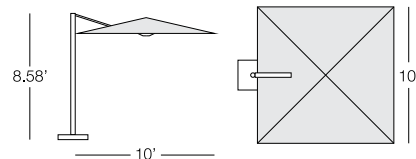

10' CANTILEVER UMBRELLA
CL10.0SQ
w:10' d:10' h:8.58'
Weight: 19 lbs.