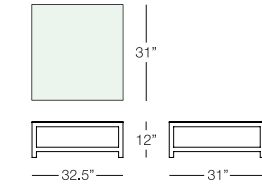

TOLEDO

 **ARMCHAIR**
TOL101
w:29" d:32.5" h:29"
Seat Height: 18"
Arm Height: 29"
Weight: 33 lbs.

 **CORNER PIECE**
TOL105
w:32.5" d:32.5" h:29"
Seat Height: 18"
Arm Height: 29"
Weight: 40 lbs.

 **MIDDLE PIECE**
TOL106
w:31" d:32.5" h:29"
Seat Height: 18"
Arm Height: N/A
Weight: 30 lbs.

 **ARM PIECE**
TOL108
w:32.5" d:32.5" h:29"
Seat Height: 18"
Arm Height: 29"
Weight: 34 lbs.

 **OTTOMAN**
TOL104
w:32.5" d:31" h:18"
Seat Height: 18"
Arm Height: N/A
Weight: 20 lbs.

 **SIDE TABLE**
with tempered glass top
TOL501
w:18" d:18" h:20"
Seat Height: N/A
Arm Height: N/A
Weight: 10 lbs.

 **COFFEE TABLE**
with tempered glass top
TOL502
w:32.5" d:31" h:12"
Seat Height: N/A
Arm Height: N/A
Weight: 22 lbs.

Available finish in stock:

AGATE GRAY

GRAPHITE

 Icon denotes Fast Track Program item Available finishes in Fast Track Program: