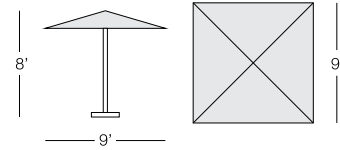

Available pole finishes:

UMBRELLAS AND BASES

UMBRELLAS (FIBERGLASS) AND BASES

 9.0' SQUARE UMBRELLA
FL9SQ
w: 9.0' d: 9.0' h: 8'
Weight: 24 lbs.

 9' HEXAGONAL UMBRELLA
FL9PM
w: 9.0' d: 9.0' h: 8'
Weight: 24 lbs.