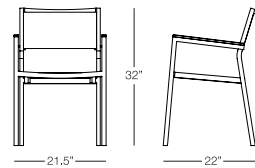

MARBELLA

RECTANGULAR DINING TABLE
with alumiwood top
MAR343
w:72" d:36" h:30"
Seat Height: N/A
Arm Height: N/A
Weight: 92 lbs.

SQUARE DINING TABLE
with alumiwood top
MAR344
w:36" d:36" h:30"
Seat Height: N/A
Arm Height: N/A
Weight: 60 lbs.

Available finish in stock:

GRAPHITE

WALNUT ALUMIWOOD

MARBELLA SENNA

Photo: Marbella table shown with Senna chairs.

SICILIA

DINING CHAIR
SIC301
w:21.5" d:22" h:32"
Seat Height: 18"
Arm Height: 25"
Weight: 12 lbs.

DINING CHAIR
with mesh
SIC300
w:21.5" d:22" h:32"
Seat Height: 18"
Arm Height: 25"
Weight: 10 lbs.

SQUARE DINING TABLE
SIC304
w:36" d:36" h:30"
Seat Height: N/A
Arm Height: N/A
Weight: 29 lbs.

RECTANGULAR DINING TABLE
SIC306
w:64" d:36" h:30"
Seat Height: N/A
Arm Height: N/A
Weight: 57 lbs.