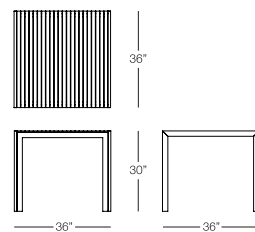

SICILIA

DINING CHAIR
SIC301
w:21.5" d:22" h:32"
Seat Height: 18"
Arm Height: 25"
Weight: 12 lbs.

DINING CHAIR
with mesh
SIC300
w:21.5" d:22" h:32"
Seat Height: 18"
Arm Height: 25"
Weight: 10 lbs.

SQUARE DINING TABLE
SIC304
w:36" d:36" h:30"
Seat Height: N/A
Arm Height: N/A
Weight: 29 lbs.

BENCH
SIC402
w:51" d:14" h:18"
Seat Height: 18"
Arm Height: N/A
Weight: 23 lbs.