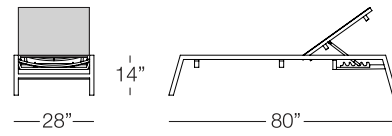

SICILIA

CHAISE LOUNGE
with mesh
SIC200
w: 83" d:25.5" h:13.5"
Seat Height: 13.5"
Arm Height: N/A
Weight: 30 lbs.

Available finish in stock:

ANODIZED ALUMINUM

Available mesh options:

Batyline
Sunbrella
Phifertex
COM