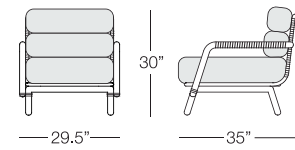

We also thrive from interaction with young designers and are always working to harmoniously integrate our furniture with the environment.

ADIRONDACK

ARMCHAIR
ADI101
w:25" d:37" h:34"
Seat Height: 11"
Arm Height: 22"
Weight: 20 lbs.

Available finish in stock:

NEST

ADIRONDACK

AMAZONÍA

ARMCHAIR
AMZ101
w:29.5" d:35" h:30"
Seat Height: 18"
Arm Height: 21.5"
Weight: 22 lbs.

CHAIR
AMZ106
w:29.5" d:35" h:30"
Seat Height: 18"
Arm Height: 21.5"
Weight: 22 lbs.

SOFA
AMZ103
w:74" d:36" h:30"
Seat Height: 18"
Arm Height: 21.5"
Weight: 55 lbs.

SIDE TABLE
AMZ501
w:21" d:21" h:20"
Seat Height: N/A
Arm Height: N/A
Weight: 13 lbs.

COFFEE TABLE
AMZ502
w:39" d:22" h:18"
Seat Height: N/A
Arm Height: N/A
Weight: 20 lbs.

AMAZONÍA

CALI

CONGO

CALI

ARMCHAIR
CAL101
w:25.25" d:27" h:33"
Seat Height: 16"
Arm Height: 26"
Weight: 45 lbs.

SIDE TABLE
CAL501
w:15.75" d:15.75" h:18"
Seat Height: 18"
Arm Height: N/A
Weight: 19 lbs.

Available finish in stock: