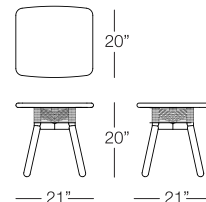

We also thrive from interaction with young designers and are always working to harmoniously integrate our furniture with the environment.

ADIRONDACK

ARMCHAIR
ADI101
w:25" d:37" h:34"
Seat Height: 11"
Arm Height: 22"
Weight: 20 lbs.

Available finish in stock:

NEST

ADIRONDACK

AMAZONÍA

ARMCHAIR
AMZ101
w:29.5" d:35" h:30"
Seat Height: 18"
Arm Height: 21.5"
Weight: 22 lbs.

CHAIR
AMZ106
w:29.5" d:35" h:30"
Seat Height: 18"
Arm Height: 21.5"
Weight: 22 lbs.

SOFA
AMZ103
w:74" d:36" h:30"
Seat Height: 18"
Arm Height: 21.5"
Weight: 55 lbs.

SIDE TABLE
AMZ501
w:21" d:21" h:20"
Seat Height: N/A
Arm Height: N/A
Weight: 13 lbs.

COFFEE TABLE
AMZ502
w:39" d:22" h:18"
Seat Height: N/A
Arm Height: N/A
Weight: 20 lbs.