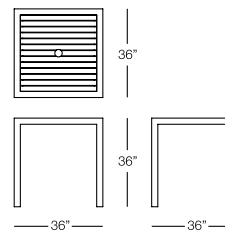

ARIA

BARSTOOL
ARI401
w:16" d:20" h:45"
Seat Height: 29"
Arm Height: N/A
Weight: 15 lbs.

COUNTER STOOL
ARI402
w:16" d:19" h:41"
Seat Height: 24"
Arm Height: N/A
Weight: 15 lbs.

BAR TABLE
with alumiwood top
ARI340
w:36" d:36" h:42"
Seat Height: N/A
Arm Height: N/A
Weight: 65 lbs.

COUNTER TABLE
with alumiwood top
ARI341
w:36" d:36" h:36"
Seat Height: N/A
Arm Height: N/A
Weight: 60 lbs.

Available finish in stock:

ARI401 and ARI402 available in Graphite wicker.
ARI340 and ARI341 available in Graphite wicker with Teak Alumiwood.

ARIA