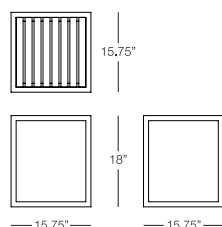

FIELD STONE

GRANITE

Seating available in Graphite frame and Field Stone and Granite rope.
Tables available in Graphite frame, Field Stone and Granite rope and Graphite HPL tops.

SAWAI

SICILIA

ARMCHAIR
SIC101
w:25.75" d:25.5" h:29"
Seat Height: 15"
Arm Height: 23.5"
Weight: 17 lbs.

LOVESEAT
SIC102
w:50.25" d:25.5" h:29"
Seat Height: 17"
Arm Height: 27"
Weight: 49 lbs.

SIDE TABLE
SIC501
w:15.75" d:15.75" h:18"
Seat Height: N/A
Arm Height: N/A
Weight: 5 lbs.

COFFEE TABLE
SIC502
w:48" d:22" h:15.75"
Seat Height: N/A
Arm Height: N/A
Weight: 25 lbs.