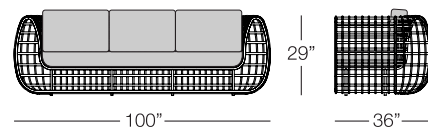

SOFA
MON103
w:87" d:31.5" h:29"
Seat Height: 18"
Arm Height: 29"
Weight: 74 lbs.

OTTOMAN
MON104
w:24" d:24" h:18"
Seat Height: 18"
Arm Height: N/A
Weight: 11 lbs.

COFFEE TABLE
with tempered glass top
MON501
w:24" d:24" h:14"
Seat Height: N/A
Arm Height: N/A
Weight: 17 lbs.

Available finish in stock:

GRAPHITE

MONACO

NEST

ARMCHAIR
NES101
w:40" d:36" h:29"
Seat Height: 17"
Arm Height: 29"
Weight: 50 lbs.

LOVESEAT
NES102
w:74" d:36" h:29"
Seat Height: 17"
Arm Height: 29"
Weight: 66 lbs.

SOFA
NES103
w:100" d:36" h:29"
Seat Height: 17"
Arm Height: 29"
Weight: 84 lbs.

COFFEE TABLE
with tempered glass top
NES307
w:55" d:31" h:16"
Seat Height: N/A
Arm Height: N/A
Weight: 55 lbs.

SIDE TABLE
with tempered glass top
NES502
w:24" d:24" h:24"
Seat Height: N/A
Arm Height: N/A
Weight: 32 lbs.

Available finish in stock:

NEST

NEST

OSLO

OSLO

ARMCHAIR
 OSL101
 w:33" d:31.5" h:26.5"
 Seat Height: 15.25"
 Arm Height: 26.5"
 Weight: 40 lbs.

COFFEE TABLE
 OSL502
 w:32" d:32" h:16"
 Seat Height: N/A
 Arm Height: N/A
 Weight: 31 lbs.