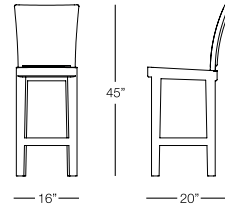

 **ARM PIECE**
TOL108
w:32.5" d:32.5" h:29"
Seat Height: 18"
Arm Height: 29"
Weight: 34 lbs.

 **OTTOMAN**
TOL104
w:32.5" d:31" h:18"
Seat Height: 18"
Arm Height: N/A
Weight: 20 lbs.

 **SIDE TABLE**
with tempered glass top
TOL501
w:18" d:18" h:20"
Seat Height: N/A
Arm Height: N/A
Weight: 10 lbs.

BENCH / COFFEE TABLE
URB404
w:47" d:14" h:18"
Seat Height: 18"
Arm Height: N/A
Weight: 88 lbs.

ROUND STOOL / SIDE TABLE
URB306
dia:14" h:18"
Seat Height: 18"
Arm Height: N/A
Weight: 35 lbs.

SQUARE STOOL / SIDE TABLE
URB401
w:14" d:14" h:18"
Seat Height: 30"
Arm Height: N/A
Weight: 40 lbs.

Available finish in stock:

GRAY CEMENT

URBAN

HATH DINING

ARIA

BARSTOOL
ARI401
w:16" d:20" h:45"
Seat Height: 29"
Arm Height: N/A
Weight: 15 lbs.

COUNTER STOOL
ARI402
w:16" d:19" h:41"
Seat Height: 24"
Arm Height: N/A
Weight: 15 lbs.

BAR TABLE
with alumiwood top
ARI340
w:36" d:36" h:42"
Seat Height: N/A
Arm Height: N/A
Weight: 65 lbs.

COUNTER TABLE
with alumiwood top
ARI341
w:36" d:36" h:36"
Seat Height: N/A
Arm Height: N/A
Weight: 60 lbs.