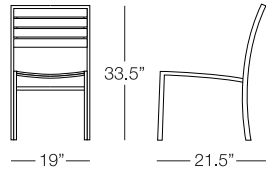

 DINING CHAIR
INT301
w:23.25" d:23" h:30.25"
Seat Height: 17.5"
Arm Height: N/A
Weight: 14 lbs.

 DINING TABLE
INT305
dia:29.5" h:29.75"
Seat Height: N/A
Arm Height: N/A
Weight: 30 lbs.

 BAR STOOL
INT401
w:21.25" d:19" h:34"
Seat Height: 29"
Arm Height: N/A
Weight: 17 lbs.

 BAR TABLE
INT320
dia:29.5" h:41"
Seat Height: N/A
Arm Height: N/A
Weight: 53 lbs.

 Icon denotes Fast Track Program item

Available finishes in Fast Track Program:

INTERCOASTAL

MARTINIQUE

DINING CHAIR
MRT301
w:19" d:21.5" h:33.5"
Seat Height: 17.75"
Arm Height: N/A
Weight: 6 lbs.

DINING CHAIR
with arms
MRT302
w:22.5" d:21.5" h:33.5"
Seat Height: 17.75"
Arm Height: 24"
Weight: 8 lbs.

SQUARE DINING TABLE
MRT304
w:35.5" d:35.5" h:30"
Seat Height: N/A
Arm Height: N/A
Weight: 20 lbs.