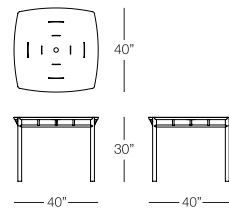

MARTINIQUE

OSLO

 **DINING CHAIR**
OSL301
w:22" d:25" h:30.5"
Seat Height: 19"
Arm Height: N/A"
Weight: 9 lbs.

 **DINING CHAIR**
with arms
OSL302
w:22.75" d:25" h:30.5"
Seat Height: 19"
Arm Height: 24.75"
Weight: 11 lbs.

 **SQUARE DINING TABLE**
OSL304
w:40" d:40" h:30"
Seat Height: N/A
Arm Height: N/A
Weight: 47 lbs.

 **RECTANGULAR DINING TABLE**
OSL303
w:80" d:40" h:30"
Seat Height: N/A"
Arm Height: N/A
Weight: 99 lbs.