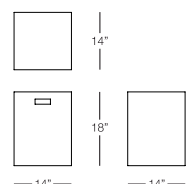

SQUARE STOOL / SIDE TABLE

URB401

w: 14" d: 14" h: 18"

Seat Height: 30"

Arm Height: N/A

Weight: 40 lbs.