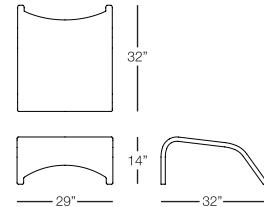

COFFEE TABLE
 INT502
 dia:27.5" h:17.75"
 Seat Height: N/A
 Arm Height: N/A
 Weight: 22 lbs.

SIDE TABLE
 INT501
 w:16" d:14" h:15"
 Seat Height: N/A
 Arm Height: N/A
 Weight: 10 lbs.

 Icon denotes Fast Track Program item

Available finishes in Fast Track Program:

INTERCOASTAL

PANAMA

PANAMA

STOOL
PAN401
w:16" d:16" h:16"
Seat Height: 16"
Arm Height: N/A
Weight: 9 lbs.

Available finish in stock:

GRAPHITE

MARTINIQUE

MARTINIQUE

SIDE TABLE
MRT501
w:15.75" d:15.75" h:17.75"
Seat Height: N/A
Arm Height: N/A
Weight: 8 lbs.

Available finish in stock:

TEXTURED GRAPHITE

TEAK ALUMIWOOD

MAUI

LEISURE CHAIR
MAU101
w:29" d:42" h:35"
Seat Height: 16"
Arm Height: N/A
Weight: 35 lbs.

OTTOMAN
MAU104
w:29" d:32" h:14"
Seat Height: 14"
Arm Height: N/A
Weight: 12 lbs.

Available finishes in stock:

GRAPHITE

WHITE

SILVER

MARQUISE GREEN

AQUAMARINE

TURQUOISE