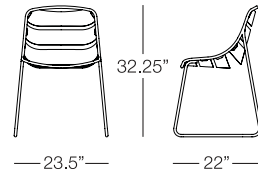

BAR TABLE
with alumiwood top
ARI340
w:36" d:36" h:42"
Seat Height: N/A
Arm Height: N/A
Weight: 65 lbs.

COUNTER TABLE
with alumiwood top
ARI341
w:36" d:36" h:36"
Seat Height: N/A
Arm Height: N/A
Weight: 60 lbs.

Available finish in stock:

GRAPHITE

TEAK ALUMIWOOD

ARI401 and ARI402 available in Graphite wicker.
ARI340 and ARI341 available in Graphite wicker with Teak Alumiwood.

ARIA

CALI

DINING CHAIR
CAL302
w:21.5" d:24" h:33.5"
Seat Height: 16"
Arm Height: 25"
Weight: 27 lbs.

SQUARE DINING TABLE
CAL304
w:36" d:36" h:30"
Seat Height: N/A
Arm Height: N/A
Weight: 67 lbs.

BARSTOOL
CAL401
w: 14" d:14" h:30"
Seat Height: N/A
Arm Height: N/A
Weight: 20 lbs.

Available finish in stock:

TEAK

ELLIE

DINING CHAIR
ELL301
w:23.5" d:22" h:32.25"
Seat Height: 18.5"
Arm Height: N/A
Weight: 18 lbs.

ELLIE

Icon denotes Fast Track Program item

Available finishes in Fast Track Program:

FLORENCE

DINING CHAIR
with mesh
FLO302
w:21.5" d:22" h:32"
Seat Height: 18"
Arm Height: 25"
Weight: 10 lbs.