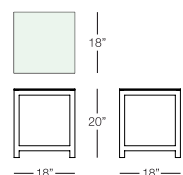

TOLEDO

 **ARMCHAIR**
TOL101
w:29" d:32.5" h:29"
Seat Height: 18"
Arm Height: 29"
Weight: 33 lbs.

 **CORNER PIECE**
TOL105
w:32.5" d:32.5" h:29"
Seat Height: 18"
Arm Height: 29"
Weight: 40 lbs.

 **MIDDLE PIECE**
TOL106
w:31" d:32.5" h:29"
Seat Height: 18"
Arm Height: N/A
Weight: 30 lbs.

 **ARM PIECE**
TOL108
w:32.5" d:32.5" h:29"
Seat Height: 18"
Arm Height: 29"
Weight: 34 lbs.

 **OTTOMAN**
TOL104
w:32.5" d:31" h:18"
Seat Height: 18"
Arm Height: N/A
Weight: 20 lbs.

 **SIDE TABLE**
with tempered glass top
TOL501
w:18" d:18" h:20"
Seat Height: N/A
Arm Height: N/A
Weight: 10 lbs.