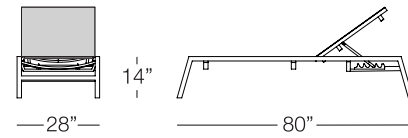

FLORENCE

CHAISE LOUNGE
FLO201
w:80" d:28" h:14"
Seat Height: 14"
Arm Height: N/A
Weight: 30 lbs.

Available finish in stock:

AGATE GRAY

GRAPHITE

Available mesh options:

Batyline
Sunbrella
Phifertex
COM

Icon denotes Fast Track Program item

Available finishes in Fast Track Program:

BLACK

WHITE

SILVER

SLATE GRAY

BROWN

TAUPE

SAPPHIRE BLUE

MARQUISE GREEN

CITRINE YELLOW

TOPAZ ORANGE

RUBY RED

FUCHSIA

AQUAMARINE