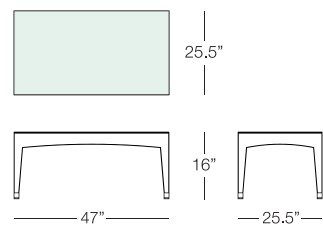

COFFEE TABLE
SAR502
w: 47" d: 31" h:16"
Seat Height: N/A
Arm Height: N/A
Weight: 20 lbs.

Available finish in stock:

GRAPHITE

FIELD STONE

Armchair available in Graphite frame and Field Stone rope.
Tables available in Graphite frame.

SARDINIA

SAVANNAH

ARMCHAIR
SAV101
w:26.5" d:35" h:33"
Seat Height: 17.75"
Arm Height: 24.75"
Weight: 27 lbs.

SOFA
SAV103
w:79.25" d:35" h:33"
Seat Height: 17.75"
Arm Height: 24.75"
Weight: 79 lbs.

OTTOMAN
SAV104
w:26.5" d:20" h:18"
Seat Height: 18"
Arm Height: N/A
Weight: 10 lbs.

SIDE TABLE
with tempered glass top
SAV501
w:19.5" d:19.5" h:20"
Seat Height: N/A
Arm Height: N/A
Weight: 9 lbs.

COFFEE TABLE
with tempered glass top
SAV502
w:47" d:25.5" h:16"
Seat Height: N/A
Arm Height: N/A
Weight: 25 lbs.