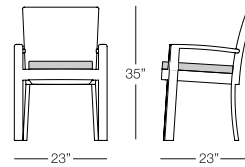

Available finish in stock:

GRAPHITE

FIELD STONE

SENNA

DINING CHAIR
SNN301
w:20" d:23" h:35"
Seat Height: 17"
Arm Height: N/A
Weight: 6 lbs.

DINING CHAIR
with arms
SNN302
w:23" d:23" h:35"
Seat Height: 17"
Arm Height: 25"
Weight: 9 lbs.

MARBELLA

RECTANGULAR DINING TABLE
with alumiwood top
MAR343
w:72" d:36" h:30"
Seat Height: N/A
Arm Height: N/A
Weight: 92 lbs.

SQUARE DINING TABLE
with alumiwood top
MAR344
w:36" d:36" h:30"
Seat Height: N/A
Arm Height: N/A
Weight: 60 lbs.