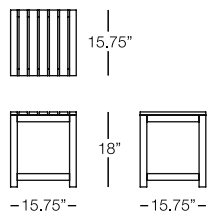

SOFA
AMZ103
w:74" d:36" h:30"
Seat Height: 18"
Arm Height: 21.5"
Weight: 55 lbs.

SIDE TABLE
AMZ501
w:21" d:21" h:20"
Seat Height: N/A
Arm Height: N/A
Weight: 13 lbs.

COFFEE TABLE
AMZ502
w:39" d:22" h:18"
Seat Height: N/A
Arm Height: N/A
Weight: 20 lbs.

AMAZONÍA

CALI

CONGO

CALI

ARMCHAIR
CAL101
w:25.25" d:27" h:33"
Seat Height: 16"
Arm Height: 26"
Weight: 45 lbs.

SIDE TABLE
CAL501
w:15.75" d:15.75" h:18"
Seat Height: 18"
Arm Height: N/A
Weight: 19 lbs.

Available finish in stock:

TEAK

CONGO

SIDE TABLE
COL306
dia:18" h:20"
Seat Height: N/A
Arm Height: N/A
Weight: 10 lbs.

Available finishes in stock:

GRAPHITE

MARQUISE GREEN

AQUAMARINE

TURQUOISE