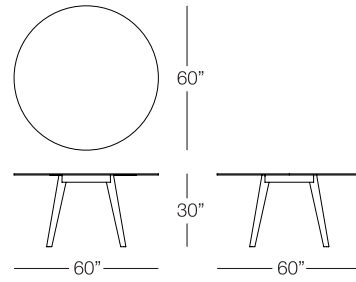

SAPPHIRE BLUE

AQUAMARINE

OSLO

SANTORINI

 **DINING CHAIR**
 SAN302
 w:25.5" d:24.5" h:29.5"
 Seat Height: 18"
 Arm Height: 23"
 Weight: 26 lbs.

 **ROUND DINING TABLE**
 SAN305
 dia:60" h:30"
 Seat Height: N/A
 Arm Height: N/A
 Weight: 100 lbs.