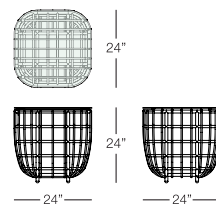

SOFA
MON103
w:87" d:31.5" h:29"
Seat Height: 18"
Arm Height: 29"
Weight: 74 lbs.

OTTOMAN
MON104
w:24" d:24" h:18"
Seat Height: 18"
Arm Height: N/A
Weight: 11 lbs.

COFFEE TABLE
with tempered glass top
MON501
w:24" d:24" h:14"
Seat Height: N/A
Arm Height: N/A
Weight: 17 lbs.

Available finish in stock:

GRAPHITE

MONACO

NEST

ARMCHAIR
NES101
w:40" d:36" h:29"
Seat Height: 17"
Arm Height: 29"
Weight: 50 lbs.

LOVESEAT
NES102
w:74" d:36" h:29"
Seat Height: 17"
Arm Height: 29"
Weight: 66 lbs.

SOFA
NES103
w:100" d:36" h:29"
Seat Height: 17"
Arm Height: 29"
Weight: 84 lbs.

COFFEE TABLE
with tempered glass top
NES307
w:55" d:31" h:16"
Seat Height: N/A
Arm Height: N/A
Weight: 55 lbs.

SIDE TABLE
with tempered glass top
NES502
w:24" d:24" h:24"
Seat Height: N/A
Arm Height: N/A
Weight: 32 lbs.

Available finish in stock:

NEST

NEST

OSLO

OSLO

ARMCHAIR
 OSL101
 w:33" d:31.5" h:26.5"
 Seat Height: 15.25"
 Arm Height: 26.5"
 Weight: 40 lbs.

COFFEE TABLE
 OSL502
 w:32" d:32" h:16"
 Seat Height: N/A
 Arm Height: N/A
 Weight: 31 lbs.