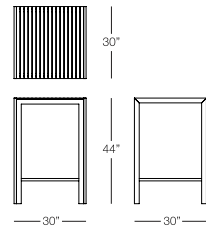

RECTANGULAR DINING TABLE
SIC303
w:80" d:40" h:30"
Seat Height: N/A
Arm Height: N/A
Weight: 71 lbs.

BENCH
SIC402
w:51" d:14" h:18"
Seat Height: 18"
Arm Height: N/A
Weight: 23 lbs.

SICILIA

BARSTOOL
SIC401
w:14" d:14" h:30"
Seat Height: 30"
Arm Height: N/A
Weight: 10 lbs.

BARSTOOL
with back
SIC411
w:17.75" d:21.5" h:43.5"
Seat Height: 30.2"
Arm Height: N/A
Weight: 38 lbs.

SQUARE BAR TABLE
SIC320
w:30" d:30" h:44"
Seat Height: N/A
Arm Height: N/A
Weight: 33 lbs.

RECTANGULAR BAR TABLE
SIC321
w:55" d:30" h:44"
Seat Height: N/A
Arm Height: N/A
Weight: 53 lbs.