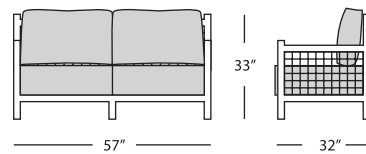

MIDDLE PIECE
TAN106
w:26" d:40" h:28"
Seat Height: 18"
Arm Height: N/A
Weight: 30 lbs.

END PIECE
TAN108
w:40" d:40" h:28"
Seat Height: 18"
Arm Height: 28"
Weight: 38 lbs.

RECTANGULAR OTTOMAN
TAN104
w:40" d:26" h:18"
Seat Height: 18"
Arm Height: N/A
Weight: 13 lbs.

SQUARE OTTOMAN
TAN107
w:40" d:40" h:18"
Seat Height: 18"
Arm Height: N/A
Weight: 22 lbs.

Available finish in stock:

GRAPHITE

TAOS

ARMCHAIR
TAO101
w:32" d:32" h:33"
Seat Height: 18"
Arm Height: 26"
Weight: 26 lbs.

LOVESEAT
TAO102
w:57" d:32" h:33"
Seat Height: 18"
Arm Height: 26"
Weight: 35 lbs.

SOFA
TAO103
w:84" d:32" h:33"
Seat Height: 18"
Arm Height: 26"
Weight: 46 lbs.

SIDE TABLE
with tempered glass top
TAO501
w:23" d:23" h:22"
Seat Height: N/A
Arm Height: N/A
Weight: 16 lbs.