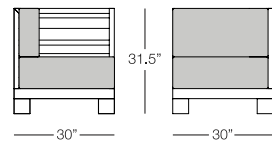

LOVESEAT
SIC102
w:50.25" d:25.5" h:29"
Seat Height: 17"
Arm Height: 27"
Weight: 49 lbs.

SIDE TABLE
SIC501
w:15.75" d:15.75" h:18"
Seat Height: N/A
Arm Height: N/A
Weight: 5 lbs.

COFFEE TABLE
SIC502
w:48" d:22" h:15.75"
Seat Height: N/A
Arm Height: N/A
Weight: 25 lbs.

Available finish in stock:

ANODIZED ALUMINUM

GRAY FAUX TEAK

SICILIA

SUNSET

CORNER PIECE
SUN105
w:30" d:30" h:31.5"
Seat Height: 17"
Arm Height: 31.5"
Weight: 60 lbs.

MIDDLE PIECE
SUN106
w:30" d:30" h:31.5"
Seat Height: 17"
Arm Height: N/A
Weight: 50 lbs.

END PIECE
SUN108
w:30" d:30" h:31.5"
Seat Height: 17"
Arm Height: 31.5"
Weight: 50 lbs.

OTTOMAN
SUN104
w:30" d:30" h:17"
Seat Height: 17"
Arm Height: N/A
Weight: 40 lbs.

COFFEE TABLE
SUN502
w:30" d:30" h:8"
Seat Height: N/A
Arm Height: N/A
Weight: 35 lbs.