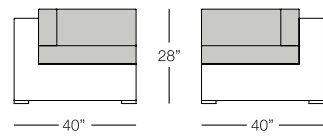

SQUARE COFFEE TABLE
with tempered glass top
TAN502
w:40" d:40" h:12"
Seat Height: N/A
Arm Height: N/A
Weight: 30 lbs.