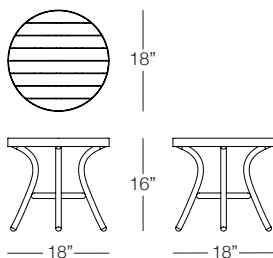

KANNOA

IVY

Shown in Brown Powder Coated Aluminum and Brown Faux Wood Top
(Pieces may be available in different finishes. Please refer to the Materials section)

Side Table

IVY501

SPECS & DIMENSIONS

Overall: dia:18" h:16"
Seat Height: N/A Arm Height: N/A
Weight: 10 Lbs.