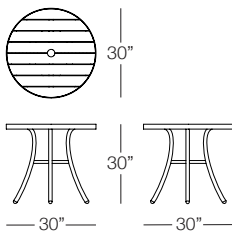

KANNOA

IVY

Shown in Brown Powder Coated Aluminum and Brown Faux Wood Top
(Pieces may be available in different finishes. Please refer to the Materials section)

Dining Table

IVY304

SPECS & DIMENSIONS

Overall: dia:30" h:30"
Seat Height: N/A Arm Height: N/A
Weight: 22 Lbs.