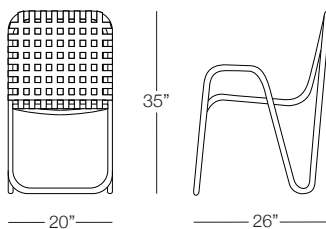

KANNOA

IVY

Shown in Brown Powder Coated Aluminum and Brown PVC Straps
(Pieces may be available in different finishes. Please refer to the Materials section)

Dining Chair w/ Arms

IVY302

SPECS & DIMENSIONS

Overall: w:20" d:26" h:35"
Seat Height: 21" Arm Height: 27"
Weight: 6 Lbs.