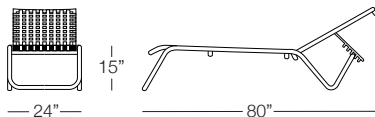

KANNOA

IVY

Shown in Brown Powder Coated Aluminum and Brown PVC Straps
(Pieces may be available in different finishes. Please refer to the Materials section)

Chaise Lounge

IVY201

SPECS & DIMENSIONS

Overall: w:80" d:24" h:15"
Seat Height: 15" Arm Height: N/A
Weight: 20 Lbs.