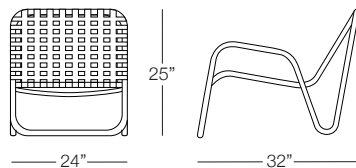

### SPECS & DIMENSIONS

Overall: w:24" d:32" h:25"  
Seat Height: 14" Arm Height: 20"  
Weight: 5 Lbs.

Notes: