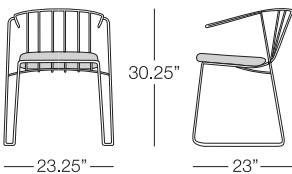

KANNOA

INTERCOASTAL

Shown in White Powder Coated Steel and Spectrum Cilantro Fabric
(Pieces may be available in different finishes. Please refer to the Materials section)

Dining Chair w/ Arms

INT301

SPECS & DIMENSIONS

Overall: w:23.25" d:23" h:30.25"
Seat Height: 17.5" Arm Height: 28"
Weight: 18 Lbs.

Notes:

MATERIALS & CERTIFICATIONS

- Aluminum: ✕ Powder Coated / Welded Joint
- Wicker: ✕ High Density Polymers
- Fabric: ✓ 100% Acrylic **sunbrella**
- Sling: ✕ PVC Sling **Serge Ferrari**
- Faux Wood: ✕ Polypropylene Slats
- Cement: ✕ Fiber Reinforced Cement
- Glass: ✕ Tempered Glass
- Steel: ✓ Powder Coated / Welded Joint