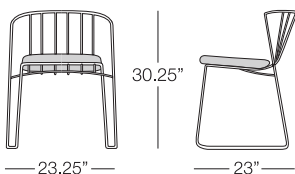

### Dining Chair

INT301

#### SPECS & DIMENSIONS

Overall: w:23.25" d:23" h:30.25"  
Seat Height: 17.5" Arm Height: N/A  
Weight: 14 Lbs.

Notes: