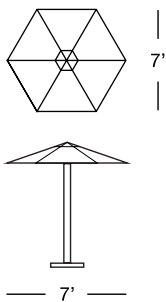

KANNOA

UMBRELLAS

(Pieces may be available in different finishes. Please refer to the Materials section)

Hexagon Umbrella Classic 7'

OM7.5HEX

SPECS & DIMENSIONS

Overall: w:7' d:7' h:95"
Seat Height: N/A Arm Height: N/A
Weight: 30 Lbs.