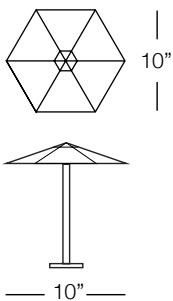

KANNOA

UMBRELLAS

(Pieces may be available in different finishes. Please refer to the Materials section)

Hexagon Umbrella Classic 10'

OM10.0 HEX

SPECS & DIMENSIONS

Overall: w:10' d:10' h:99"
Seat Height: N/A Arm Height: N/A
Weight: 40 Lbs.