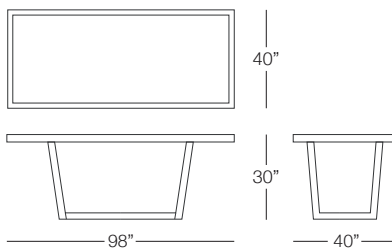

#### SPECS & DIMENSIONS

Overall: w:98" d:40" h:30"  
Seat Height: N/A Arm Height: N/A  
Weight: N/A

Notes: