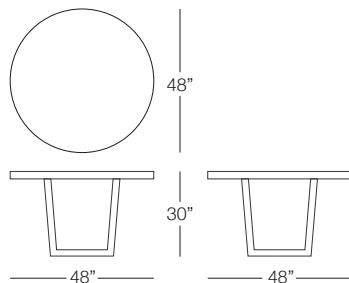

#### SPECS & DIMENSIONS

Overall: w:48" d:48" h:30"  
Seat Height: N/A Arm Height: N/A  
Weight: N/A

Notes: