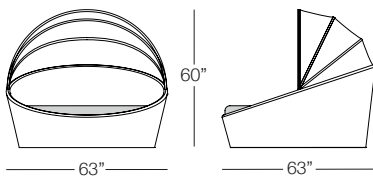

KANNOA

HALLO

Shown in Espresso Wicker and Natural Fabric
(Pieces may be available in different finishes. Please refer to the Materials section)

Daybed w/ Canopy

HAL213

SPECS & DIMENSIONS

Overall: w:63" d:63" h:60"
Seat Height: 13" Arm Height: N/A
Weight: 84 Lbs.