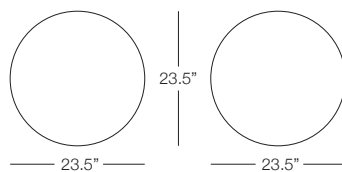

### SPECS & DIMENSIONS

Overall: w:23.5" d:23.5" h:23.5"  
Seat Height: N/A Arm Height: N/A  
Weight: N/A

Notes: