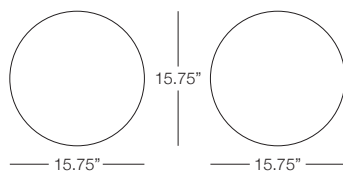

KANNOA

GLOBE

Shown in White Rotomolding Plastic

(Pieces may be available in different finishes. Please refer to the Materials section)

Medium Globe

GLB902

SPECS & DIMENSIONS

Overall: w:15.75" d:15.75" h:15.75"
Seat Height: N/A Arm Height: N/A
Weight: N/A