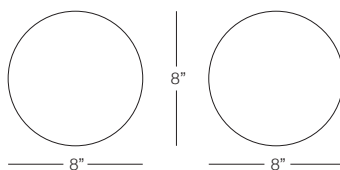

## GLOBE

Shown in White Rotomolding Plastic

*(Pieces may be available in different finishes. Please refer to the Materials section)*

Small Globe

GLB901

### SPECS & DIMENSIONS

Overall: w:8" d:8" h:8"  
Seat Height: N/A Arm Height: N/A  
Weight: N/A

Notes: