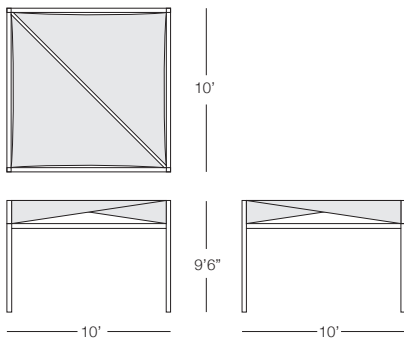

KANNOA

FLOAT

Shown in White Aluminum with White Sling
(Pieces may be available in different finishes. Please refer to the Materials section)

Cabana

FLT960

SPECS & DIMENSIONS

Overall: w:10' d:10' h:9'6"
Seat Height: N/A Arm Height: N/A
Weight: N/A Lbs.