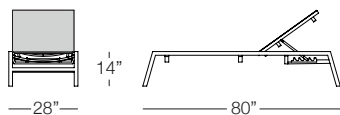

#### SPECS & DIMENSIONS

Overall: w:80" d:28" h:14"  
Seat Height: 14" Arm Height: N/A  
Weight: 30 Lbs.

Notes: