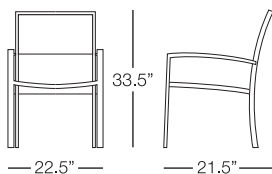

KANNOA

DOMINICA

Shown in Textured Graphite Aluminum with Espresso Wicker
(Pieces may be available in different finishes. Please refer to the Materials section))

Dining Chair w/ Arms

DOM302

SPECS & DIMENSIONS

Overall: w:22.5" d:21.5" h:33.5"
Seat Height: 17.75" Arm Height: 24"
Weight: N/A

Notes:

MATERIALS & CERTIFICATIONS

- Aluminum: Powder Coated / Welded Joint
- Wicker: High Density Polymers
- Fabric: 100% Acrylic **sunbrella**
- Sling: PVC Sling **Serge Ferrari**
- Faux Wood: Polypropylene Slats
- Cement: Fiber Reinforced Cement
- Glass: Tempered Glass
- Strap: PVC Strap