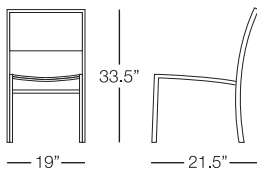

KANNOA

DOMINICA

Shown in Textured Graphite Aluminum with Espresso Wicker
(Pieces may be available in different finishes. Please refer to the Materials section)

Dining Chair

DOM301

SPECS & DIMENSIONS

Overall: w:19" d:21.5" h:33.5"
Seat Height: 17.75" Arm Height: N/A
Weight: N/A