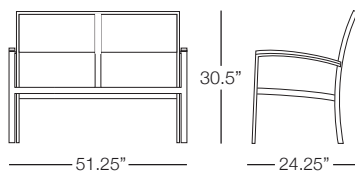

KANNOA

DOMINICA

Shown in Slate Gray Aluminum with Espresso Wicker and Walnut Faux Wood
(Pieces may be available in different finishes. Please refer to the Materials section)

Loveseat

DOM102

SPECS & DIMENSIONS

Overall: w:51.25" d:24.25" h:30.5"
Seat Height: 13" Arm Height: 20"
Weight: N/A

Notes:

MATERIALS & CERTIFICATIONS

- Aluminum: Powder Coated / Welded Joint
- Wicker: High Density Polymers
- Fabric: 100% Acrylic **sunbrella**
- Sling: PVC Sling **Serge Ferrari**
- Faux Wood: Polypropylene Slats
- Cement: Fiber Reinforced Cement
- Glass: Tempered Glass
- Strap: PVC Strap