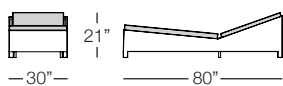

KANNOA

DAYTONA

Shown in Espresso Wicker and Natural Fabric
(Pieces may be available in different finishes. Please refer to the Materials section)

Chaise Lounge

DAY201

SPECS & DIMENSIONS

Overall: w:80" d:30" h:21"
Seat Height: 14" Arm Height: N/A
Weight: 40 Lbs.