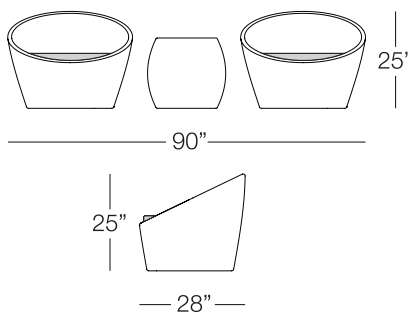

KANNOA

CONGO

Shown in Espresso Wicker and Canvas White Fabric
(Pieces may be available in different finishes. Please refer to the Materials section)

Seating Set

CON105

SPECS & DIMENSIONS

Overall: w:90" d:28" h:25"
Seat Height: 12" Arm Height: N/A
Weight: 50 Lbs.