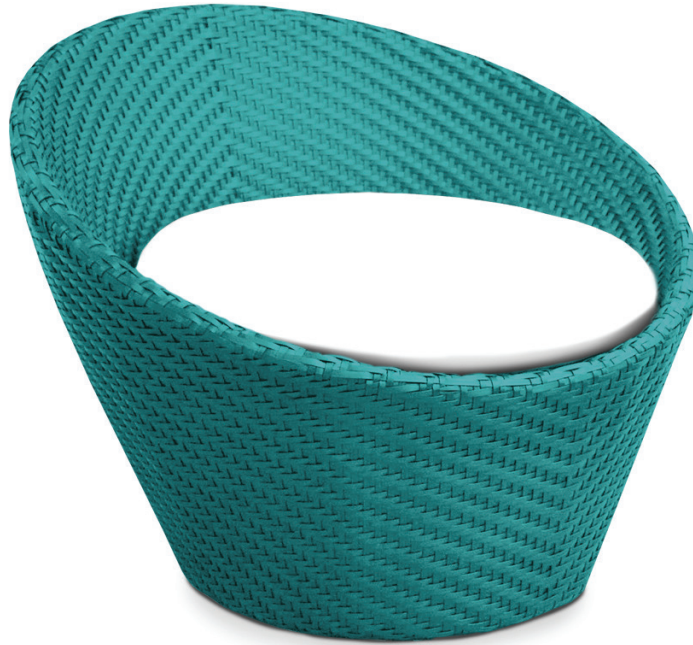

KANNOA

CONGO

Shown in Aquamarine Wicker and Canvas White Fabric
(Pieces may be available in different finishes. Please refer to the Materials section)

Chair

CON101

SPECS & DIMENSIONS

Overall: w:33" d:28" h:25"
Seat Height: 12" Arm Height: N/A
Weight: 20 Lbs.

Notes:

MATERIALS & CERTIFICATIONS

- Aluminum: Powder Coated / Welded Joint
- Wicker: High Density Polymers
- Fabric: 100% Acrylic 
- Sling: PVC Sling 
- Faux Wood: Polypropylene Slats
- Cement: Fiber Reinforced Cement
- Glass: Tempered Glass
- Plastic: Polypropylene & Polyethylene