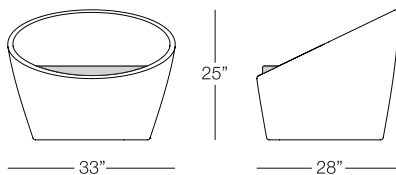

KANNOA

CONGO

Shown in Aquamarine Wicker and Canvas White Fabric
(Pieces may be available in different finishes. Please refer to the Materials section)

Chair

CON101

SPECS & DIMENSIONS

Overall: w:33" d:28" h:25"
Seat Height: 12" Arm Height: N/A
Weight: 20 Lbs.