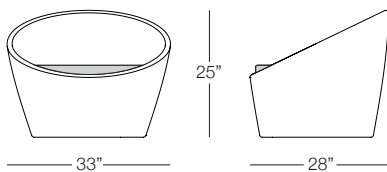

KANNOA

CONGO

Shown in Espresso Wicker and Natural Fabric
(Pieces may be available in different finishes. Please refer to the Materials section)

Chair

CON101

SPECS & DIMENSIONS

Overall: w:33" d:28" h:25"
Seat Height: 12" Arm Height: N/A
Weight: 20 Lbs.