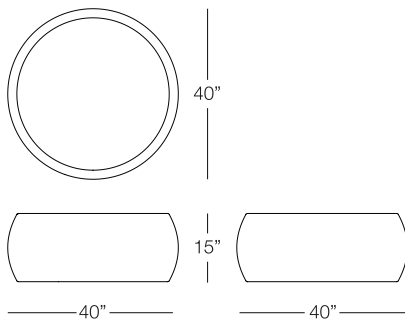

### Large Coffee Table

COL503

#### SPECS & DIMENSIONS

Overall: dia: 40" h: 15"  
Seat Height: N/A Arm Height: N/A  
Weight: 15 Lbs.

Notes: