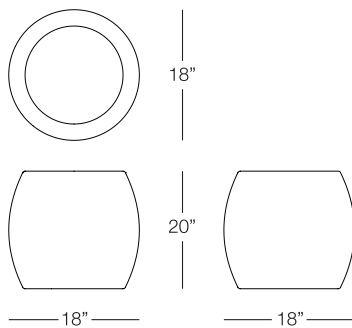

KANNOA

CONGO

Shown in Silver Wicker

(Pieces may be available in different finishes. Please refer to the Materials section)

Side Table

COL306

SPECS & DIMENSIONS

Overall: dia:18" h:20"
Seat Height: N/A Arm Height: N/A
Weight: 10 Lbs.