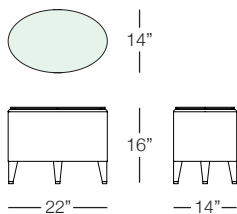

KANNOA

CORONA

Shown in Espresso Wicker

(Pieces may be available in different finishes. Please refer to the Materials section)

Side Table

CNA501

SPECS & DIMENSIONS

Overall: w:22" d:14" h:16"
Seat Height: N/A Arm Height: N/A
Weight: 11 Lbs.