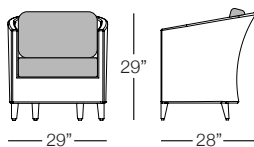

### SPECS & DIMENSIONS

Overall: w:29" d:28" h:29"  
Seat Height: 16" Arm Height: 26"  
Weight: 16 Lbs.

Notes: