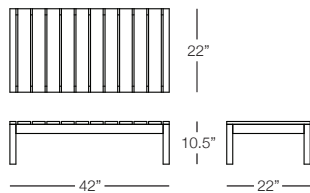

#### SPECS & DIMENSIONS

Overall: w:42" d:22" h:10.5"  
Seat Height: N/A Arm Height: N/A  
Weight: 30 Lbs.

Notes: