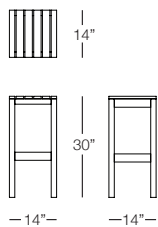

### SPECS & DIMENSIONS

Overall: w:14" d:14" h:30"  
Seat Height: 30" Arm Height: N/A  
Weight: 20 Lbs.

Notes: