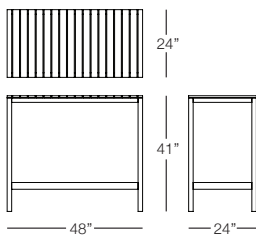

KANNOA

CALI

Shown in Natural Teak Wood
(This collection is only available in Natural Teak Wood)

Bar Table

CAL310

SPECS & DIMENSIONS

Overall: w:48" d:24" h:41"
Seat Height: N/A Arm Height: N/A
Weight: 63 Lbs.