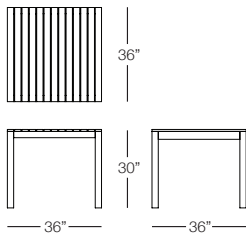

## CALI

Shown in Natural Teak Wood  
(This collection is only available in Natural Teak Wood)

Dining Table 36"x 36"

CAL304

### SPECS & DIMENSIONS

Overall: w:36" d:36" h:30"  
Seat Height: N/A Arm Height: N/A  
Weight: 67 Lbs.

Notes: