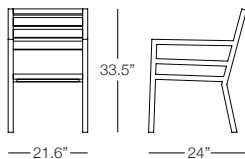

KANNOA

CALI

Shown in Natural Teak Wood
(This collection is only available in Natural Teak Wood)

Dining Chair

CAL302

SPECS & DIMENSIONS

Overall: w:21.6" d:24" h:33.5"
Seat Height: 16" Arm Height: 25"
Weight: 27 Lbs.