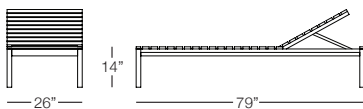

KANNOA

CALI

Shown in Natural Teak Wood
(This collection is only available in Natural Teak Wood)

Chaise Lounge

CAL201

SPECS & DIMENSIONS

Overall: w:79" d:26" h:14"
Seat Height: 14" Arm Height: N/A
Weight: 77 Lbs.